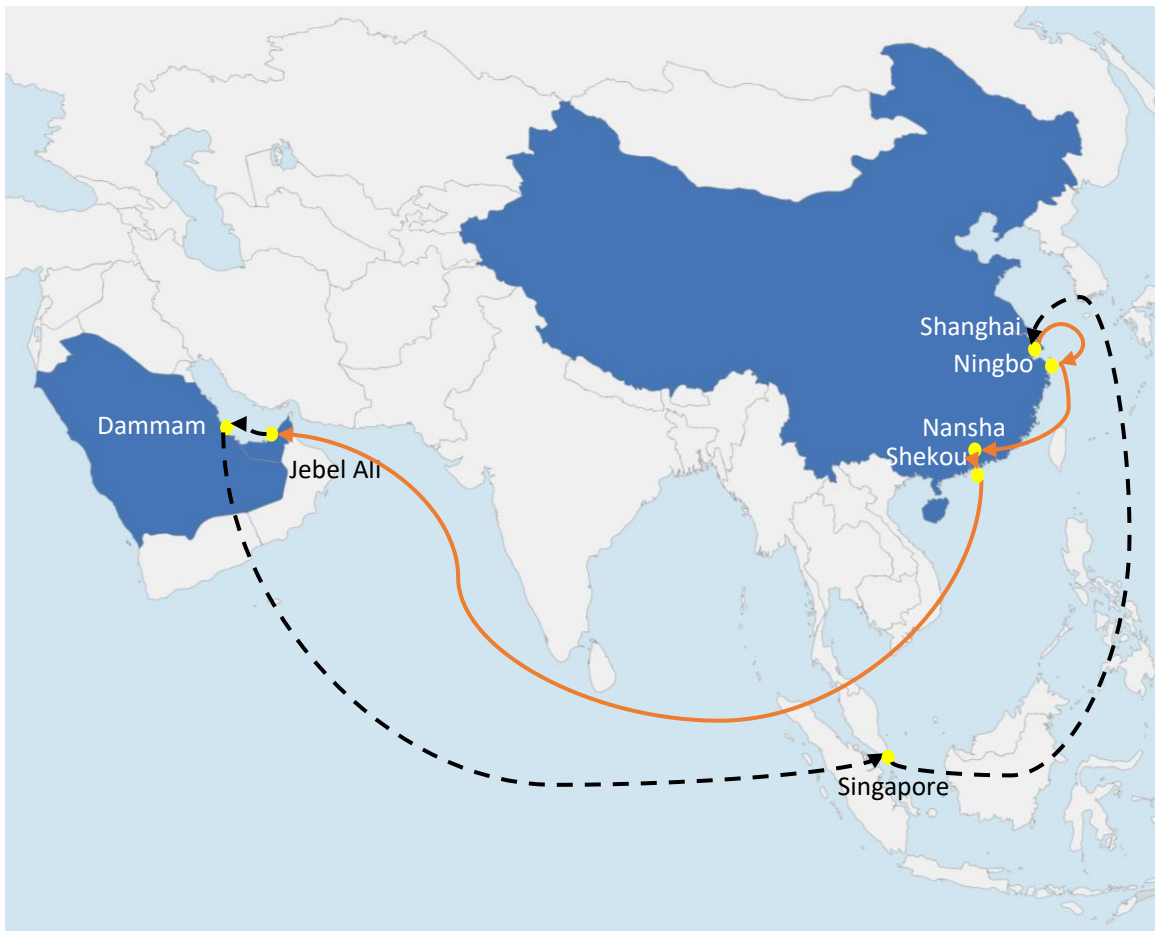

# RCG : RCL China - Gulf Service

Frequency : 1 Sailing per week

Rotation : China to Gulf

Rotation : Gulf to China

## RCG : RCL China - Gulf Service

### Transit Time : China to Gulf

POL	TERMINAL		NGB	NSA	SHK	JEA	DMM
			WED	SAT	MON	FRI	SUN
CNSHA	Pudong Terminal - Wai Gao Qiao 1	MON	2	5	7	25	27
CNNGB	Ningbo Beilun International Container Terminal (NBC)	WED	-	3	5	23	25
CNNSA	Nansha Internation Container Terminal (NICT)	SUN	-	-	1	19	21
CNSHK	Chiwan Terminal Mawan Berth (MCT)	TUE	-	-	-	17	19
AEJEA	DP World UAE Terminal 1	SAT	-	-	-	-	1

### Transit Time : Gulf to China

POL	TERMINAL		DMM	SIN	SHA
			SUN	SAT	MON
AEJEA	DP World UAE Terminal 1	SAT	1	14	23
SADMM	King Abdul Aziz Port (KAAP)	MON	-	12	21
SGSIN	Port of Singapore Authority (PSA)	SUN	-	-	8