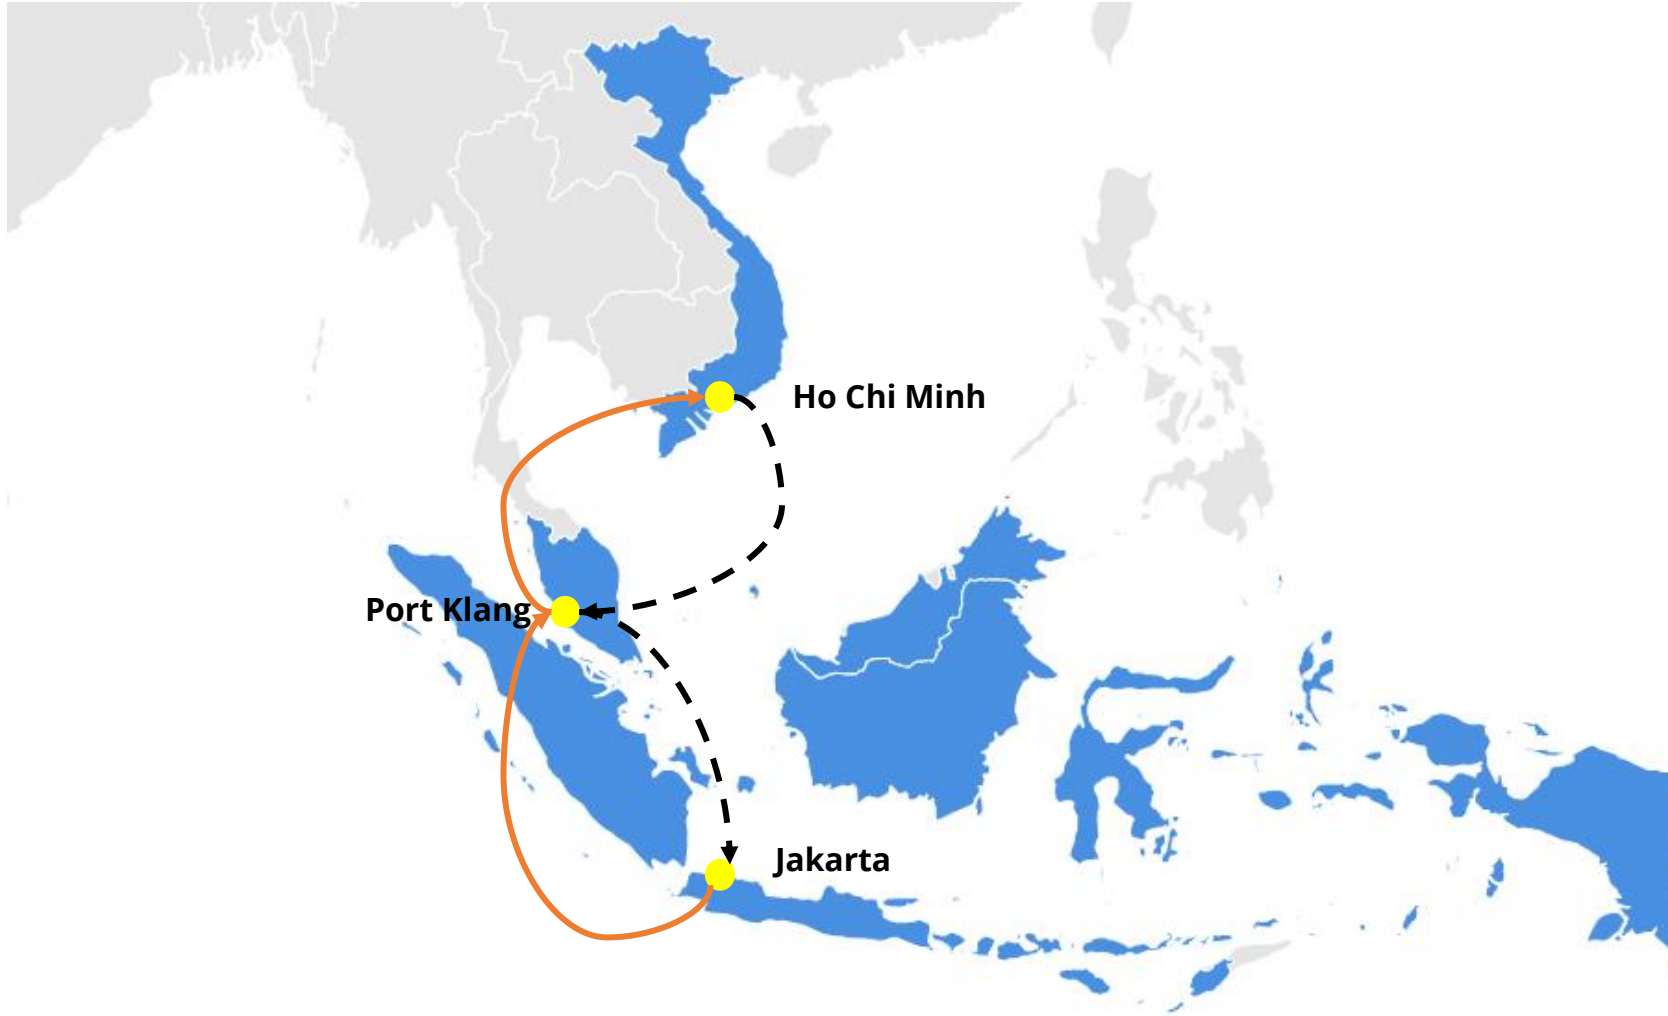

RVI : RCL VIETNAM - INDONESIA EXPRESS SERVICE

Rotation : MYPKG - VNSGN - MYPKG - IDJKT - MYPKG

Frequency: 14 days round trip

RVI : RCL VIETNAM - INDONESIA EXPRESS SERVICE

Rotation : MYPKG - VNSGN - MYPKG - IDJKT - MYPKG

Frequency: 14 days round trip

POL	Terminal	DAY	POD			
			VNHCM	MYPKG	IDJKT	MYPKG
			SAT	SUN	MON	TUE
MYPKG	West Port Malaysia (MYWSP)	SAT	2	6	9	13
VNHCM	Cat Lai Port (VNCLI)	TUE	-	3	6	10
MYPKG	West Port Malaysia (MYWSP)	SAT	-	-	2	6
IDJKT	Terminal Olah Jasa Andal (IDOJA)	TUE	-	-	-	3