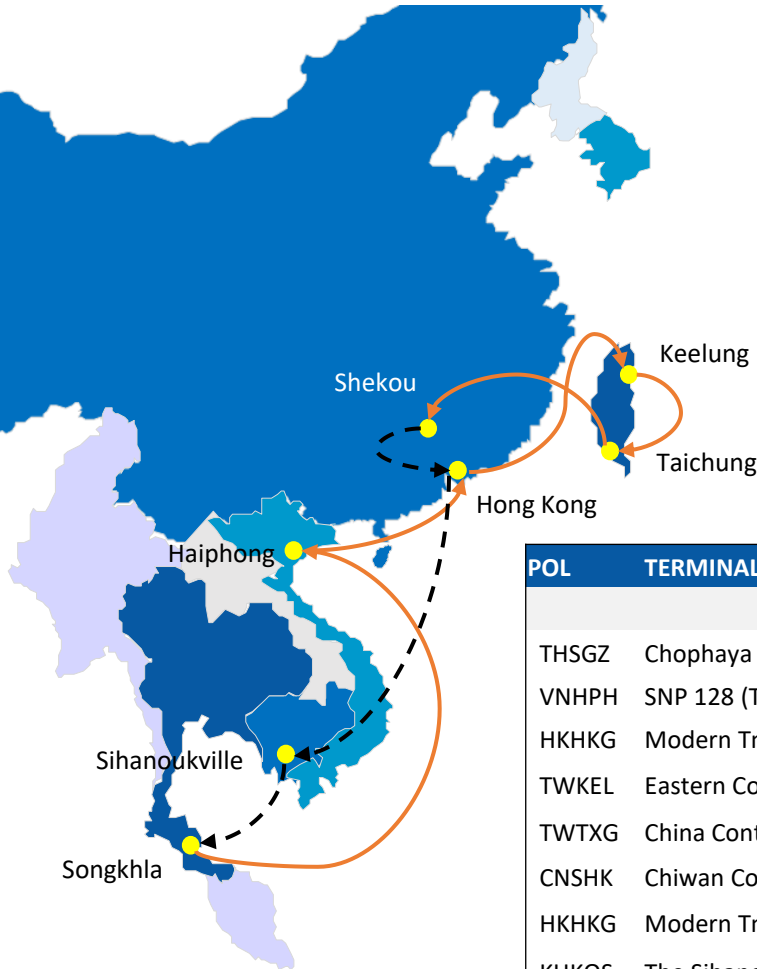

RSK8 : RCL SONGKHLA – KEELUNG SERVICE

Frequency : 1 Sailing per week

Rotation : Songkhla to Haiphong, Keelung

Transit Time : Songkhla – Haiphong - Keelung

POL	TERMINAL		HPH	HKG	KEL	TXG	SHK	HKG	KOS	SGZ
			THU	SUN	WED	THU	SAT	SUN	THU	SAT
THSGZ	Chophaya Tml Int'l	SUN	4	7	10	11	13	14	18	-
VNHPH	SNP 128 (TAN CANG 128)	FRI	-	2	5	6	8	9	13	-
HKHKG	Modern Tml Limited (MTL)	SUN	-	-	3	4	6	7	11	-
TWKEL	Eastern Container Port Tml (ULIC)	THU	-	-	-	1	2	3	7	-
TWTXG	China Container Tml Corporation	FRI	-	-	-	-	1	2	6	-
CNSHK	Chiwan Container Tml	SUN	-	-	-	-	-	1	4	-
HKHKG	Modern Tml Limited (MTL)	MON	-	-	-	-	-	-	3	5
KHKOS	The Sihanoukville Autonomous Port	FRI	-	-	-	-	-	-	-	1