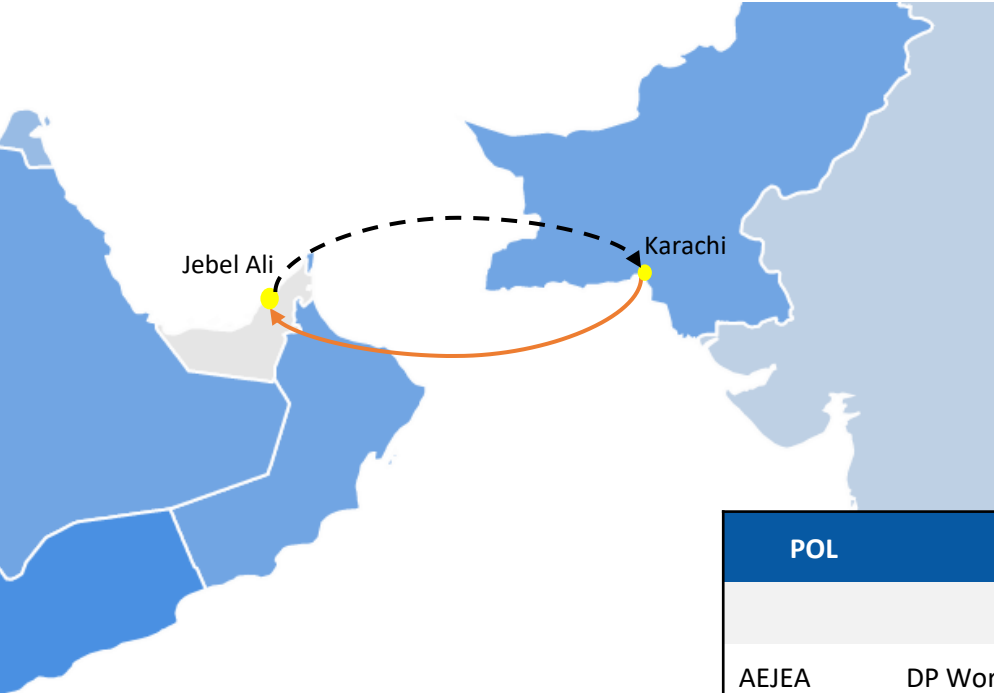

RGK : RCL GULF – KARACHI

Frequency : weekly sailing

Rotation : Gulf to Karachi

Transit Time : Gulf to Karachi

POL	TERMINAL		KHI	JEA
			MON	FRI
AEJEA	DP World UAE Terminal 1 or 2	FRI	2	-
PKKHI	Pakistan International Container Terminal (PICT)	WED	-	2