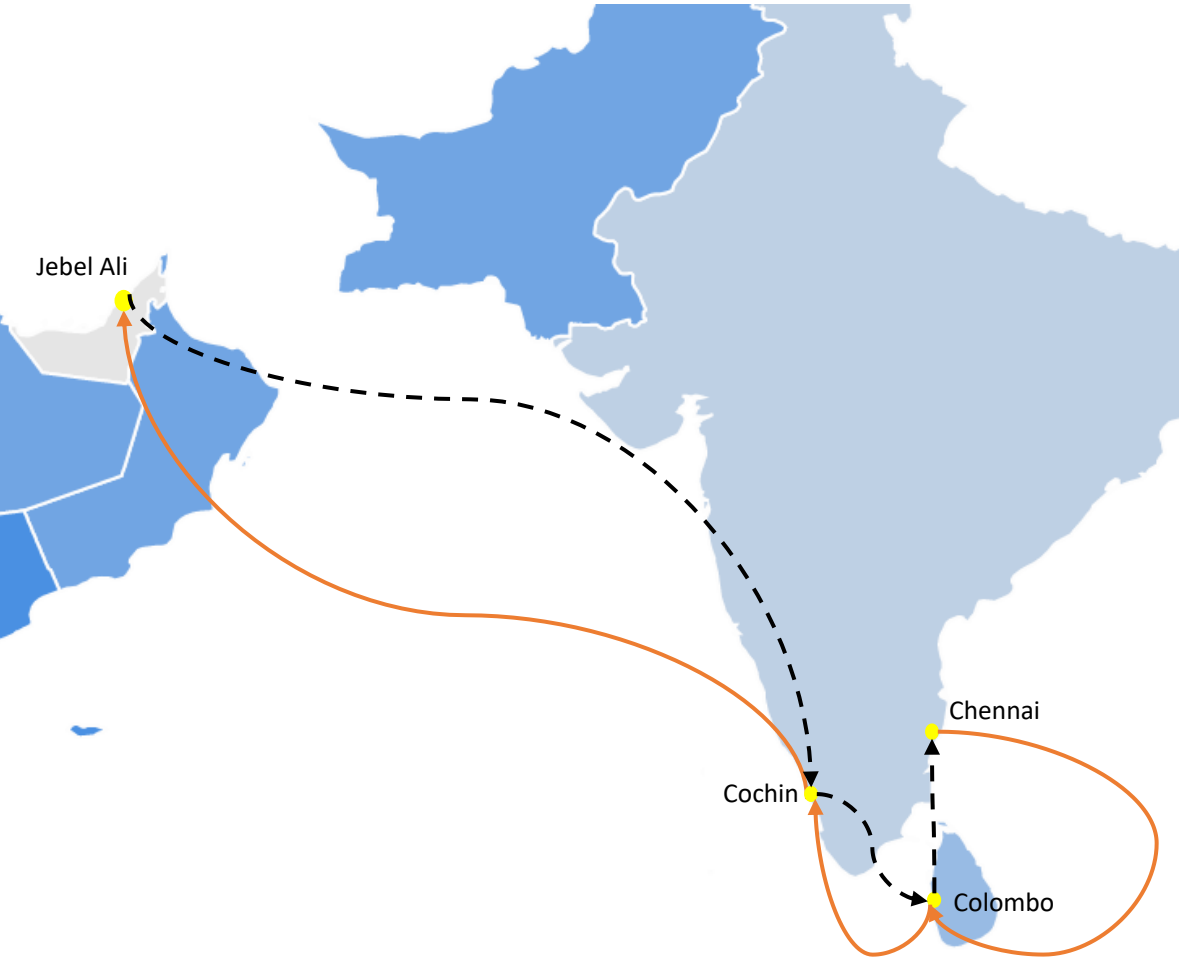

RIG : RCL INDIA - GULF

Frequency : 1 Sailing per week

Rotation : India to Middle East

MAA → CMB → COK → JEA
(DAYS) 2 1 5

Rotation : Middle East to India

JEA → COK → CMB → MAA
(DAYS) 5 1 2

RIG : RCL INDIA – GULF

Transit Time : India to Gulf

POL	TERMINAL		CMB	COK	JEA
			SAT	MON	SUN
INMAA	Chennai Container Terminal PVT LTD	THU	2	4	10
LKCMB	Colombo International Container Terminals LTD	SUN	-	1	7
INCOK	International Container Transshipment Terminal	TUE	-	-	5

Transit Time : Gulf to India

POL	TERMINAL		COK	CMB	MAA
			SAT	MON	THU
AEJEA	Jebel Ali Container Terminal	MON	5	7	10
INCOK	International Container Transshipment Terminal	SUN	-	1	4
LKCMB	Colombo International Container Terminals LTD	TUE	-	-	2