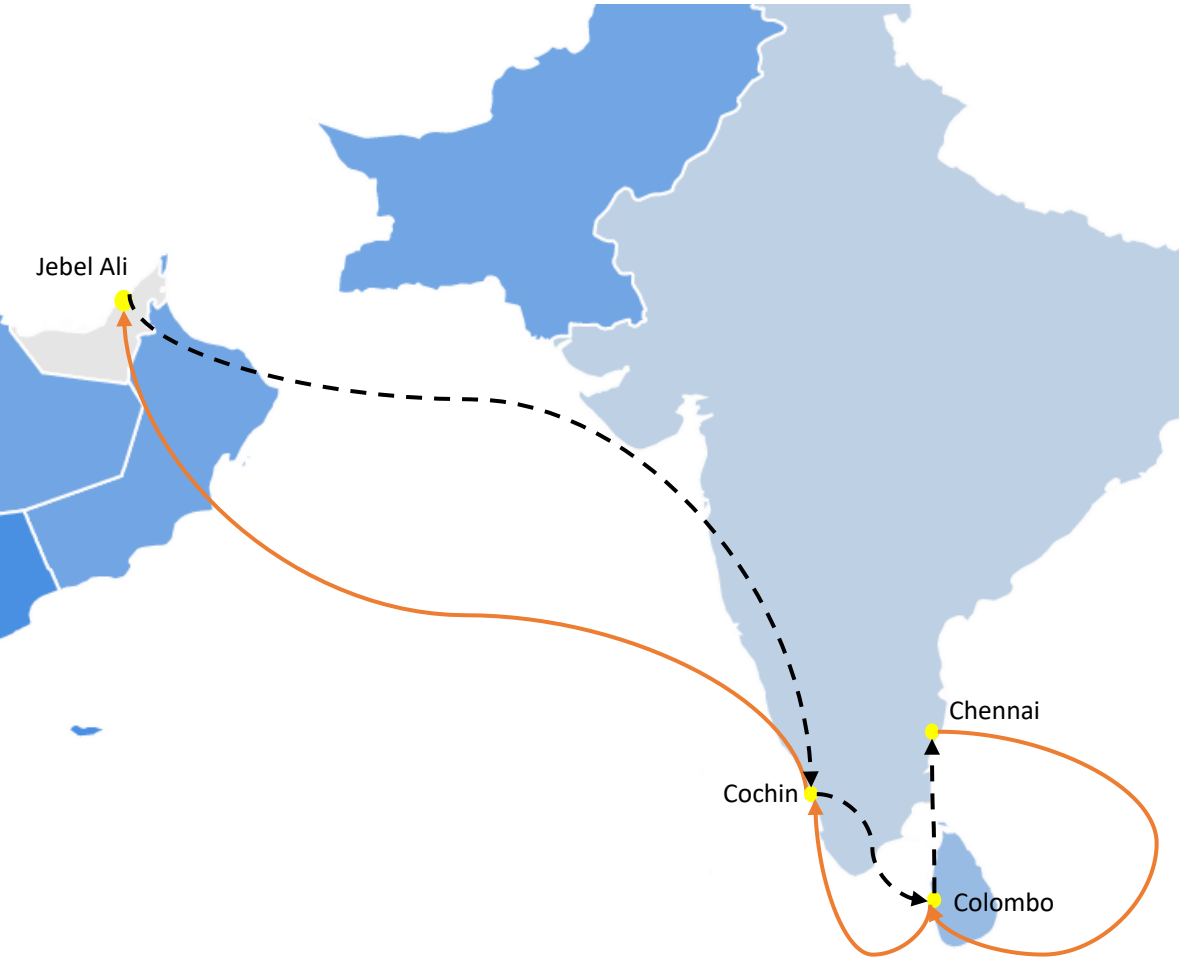

RIG : RCL INDIA - GULF

Frequency : 1 Sailing per week

Rotation : India to Middle East

MAA → CMB → COK → JEA
(DAYS) 2 1 5

Rotation : Middle East to India

JEA → COK → CMB → MAA
(DAYS) 5 1 2

RIG : RCL INDIA – GULF

Transit Time : India to Gulf

POL	TERMINAL		CMB	COK	JE A
			SAT	MON	SUN
INMAA	Chennai International Terminals PVT LTD	THU	2	4	10
LKCMB	Colombo International Container Terminals LTD	SUN	-	1	7
INCOK	International Container Transshipment Terminal	TUE	-	-	5

Transit Time : Gulf to India

POL	TERMINAL		COK	CMB	MAA
			SAT	MON	THU
AEJEA	Jebel Ali Container Terminal (T2)	MON	5	7	10
INCOK	International Container Transshipment Terminal	SUN	-	1	4
LKCMB	Colombo International Container Terminals LTD	TUE	-	-	2