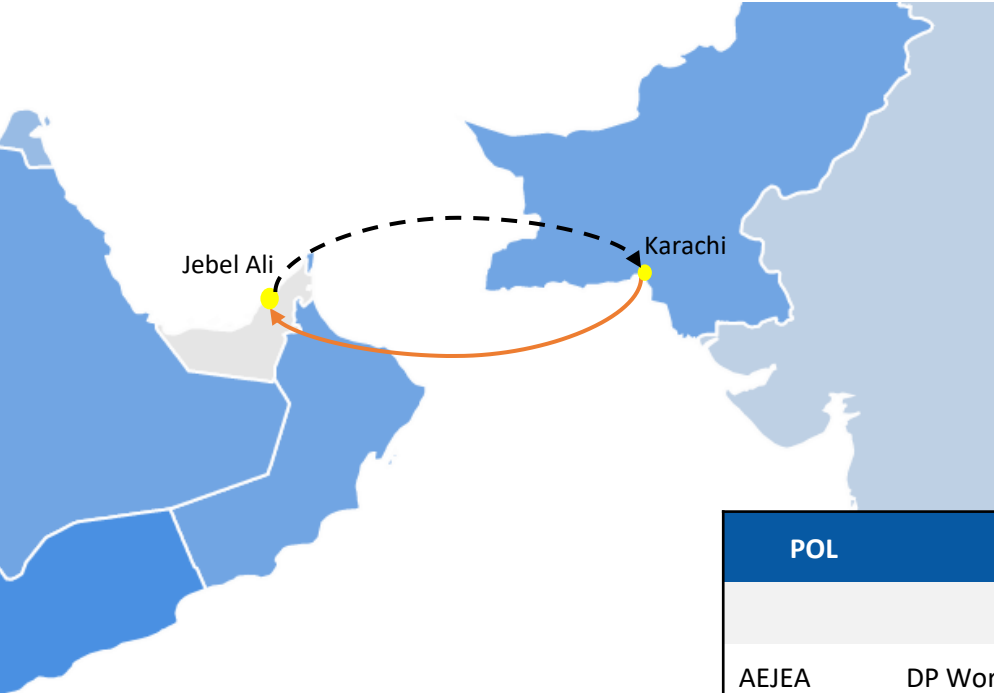

RGK : RCL GULF – KARACHI

Frequency : weekly sailing

Rotation : Gulf to Karachi

Transit Time : Gulf to Karachi

POL	TERMINAL		KHI	JEA
			MON	FRI
AEJEA	DP World UAE Terminal 1 or 2	SAT	2	-
PKKHI	Pakistan International Container Terminal (PICT)	WED	-	2