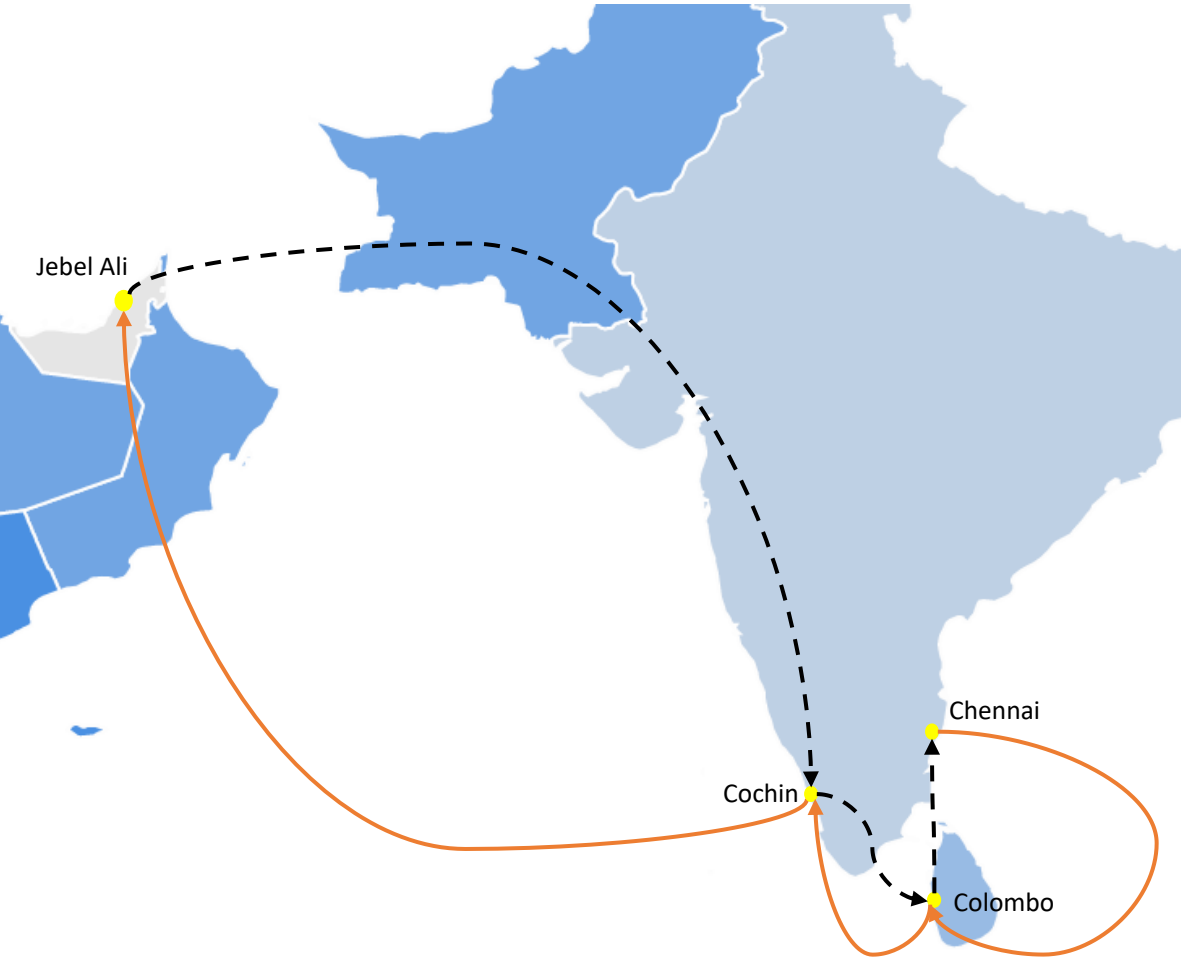

# RIG : RCL INDIA - GULF

Frequency : 1 Sailing per week

Rotation : India to Middle East

MAA → CMB → COK → JEA  
(DAYS) 2 1 5

Rotation : Middle East to India

JEA → COK → CMB → MAA  
(DAYS) 5 1 2

## RIG : RCL INDIA – GULF

## Transit Time : India to Gulf

POL	TERMINAL		CMB	COK	JEA
			SAT	MON	SUN
INMAA	Chennai Container Terminal PVT LTD	THU	2	4	10
LKCMB	South Asia Gateway Terminal	SUN	-	1	5
INCOK	International Container Transshipment Terminal	TUE	-	-	5

## Transit Time : Gulf to India

POL	TERMINAL		COK	CMB	MAA
			SAT	MON	THU
AEJEA	Jebel Ali Container Terminal	MON	5	7	10
INCOK	International Container Transshipment Terminal	SUN	-	1	4
LKCMB	South Asia Gateway Terminal	TUE	-	-	2