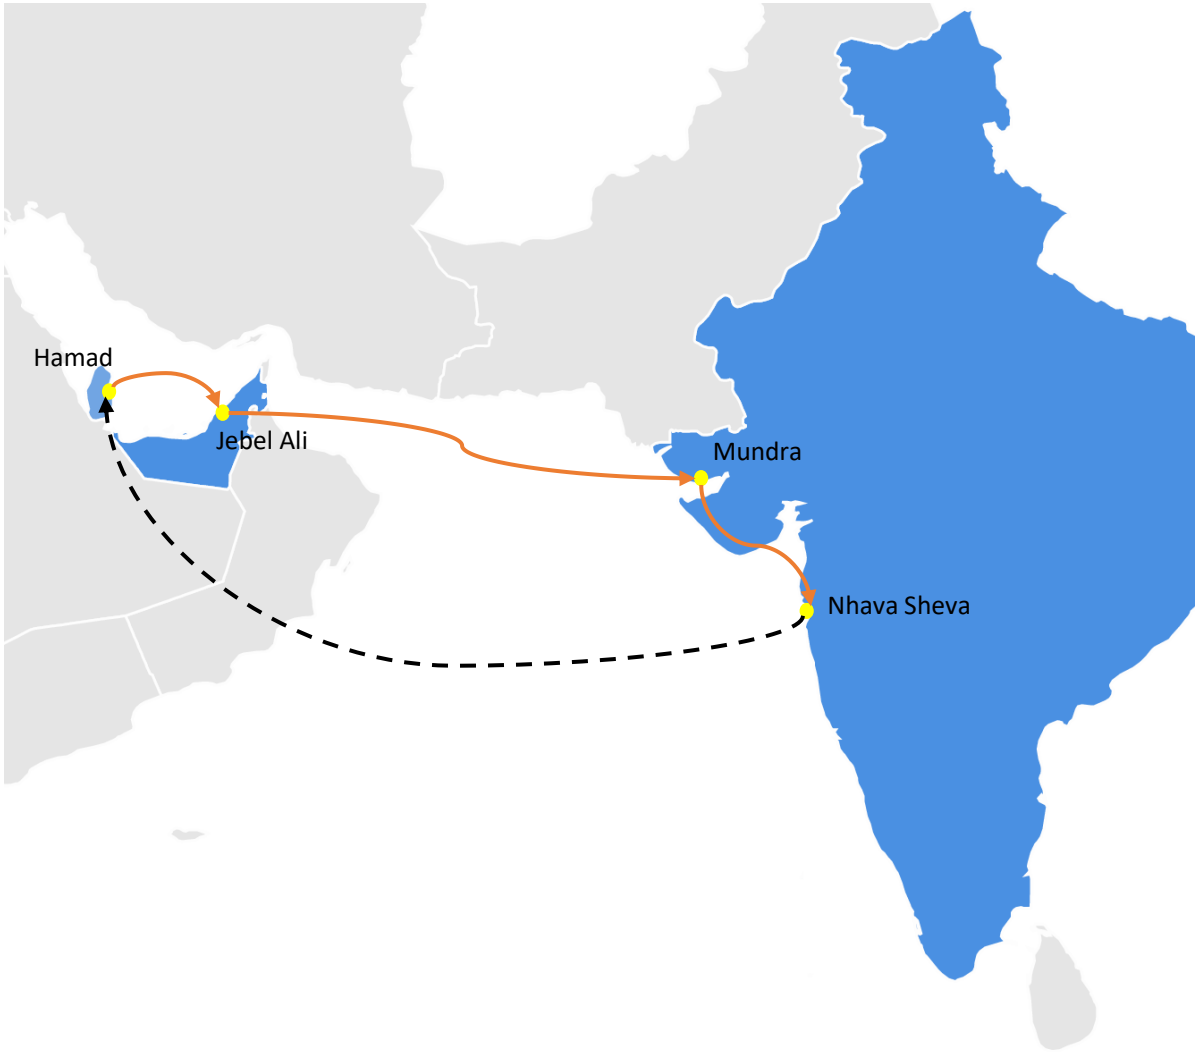

RWX : RCL West India Express

Frequency : 1 Sailing per week

Rotation : Qatar to India

**RWX : RCL West India Express**

Transit Time : Qatar to India

POL	TERMINAL		JEA	MUN	NSA	HMD
			MON	SAT	MON	SUN
QAHMD	Q Terminal	MON	1	5	7	13
AEJEA	DP World Terminal-1	TUE	-	4	6	12
INMUN	DPW - MICT	SAT	-	-	2	8
INNSA	Jawahar Lal Nehru Port Trust	TUE	-	-	-	5