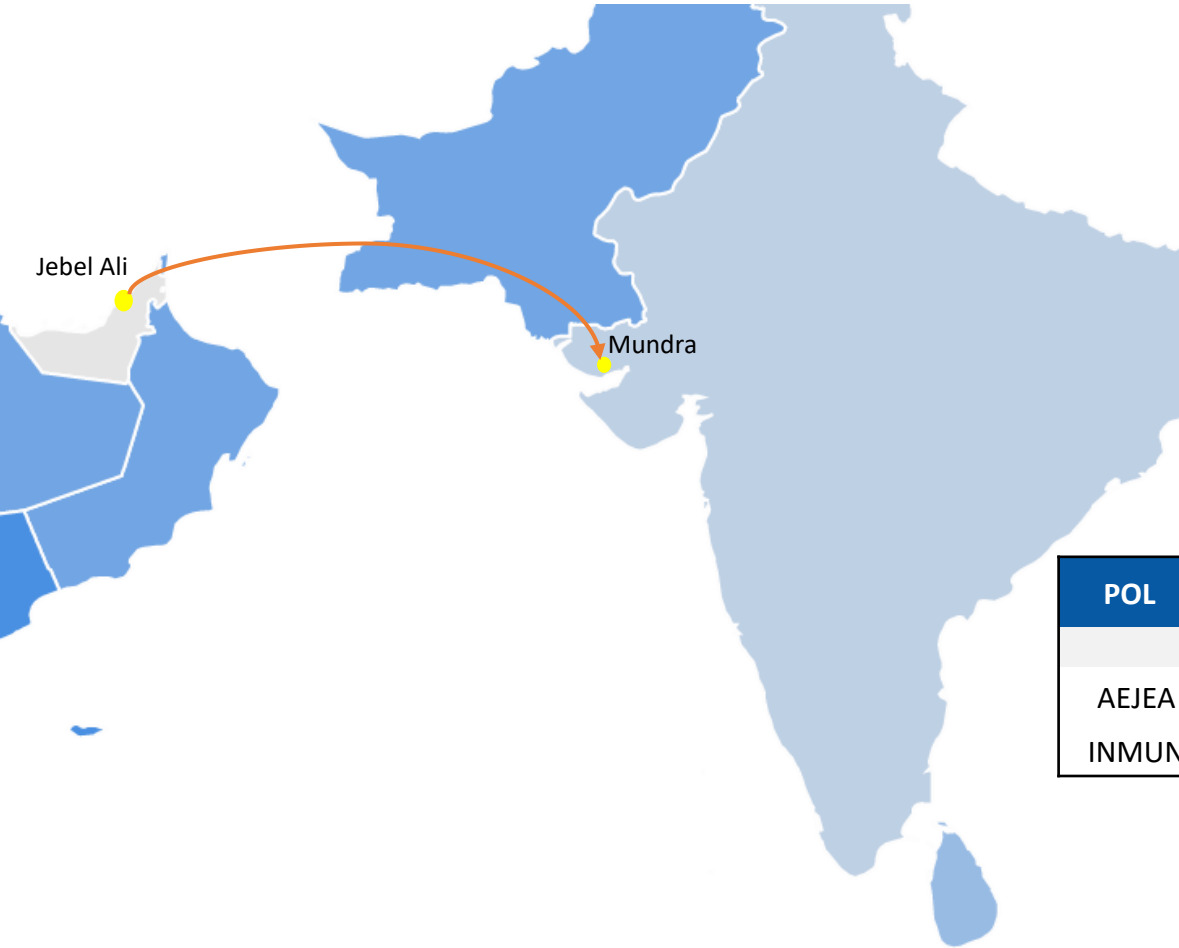

RGM : RCL GULF – Mundra Service

Frequency : 1 Sailing per week

Rotation : Middle East to India

JEA → **MUN**
(DAYS) 4

Transit Time : Gulf to India

POL		TERMINAL	MUN	
			TUE	
AEJEA	DP World UAE Terminal 2		FRI	4
INMUN	Adani Container Terminal		WED	-