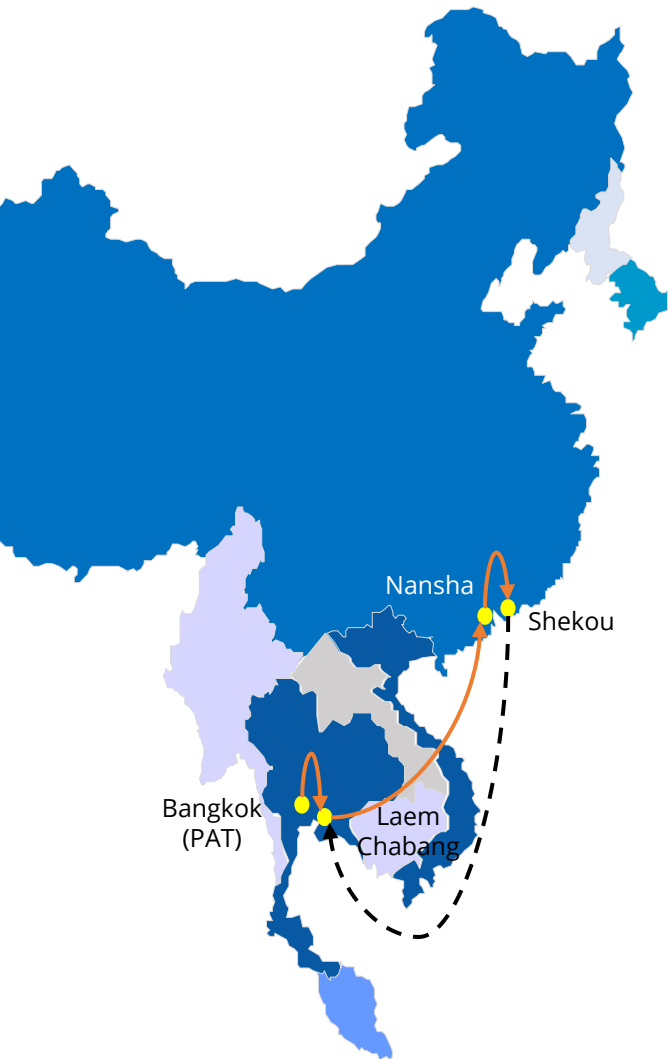

## RBS : RCL BANGKOK – SOUTH CHINA SERVICE

Frequency : 1 Sailing per week

Rotation : Bangkok to China

POL	TERMINAL		LCH	NSA	SHK
			MON	SAT	SUN
THBKK	Port Authority Thailand (PAT)	MON	1	5	6
THLCH	Siam Commercial Seaport	MON	-	5	6

Rotation : China to Thailand

POL	TERMINAL		SHK	LCH	BKK
			SUN	FRI	SAT
CNNSA	Nansha Phase 3 Container Terminal	SAT	1	6	7
CNSHK	Shekou Container Terminal	SUN	-	5	6
THLCH	ESCO Eastern Sea Laem Chabang Terminal	SAT	-	-	-