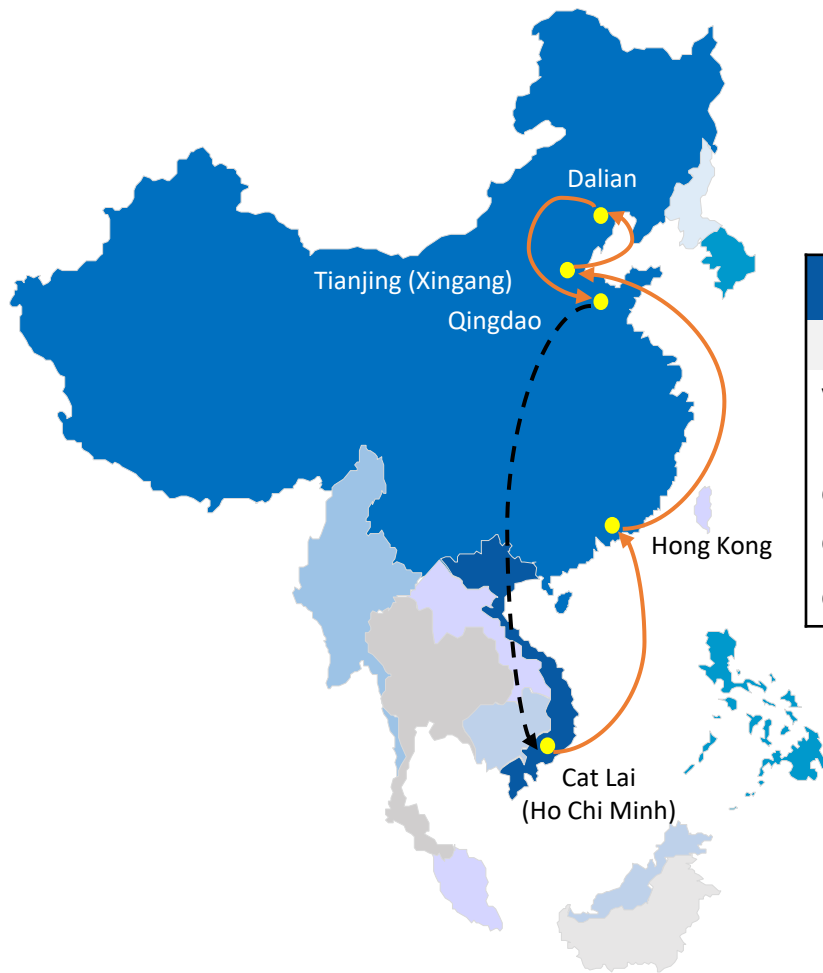

RNC : RCL HO CHI MINH – NORTH CHINA SERVICE

Frequency : 1 Sailing per week

Rotation : Ho Chi Minh to Tianjing, Dalian, Qingdao

POL	TERMINAL		HKG	TXG	DLN	TAO
			SUN	SAT	SUN	TUE
VNSGN	Cat Lai Port	FRI	2	8	9	11
HKHKG	Hong Kong Int'l Terminal	MON	-	5	6	8
CNTXG	Tianjin Container Terminal	SAT	-	-	1	3
CNDLN	Dalian Container Tml Co.,Ltd.	MON	-	-	-	2
CNTAO	Qingdao Qianwan Container Tml Limited	TUE	-	-	-	-