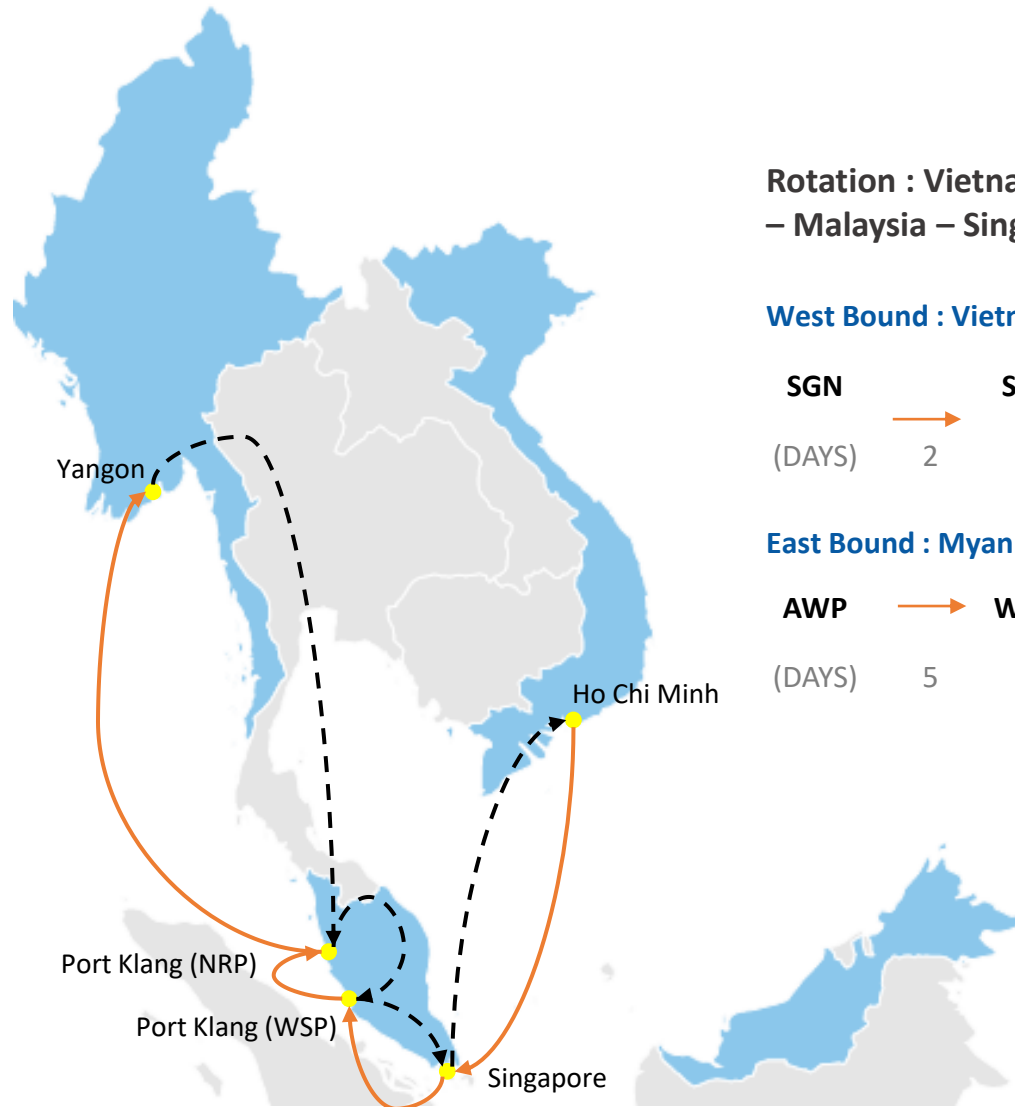

RYH : RCL YANGON - HOCHIMINH SERVICE

Frequency : 1 Sailing per week

Rotation : Vietnam – Singapore – Malaysia – Myanmar – Malaysia – Singapore - Vietnam

West Bound : Vietnam – Myanmar

SGN	→	SIN	→	WSP	→	NRP	→	AWP
(DAYS)	2	1	1	3				

East Bound : Myanmar – Vietnam

AWP	→	WSP	→	NRP	→	SIN	→	SGN
(DAYS)	5	1	1	3				

RYH : RCL YANGON - HOCHIMINH SERVICE

Frequency : 1 Sailing per week

Transit Time : Vietnam - Myanmar

POL	TERMINAL		SIN	WSP	NRP	AWP
			SUN	MON	TUE	SAT
VNSGN	Tang Cang - Cat Lai Terminal	FRI	2	3	4	8
SGSIN	Keppel Terminal	MON	-	1	2	6
MYWSP	West Port Malaysia	TUE	-	-	1	5
MYNRP	North Port Malaysia	WED	-	-	-	3
MMAWP	Asia World Port Terminal	SUN	-	-	-	-

Transit Time : Myanmar - Vietnam

POL	TERMINAL		WSP	NRP	SIN	SGN
			FRI	SAT	SUN	THU
MMAWP	Asia World Port Terminal	SUN	5	6	7	11
MYWSP	West Port Malaysia	SAT	-	1	2	6
MYNRP	North Port Malaysia	SUN	-	-	1	4
SGSIN	Keppel Terminal	MON	-	-	-	3
VNSGN	Tang Cang - Cat Lai Terminal	FRI	-	-	-	-