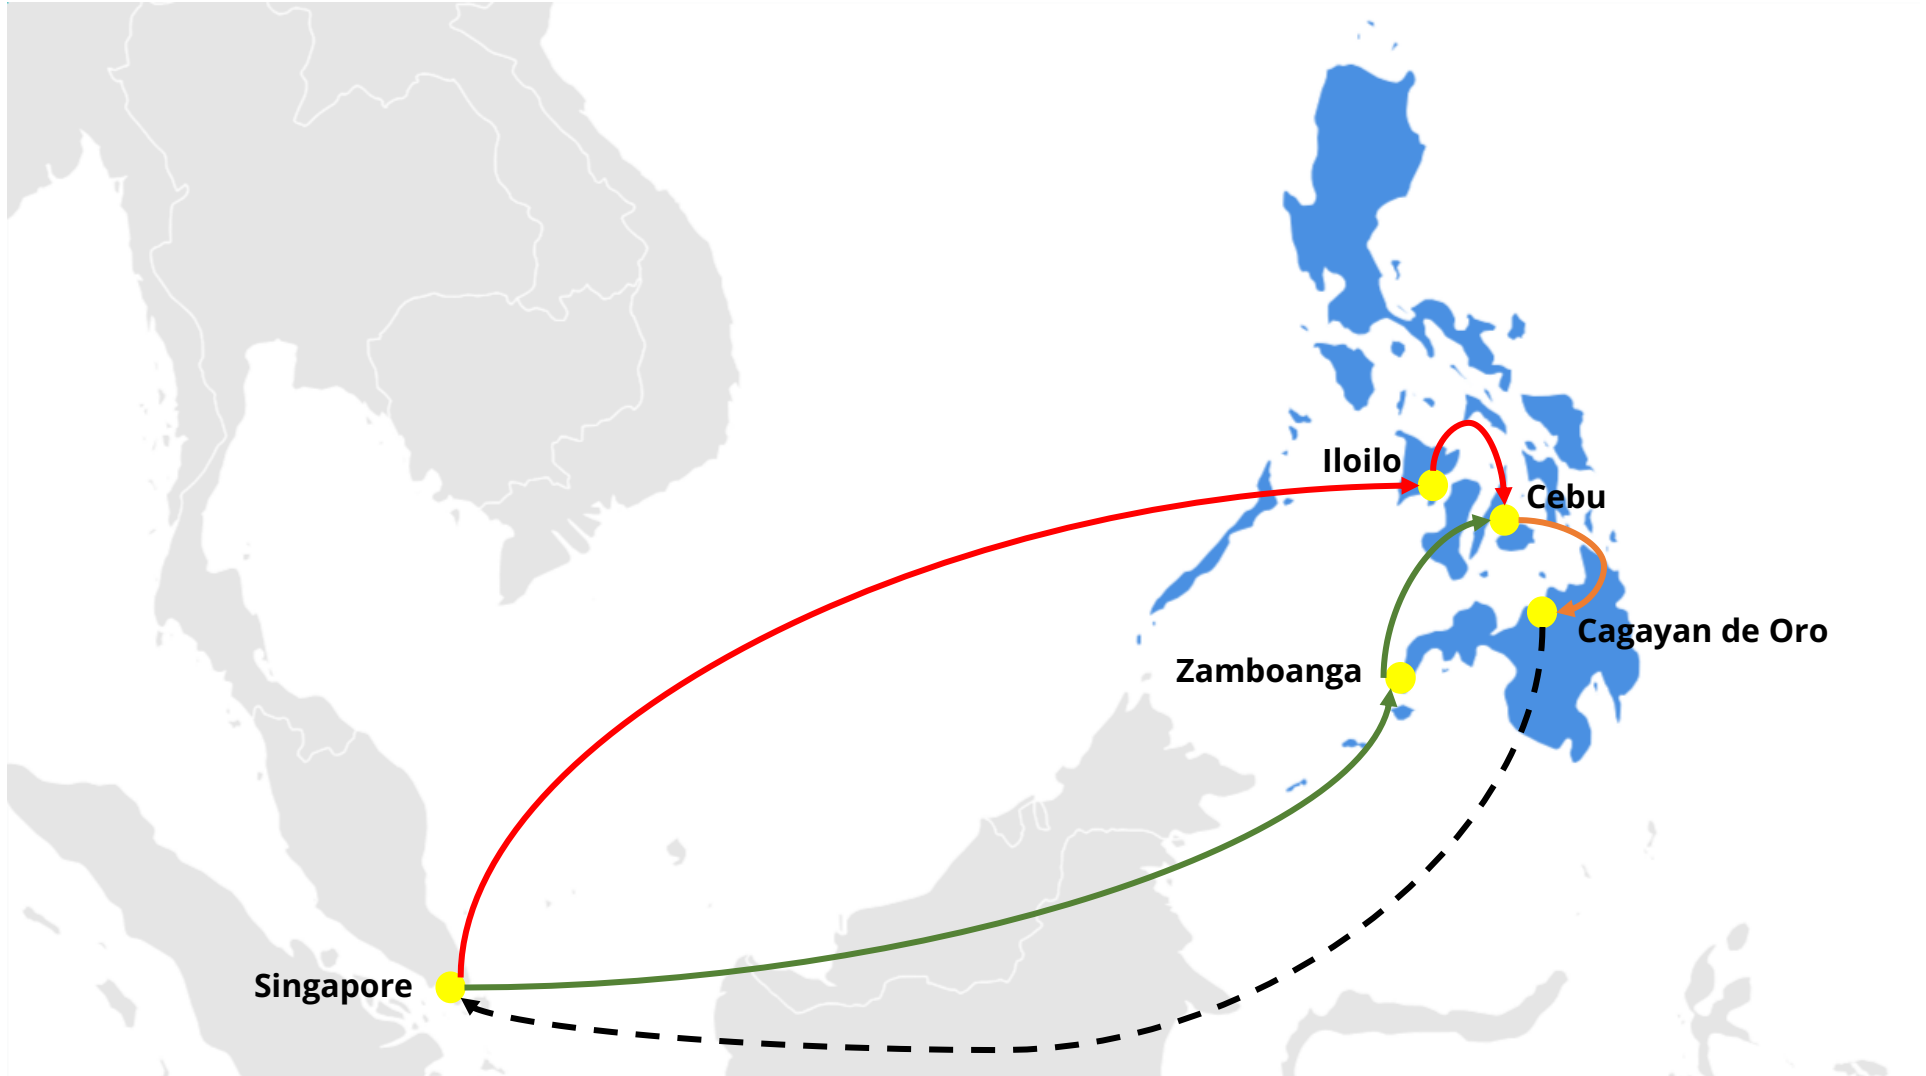

RSP6 : RCL SOUTH PHILIPPINES SERVICE 6

Rotation: SGSIN - PHILO/PHZAM (adhoc)- PHCEB - PHCGY - SGSIN

RSP6 : RCL SOUTH PHILIPPINES SERVICE 6

Rotation: SGSIN - PHILO/PHZAM (adhoc)- PHCEB - PHCGY - SGSIN

POL	Terminal	DAY	POD			
			PHILO PHZAM	PHCEB	PHCGY	SGSIN
			FRI	SUN	MON	SUN
SGSIN	Pasir Panjang Terminal	SUN	5	7	8	14
PHILO	Iloilo Commercial Port Complex (ADHOC)	FRI		2	3	9
PHCEB	Cebu International Terminal	SUN			1	7
PHCGY	Port of Cagayan de Oro	MON				6

POL	Terminal	DAY	POD			
			PHILO PHZAM	PHCEB	PHCGY	SGSIN
			FRI	SUN	MON	SUN
SGSIN	Pasir Panjang Terminal	SUN	5	7	8	14
PHZAM	Port Of Zamboanga (ADHOC)	FRI		2	3	9
PHCEB	Cebu International Terminal	SUN			1	7
PHCGY	Port of Cagayan de Oro	MON				6