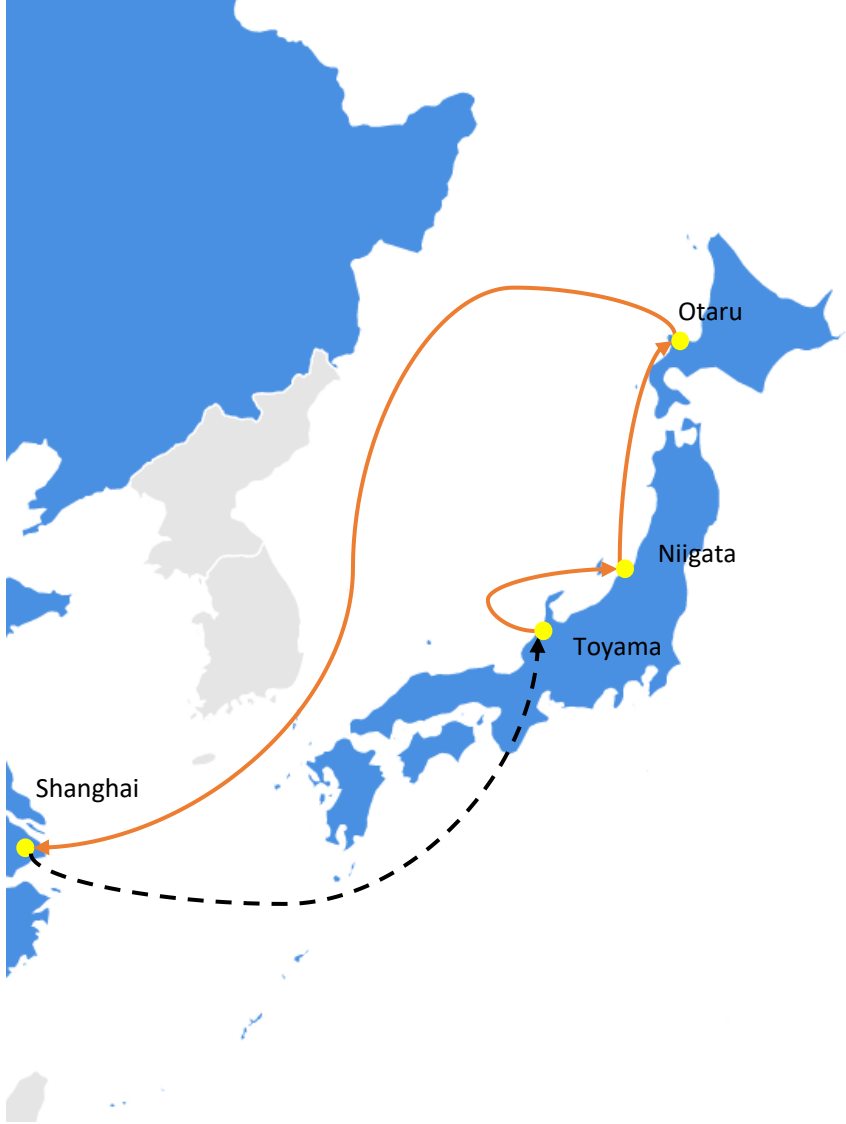

# RCK8 : RCL JAPAN OUTPORT SERVICE

**Rotation : Toyama, Niigata, Otaru to Shanghai**

POL	Terminal	DAY	POD		
			JPKIJ	JPOTR	CNSHA
JPTOY	FUSHIKITOYAMA PORT SHINMINATO AREA INTERNATIONAL TERMINAL	MON	1	2	11
JPKIJ	NIIGATA HIGASHIKO CONTAINER TERMINAL	TUE		1	10
JPOTR	MINATOMACHI CONTAINER YARD	WED			9

**Rotation : Shanghai to Toyama**

POL	Terminal	DAY	POD
			JPTOY
CNSHA	PUDONG TERMINAL - WAI GAO QIAO 1	FRI	3