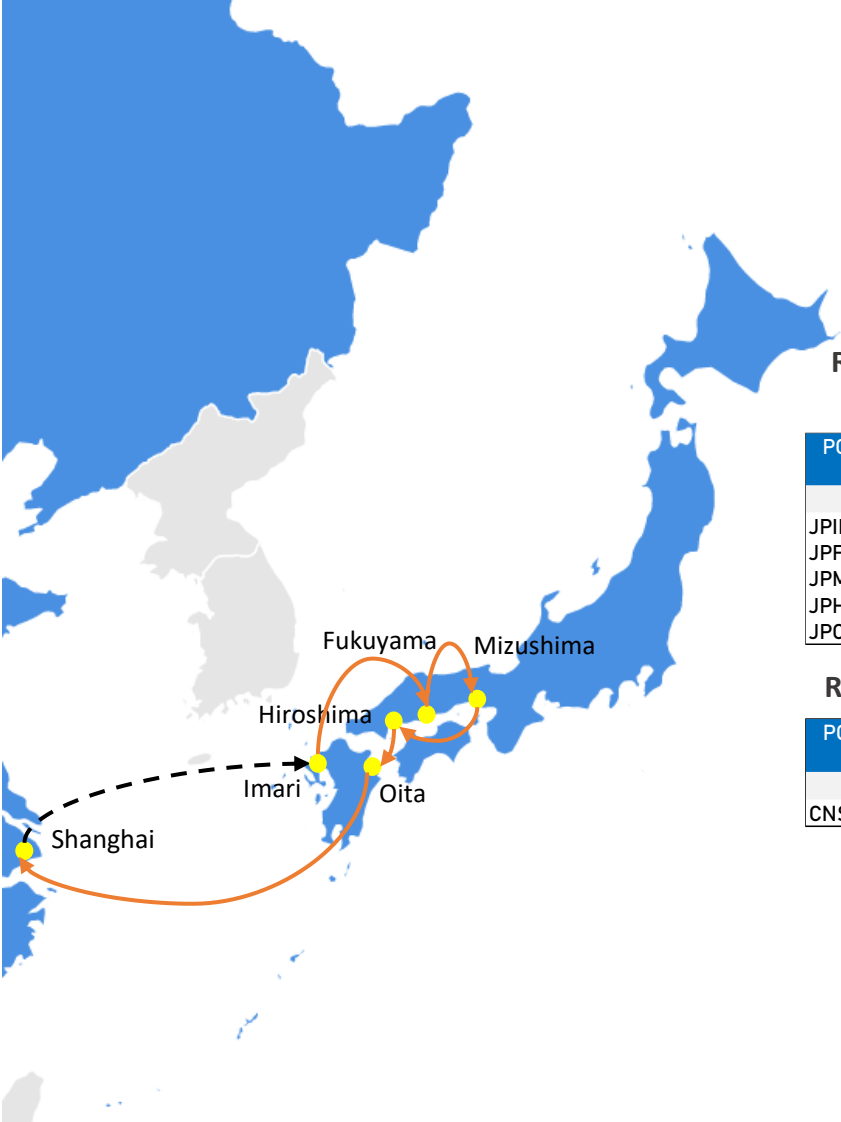

# RCK7 : RCL JAPAN OUTPORT SERVICE

**Rotation : Imari, Fukuyama, Mizushima, Hiroshima, Oita to Shanghai**

POL	Terminal	DAY	POD				
			JPFKY	JPMIZ	JPHIJ	JPOIT	CNSHA
JPIMI	NANATSUJIMA	THU	1	1	2	3	5
JPFKY	INTERNATIONAL CONTAINER TERMINAL	FRI		-	1	2	4
JPMIZ	TAMASHIMA	FRI			1	2	4
JPHIJ	DEJIMA	SAT			-	1	3
JPOIT	OITA OZAI CONTAINER TERMINAL	SUN					2

**Rotation : Shanghai to Imari**

POL	Terminal	POD	
		JPMI	JPMI
CNSHA	ZHENDONG CONTAINER TERMINAL (WAI GAO QIAO 2)	THU	2
		DAY	TUE