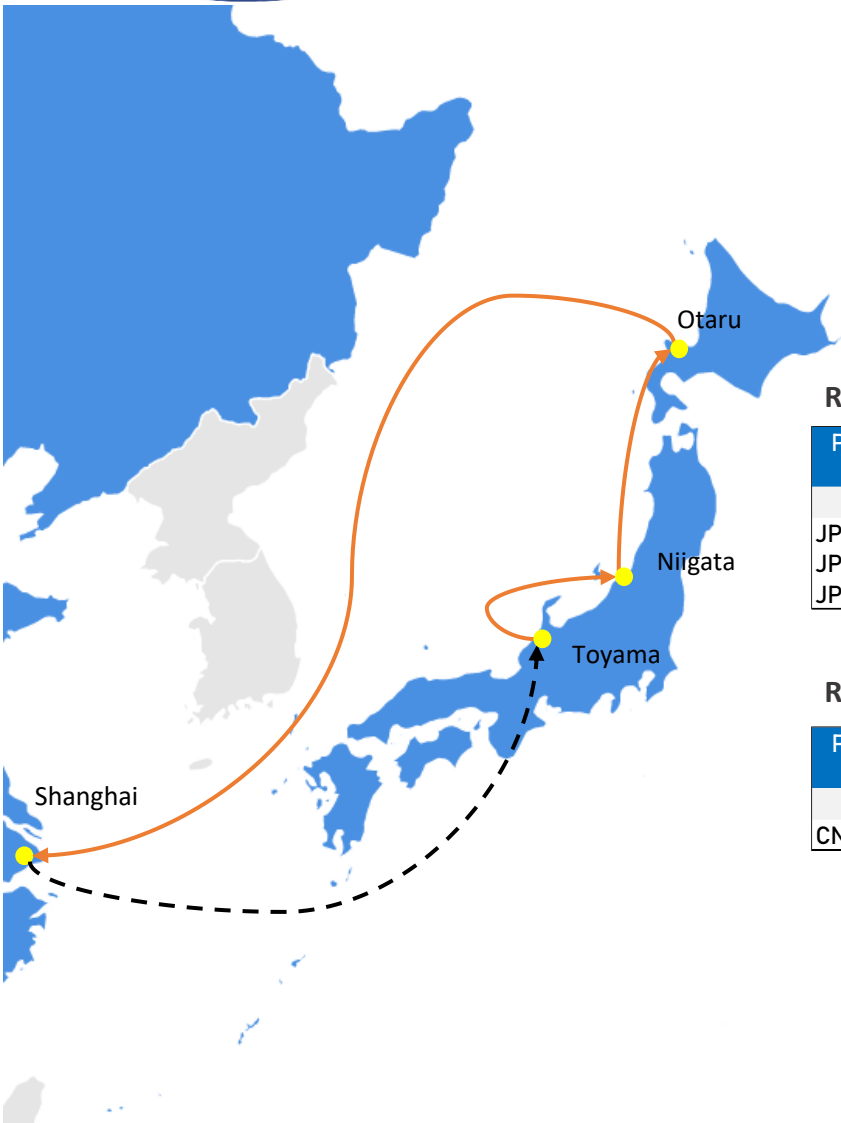

RCK8 : RCL JAPAN OUTPORT SERVICE

Rotation : Toyama, Niigata, Otaru to Shanghai

POL	Terminal	DAY	POD		
			JPKIJ	JPOTR	CNSHA
JPTOY	FUSHIKITOYAMA PORT SHINMINATO AREA INTERNATIONAL TERMINAL	MON	1	2	11
JPKIJ	NIIGATA HIGASHIKO CONTAINER TERMINAL	TUE		1	10
JPOTR	MINATOMACHI CONTAINER YARD	WED			9

Rotation : Shanghai to Toyama

POL	Terminal	DAY	POD
			JPTOY
CNSHA	PUDONG TERMINAL - WAI GAO QIAO 1	FRI	3