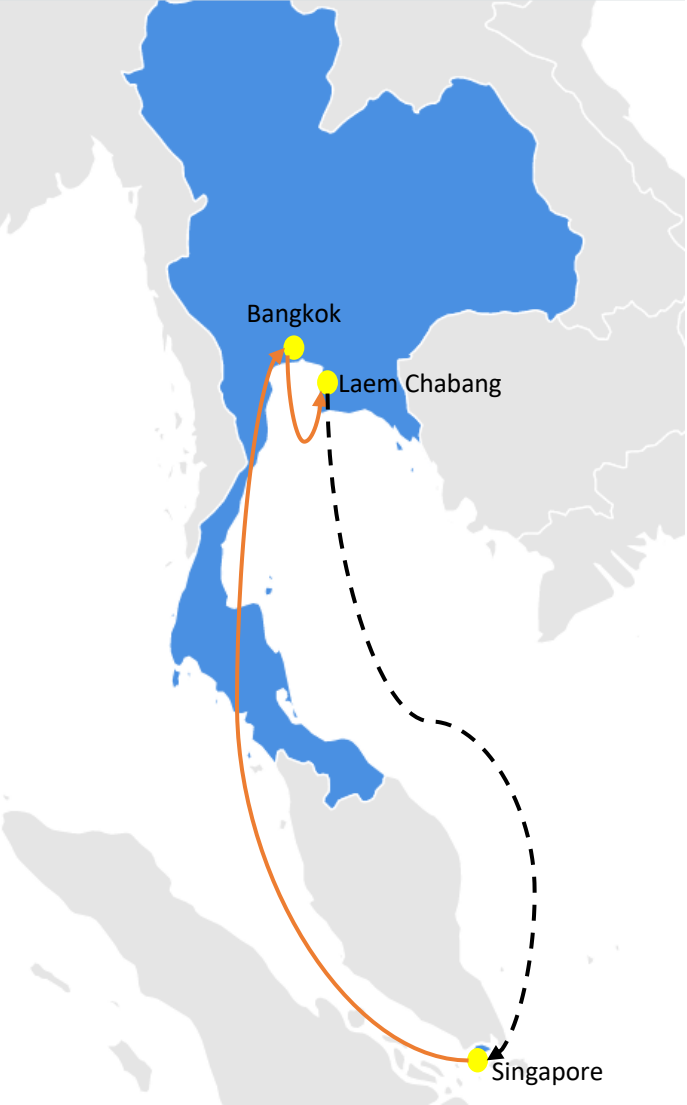

RTS : RCL THAILAND SINGAPORE EXPRESS

Frequency : 7 days r/t with 1 vessel

Rotation : SGSIN-THBKK-THLCH-SGSIN

POL	Terminal	POD			
		THBKK	THLCH	SGSIN	
		DAY	FRI	SUN	TUE
SGSIN	Keppel Terminal	TUE	3	5	
THBKK	The Port Authority of Thailand	FRI			
THLCH	Kerry Siam Seaport Ltd.	SUN			