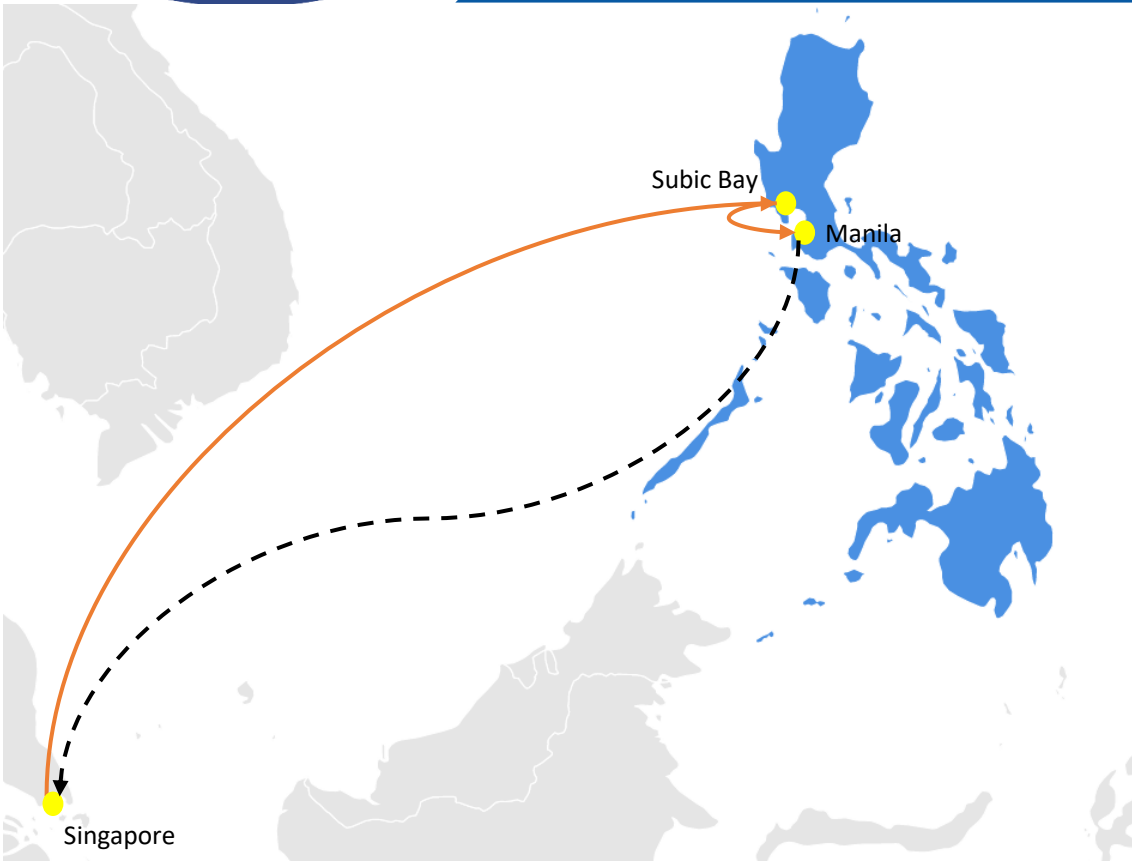

RMN6 : RCL MANILA - SINGAPORE EXPRESS

Frequency : 14 days r/t with 2 vessels

Rotation : SGSIN - PHSFS - PHMNL-SGSIN

POL	Terminal	POD		
			PHSFS	PHMNL
		DAY	FRI	SUN
SGSIN	Pasir Panjang Terminal	SUN	5	7
PHSFS	ICTSI Subic Bay	FRI		
PHMNL	Manila North Harbour	SUN		