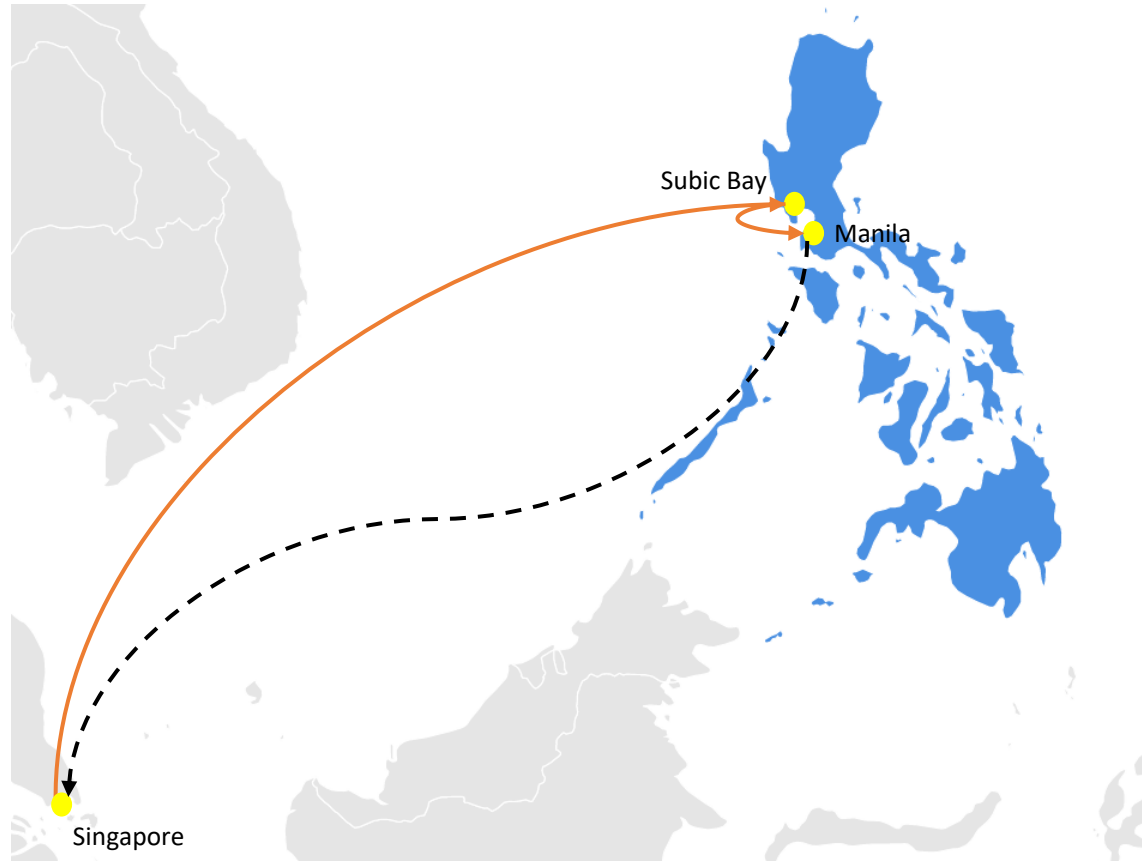

RMN6 : RCL MANILA - SINGAPORE EXPRESS

Rotation : SGSIN - PHSFS - PHMNL-SGSIN

Frequency : 14 days r/t with 2 vessels

POL	Terminal	POD			
		PHSFS	PHMNL	SGSIN	
		DAY	FRI	SUN	FRI
SGSIN	Pasir Panjang Terminal	FRI	7	9	14
PHSFS	ICTSI Subic Bay	SAT			
PHMNL	Manila North Harbour	MON			