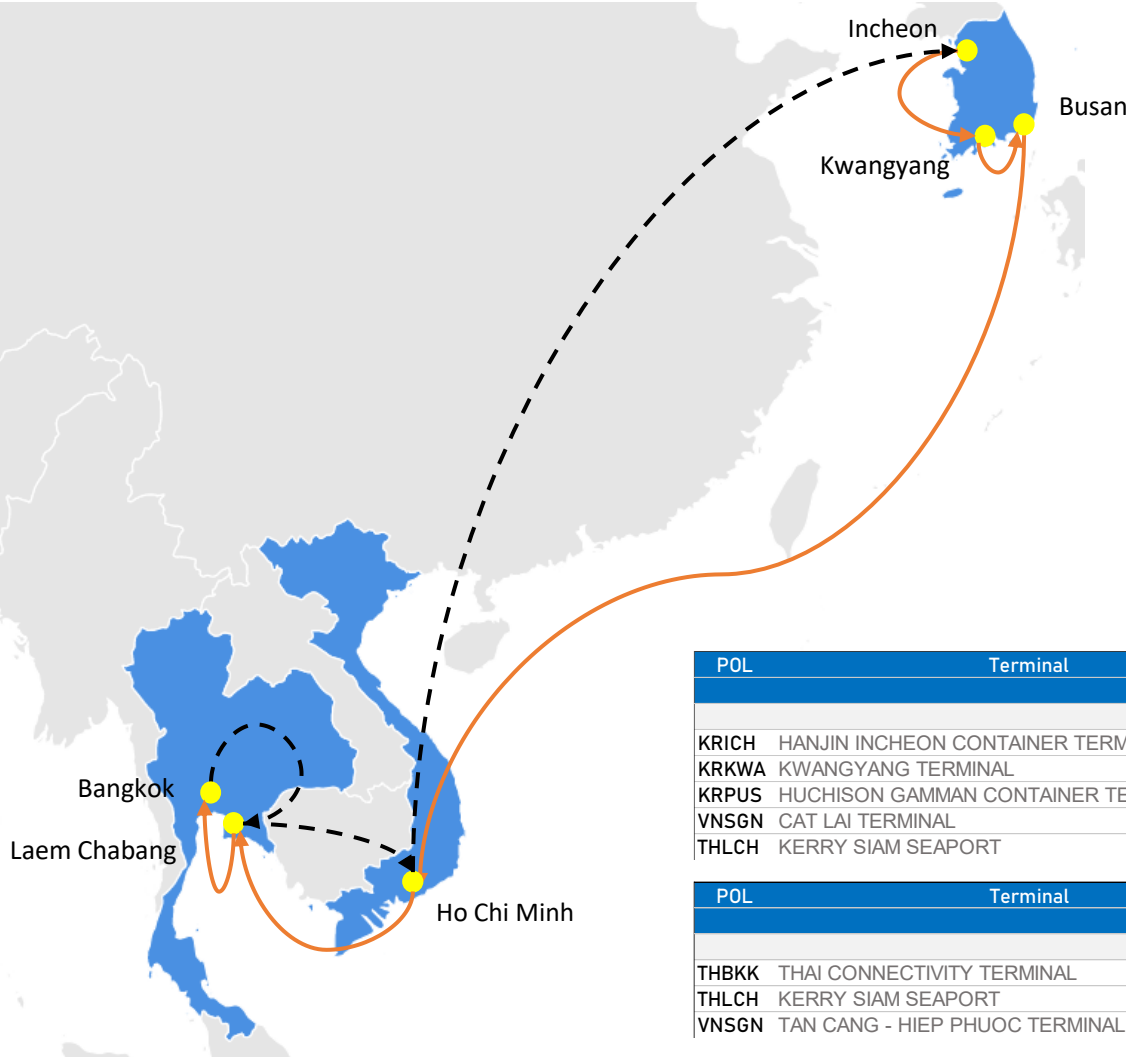

RNV2 : RCL INCHEON VIETNAM SERVICE

Rotation : KRICH - KRKWA - KRPUS - VNSGN - THLCH - THBKK - THLCH - VNSGN

Frequency: 3 sailing per cycle

POL	Terminal	DAY	POD				
			KRKWA	KRPUS	VNSGN	THLCH	THBKK
KRICH	HANJIN INCHEON CONTAINER TERMINAL	THU	1	3	8	11	12
KRKWA	KWANGYANG TERMINAL	FRI		2	7	10	11
KRPUS	HUCHISON GAMMAN CONTAINER TERMINAL	SUN			5	8	9
VNSGN	CAT LAI TERMINAL	FRI				3	4
THLCH	KERRY SIAM SEAPORT	MON					1

POL	Terminal	DAY	POD				
			THLCH	VNSGN	KRICH	KRPUS	
THBKK	THAI CONNECTIVITY TERMINAL	TUE	1	3	9	10	12
THLCH	KERRY SIAM SEAPORT	WED		2	8	9	11
VNSGN	TAN CANG - HIEP PHUOC TERMINAL	FRI			6	7	9

For further queries, please find a location near you or send an email at contactus@rclgroup.com