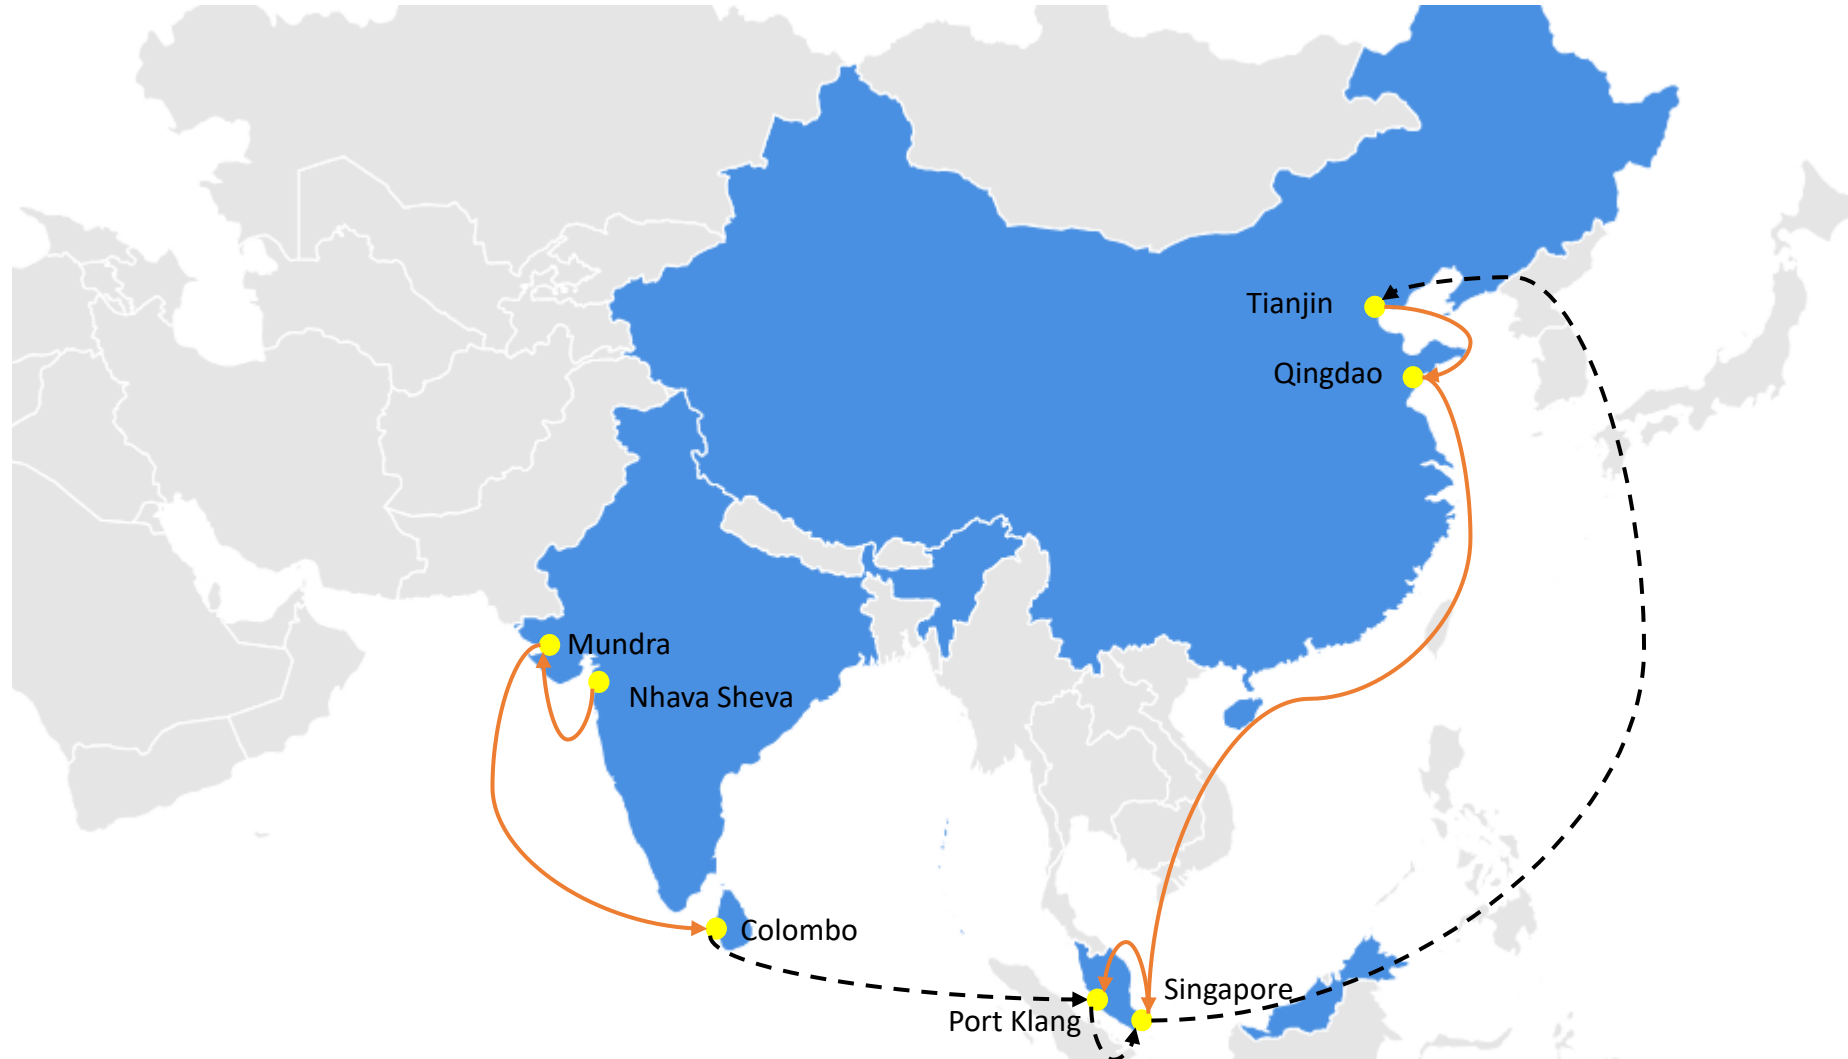

RWN : RCL WEST ASIA-NORTH CHINA

Rotation : CNTXG-CNTAO-SGSIN-MYWSP-INNSA-INMUN-LKCMB-MYWSP-SGSIN-CNTXG

For further queries, please find a location near you or send an email at contactus@rclgroup.com

RWN : RCL WEST ASIA-NORTH CHINA

POL	Terminal	DAY	POD					
			CNTAO	SGSIN	MYPKG	INNSA	INMUN	LKCMB
			MON	THU	FRI	MON	WED	TUE
CNTXG	TIANJIN PORT CONTAINER TERMINAL CO.,LTD. (CNTCT)	SUN	1	11	12	22	24	30
CNTAO	QINGDAO QIANWAN UNITED CONTAINER TERMINAL CO., LTD. (CNCTU)	TUE		9	10	20	22	28
SGSIN	KEPPEL TERMINAL (PSA)	FRI			1	11	13	19
MYPKG	PORT KLANG,WESTPORT,MALAYSIA (MYWSP)	SAT				9	11	17
			INMUN	LKCMB	MYPKG	SGSIN	CNTXG	CNTAO
			WED	TUE	SUN	TUE	SAT	MON
INNSA	NHAVA SHEVA INTERNATIONAL CONTAINER TERMINAL LTD (NSICT)	TUE	1	7	12	14	18	20
INMUN	ADANI CONTAINER TERMINAL (INADN)	THU		5	10	12	16	18
LKCMB	Srilanka Ports Authority (SLPA)	TUE			5	7	11	13
MYPKG	PORT KLANG,WESTPORT,MALAYSIA (MYWSP)	MON				1	5	7
SGSIN	KEPPEL TERMINAL (PSA)	WED					3	5
CNTXG	TIANJIN PORT CONTAINER TERMINAL CO.,LTD. (CNTCT)	SUN						1