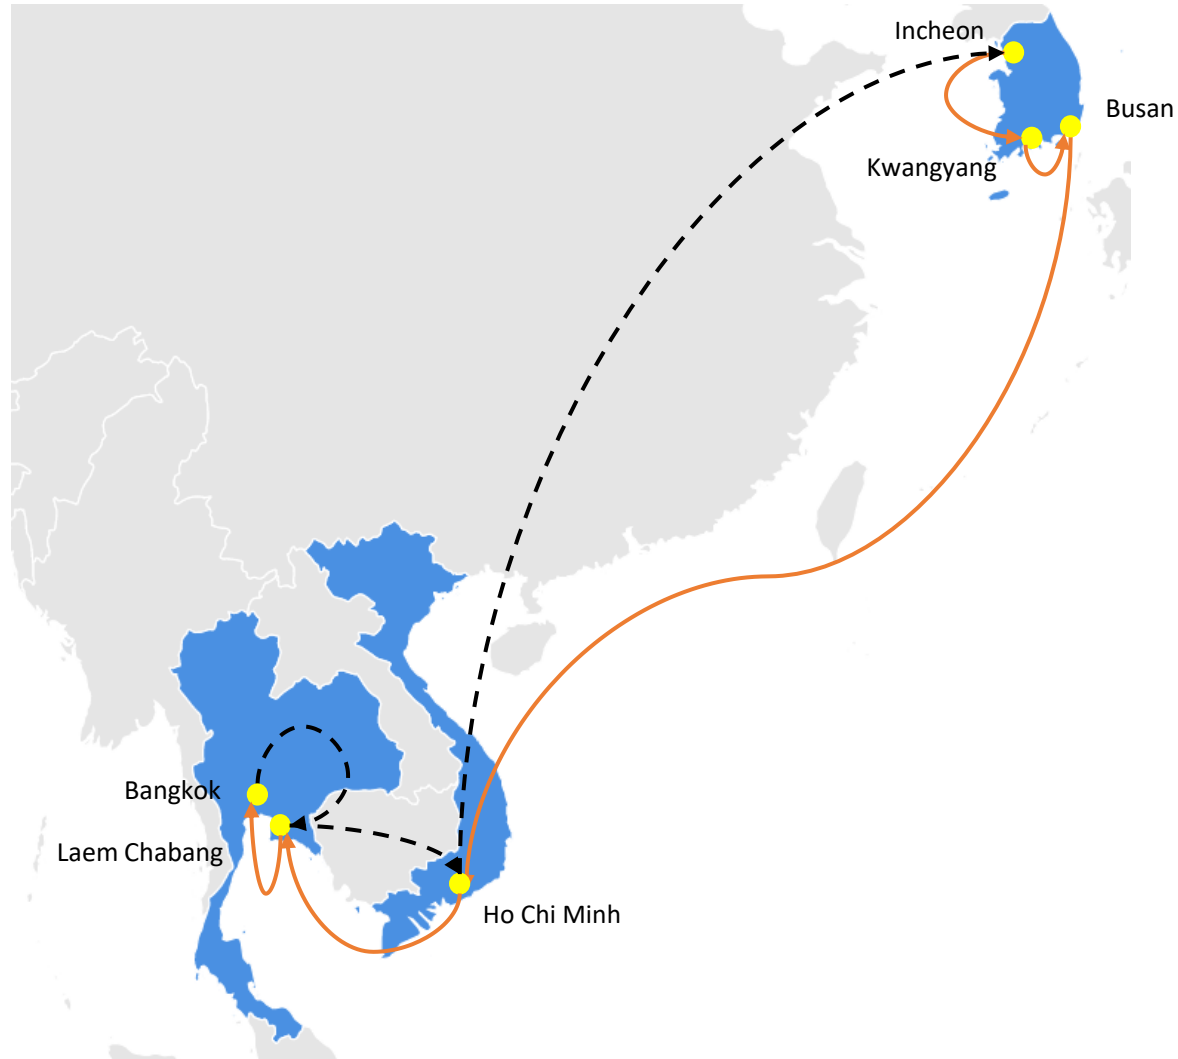

# RNV2 : RCL INCHEON VIETNAM SERVICE

Rotation : KRICH - KRKWA - KRPUS - VNSGN - THLCH - THBKK - THLCH - VNSGN

Frequency: 3 sailing per cycle

For further queries, please find a location near you or send an email at [contactus@rclgroup.com](mailto:contactus@rclgroup.com)

# RNV2 : RCL INCHEON VIETNAM SERVICE

Rotation : KRICH - KRKWA - KRPUS - VNSGN - THLCH - THBKK - THLCH - VNSGN

Frequency: 3 sailing per cycle

POL		Terminal		POD					
				KRKWA	KRPUS	VNSGN	THLCH	THBKK	
				DAY	FRI	SUN	FRI	MON	TUE
KRICH	HANJIN INCHEON CONTAINER TERMINAL		THU	1	3	8	11	12	
KRKWA	KWANGYANG TERMINAL		FRI		2	7	10	11	
KRPUS	HUCHISON BUSAN CONTAINER TERMINAL		SUN			5	8	9	
VNSGN	CAT LAI TERMINAL		FRI				3	4	
THLCH	KERRY SIAM SEAPORT		MON					1	

POL		Terminal		POD					
				THLCH	VNSGN	KRICH	KRKWA	KRPUS	
				DAY	WED	FRI	THU	FRI	SUN
THBKK	THAI CONNECTIVITY TERMINAL		TUE	1	3	9	10	12	
THLCH	KERRY SIAM SEAPORT		WED		2	8	9	11	
VNSGN	TAN CANG - HIEP PHUOC TERMINAL		FRI			6	7	9	