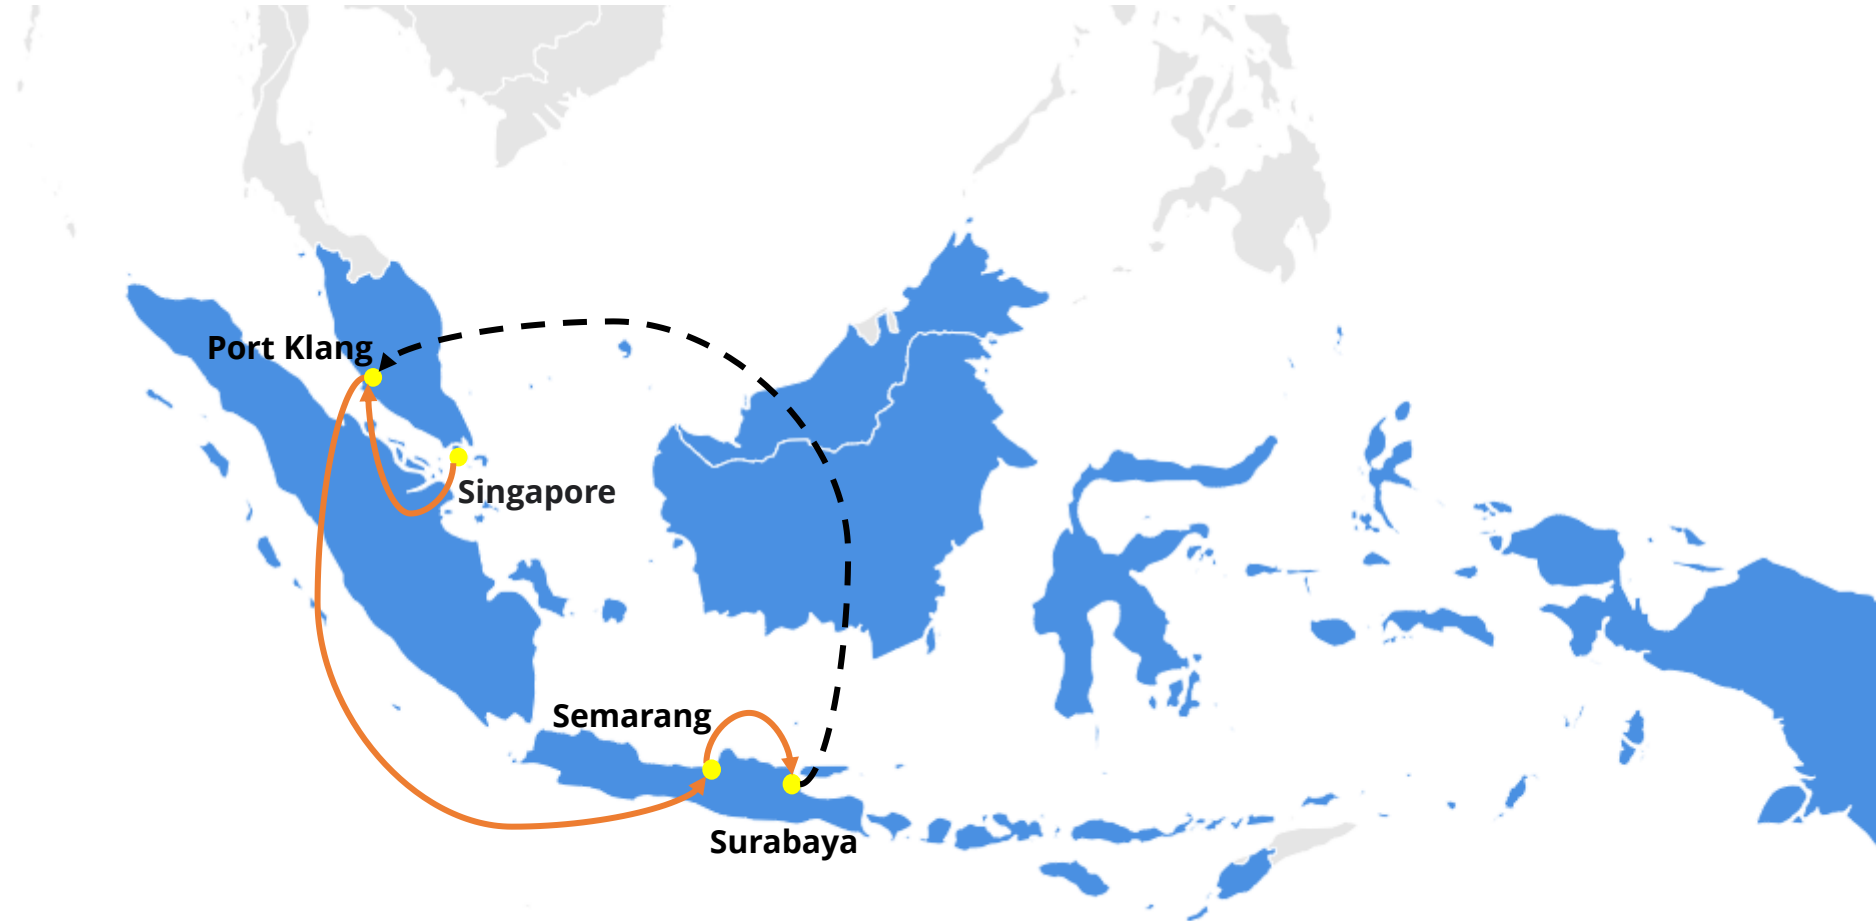

RSU02 : RCL SURABAYA - MALAYSIA SERVICE

Rotation :

SGSIN-MYPKG-IDSRG-IDSUB-MYPKG

Frequency: 9 days R/T with 1 vessel

**RSU02 : RCL SURABAYA - MALAYSIA SERVICE****Rotation :****Frequency: 9 days R/T with 1 vessel****SGSIN-MYPKG-IDSRG-IDSUB-MYPKG**

POL	Terminal	POD				
		MYPKG	IDSRG	IDSUB	MYPKG	
		DAY	WED	SUN	TUE	SAT
SGSIN	Pasir Panjang Terminal	TUE	1	4	6	11
MYPKG	Westport Container Terminal	WED		4	6	10
IDSRG	Peti Kemas Semarang TPK	SUN			2	6
IDSUB	Peti Kemas Surabaya TPS	TUE				4