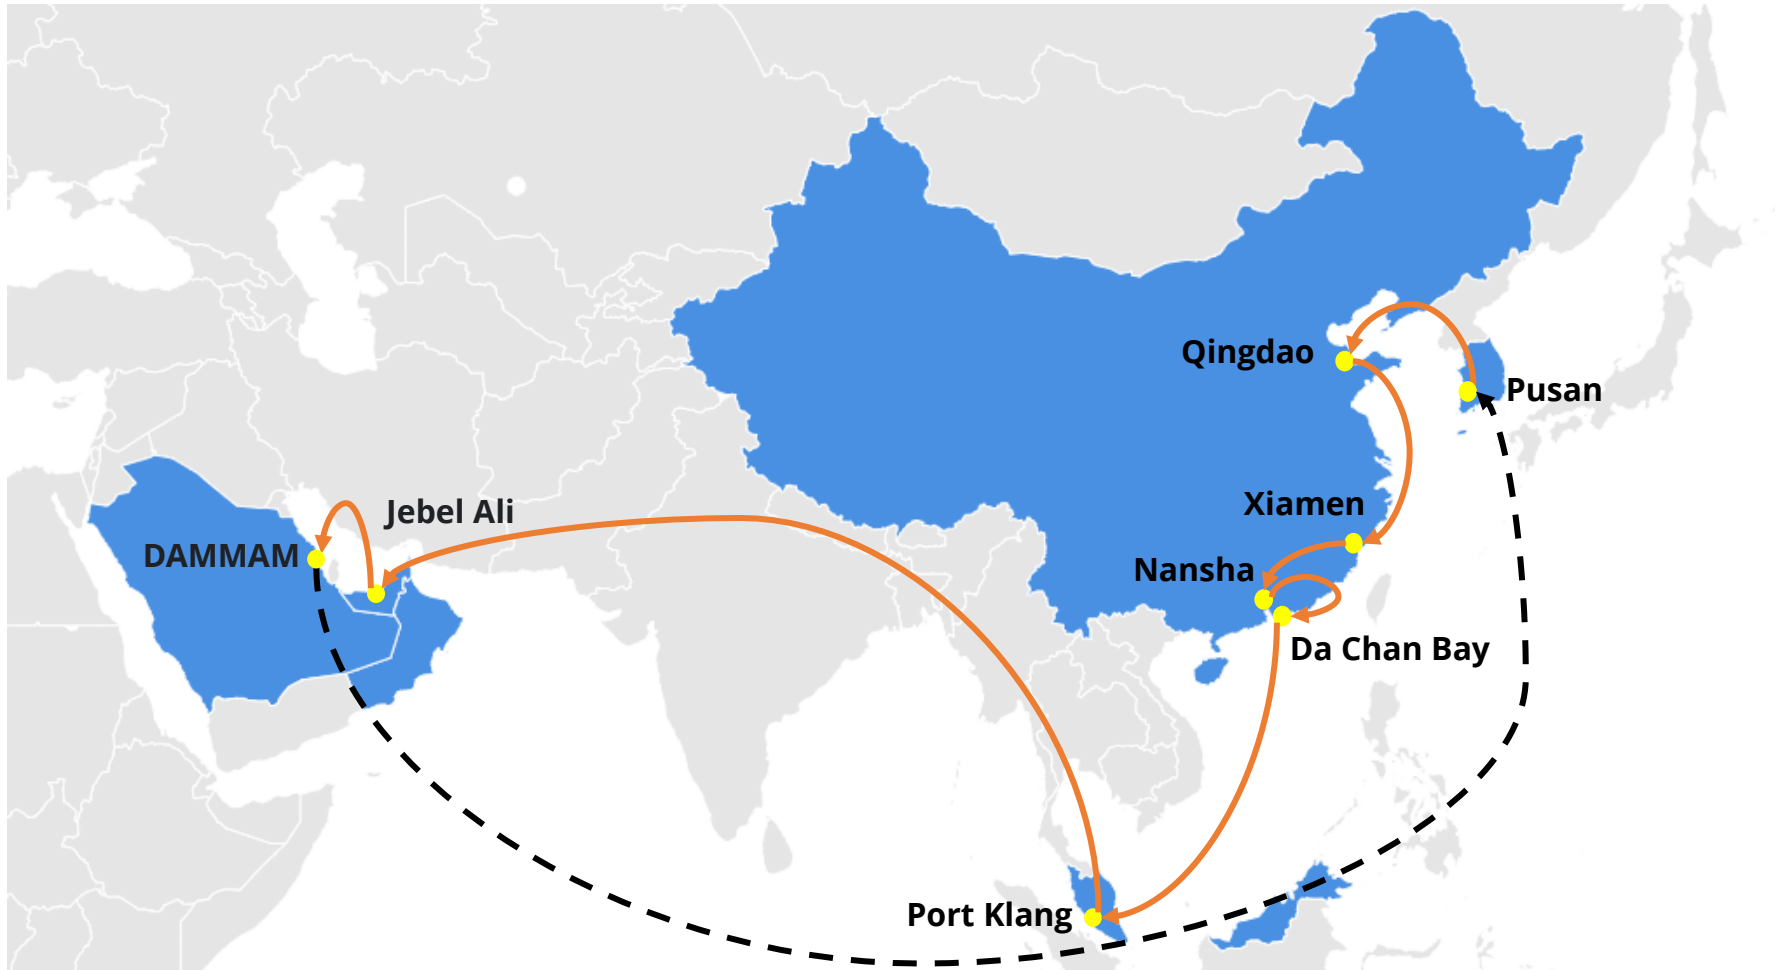

# RIM12 : RCL ASIA - INDIA - MIDDLE EAST

Rotation :

Frequency : 1 Sailing per week

KRPUS - CNTAO - CNXMN - CNNSA - CNDCB - MYPKG - AEJEA - SADMM

**RIM12 : RCL ASIA - INDIA - MIDDLE EAST**

**Rotation :**

**Frequency : 1 Sailing per week**

**KRPUS - CNTAO - CNXMN - CNNSA - CNDCB - MYPKG - AEJEA - SADMM**

**Westbound**

POL	Terminal	DAY	POD						
			CNTAO	CNXMN	CNNSA	CNDCB	MYPKG	AEDXB	SADMM
			FRI	MON	WED	THU	WED	SAT	MON
KRPUS	PUSAN NEW PORT	TUE	3	6	8	9	15	25	27
CNTAO	QINGTAO QIANWAN CONTAINER TERMINAL	FRI		3	5	6	12	22	24
CNXMN	XIAMEN INTERNATIONAL CONTAINER TERMINALS	MON			2	3	9	19	21
CNNSA	NANSHA INTERNATIONAL CONTAINER TERMINALS	WED				1	7	17	19
CNDCB	DA CHAN BAY TERMINAL	THU					6	16	18
MYPKG	WEST PORT	WED						10	12

**Eastbound**

POL	Terminal	DAY	POD					
			SADMM	KRPUS	CNTAO	CNXMN	CNNSA	CNDCB
			MON	TUE	FRI	MON	WED	THU
AEDXB	DP WORLD TERMINAL1	SAT	2	24	27	30	32	33
SADMM	DAMMAM CONTAINER TERMINAL	MON		22	25	28	30	31