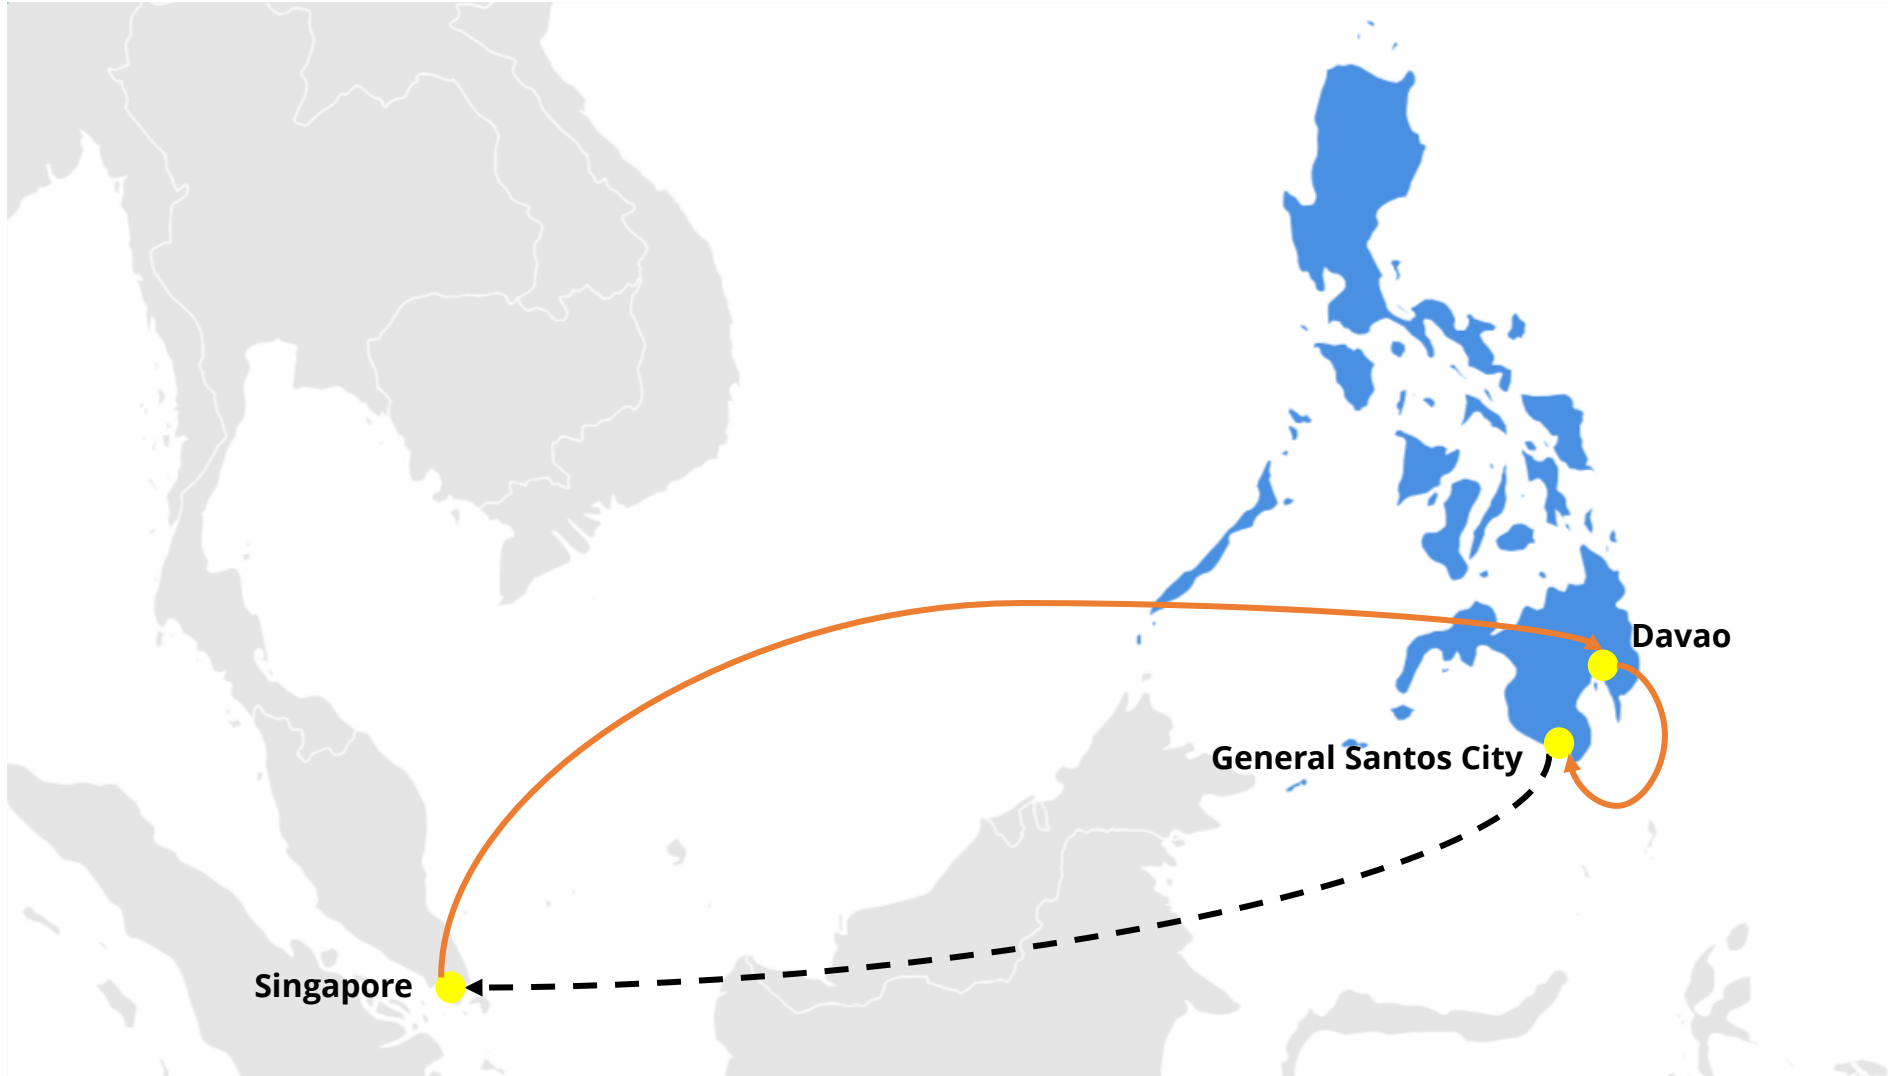

RSP5 : RCL SOUTH PHILIPPINES SERVICE 5

Rotation : SGSIN - PHDCT - PHGES - SGSIN

Frequency : 1 sailing per week

RSP5 : RCL SOUTH PHILIPPINES SERVICE 5

Rotation : SGSIN - PHDCT - PHGES - SGSIN

Frequency : 1 sailing per week

POL	Terminal	POD			
		PHDCT	PHGES	SGSIN	
		DAY	FRI	SUN	SAT
SGSIN	KEPPEL TERMINAL	SAT	6	8	14
PHDCT	DAVAO INTERNATIONAL CONTAINER TERMINAL	FRI		2	8
PHGES	THE SOUTH COTABATO INTEGRATED PORT SERVICES INC	SUN			7