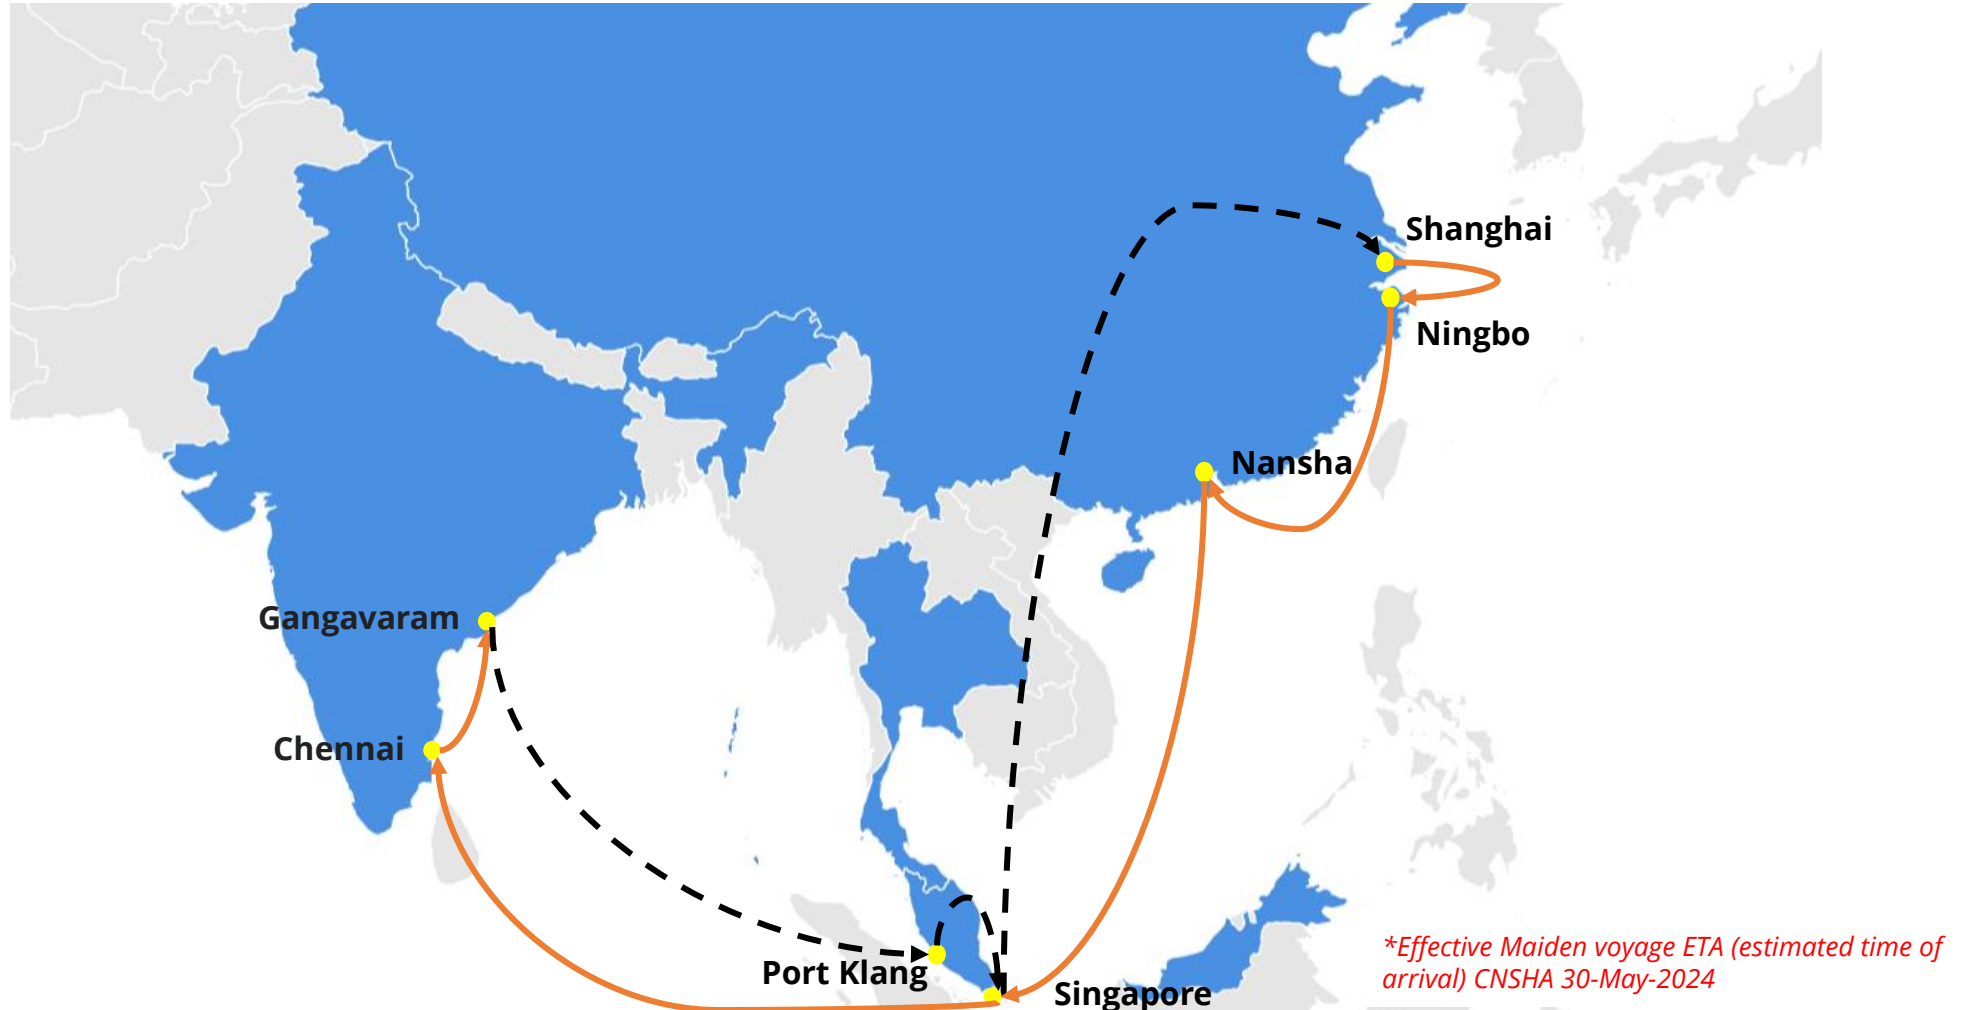

RFM2 : RCL FAR EAST - MADRAS SERVICE 2

Rotation :

Frequency : 1 Sailing per week

CNSHA - CNNGB - CNNSA - SGSIN - INMAA - INGGV - MYPKG - SGSIN - CNSHA

RFM2 : RCL FAR EAST - MADRAS SERVICE 2

Rotation :

Frequency : 1 Sailing per week

CNSHA - CNNGB - CNNSA - SGSIN - INMAA - INGGV - MYPKG - SGSIN - CNSHA

Westbound

POL	Terminal	DAY	POD				
			CNNGB	CNNSA	SGSIN	INMAA	INGGV
			SAT	WED	TUE	MON	WED
CNSHA	MINGDONG CONTAINER TERMINAL - WAI GAO QIAO 5	THU	2	6	12	18	20
CNNGB	BEILUN SECOND CONTAINER TERMINAL	SAT		4	10	16	18
CNNSA	NANSHA INTERNATIONAL CONTAINER TERMINAL	WED			6	12	14
SGSIN	PASIR PANJANG TERMINAL (PSA)	TUE				6	8
INMAA	CHENNAI INTERNATIONAL TERMINALS PVT LTD	MON					2

Eastbound

POL	Terminal	DAY	POD			
			INGGV	MYPKG	SGSIN	CNSHA
			WED	TUE	THU	THU
INMAA	CHENNAI INTERNATIONAL TERMINALS PVT LTD	MON	2	8	10	17
INGGV	ADANI GANGAVARAM PORT CONTAINER TERMINAL	WED		6	8	15
MYPKG	WESTPORT	TUE			2	9
SGSIN	PASIR PANJANG TERMINAL (PSA)	THU				7