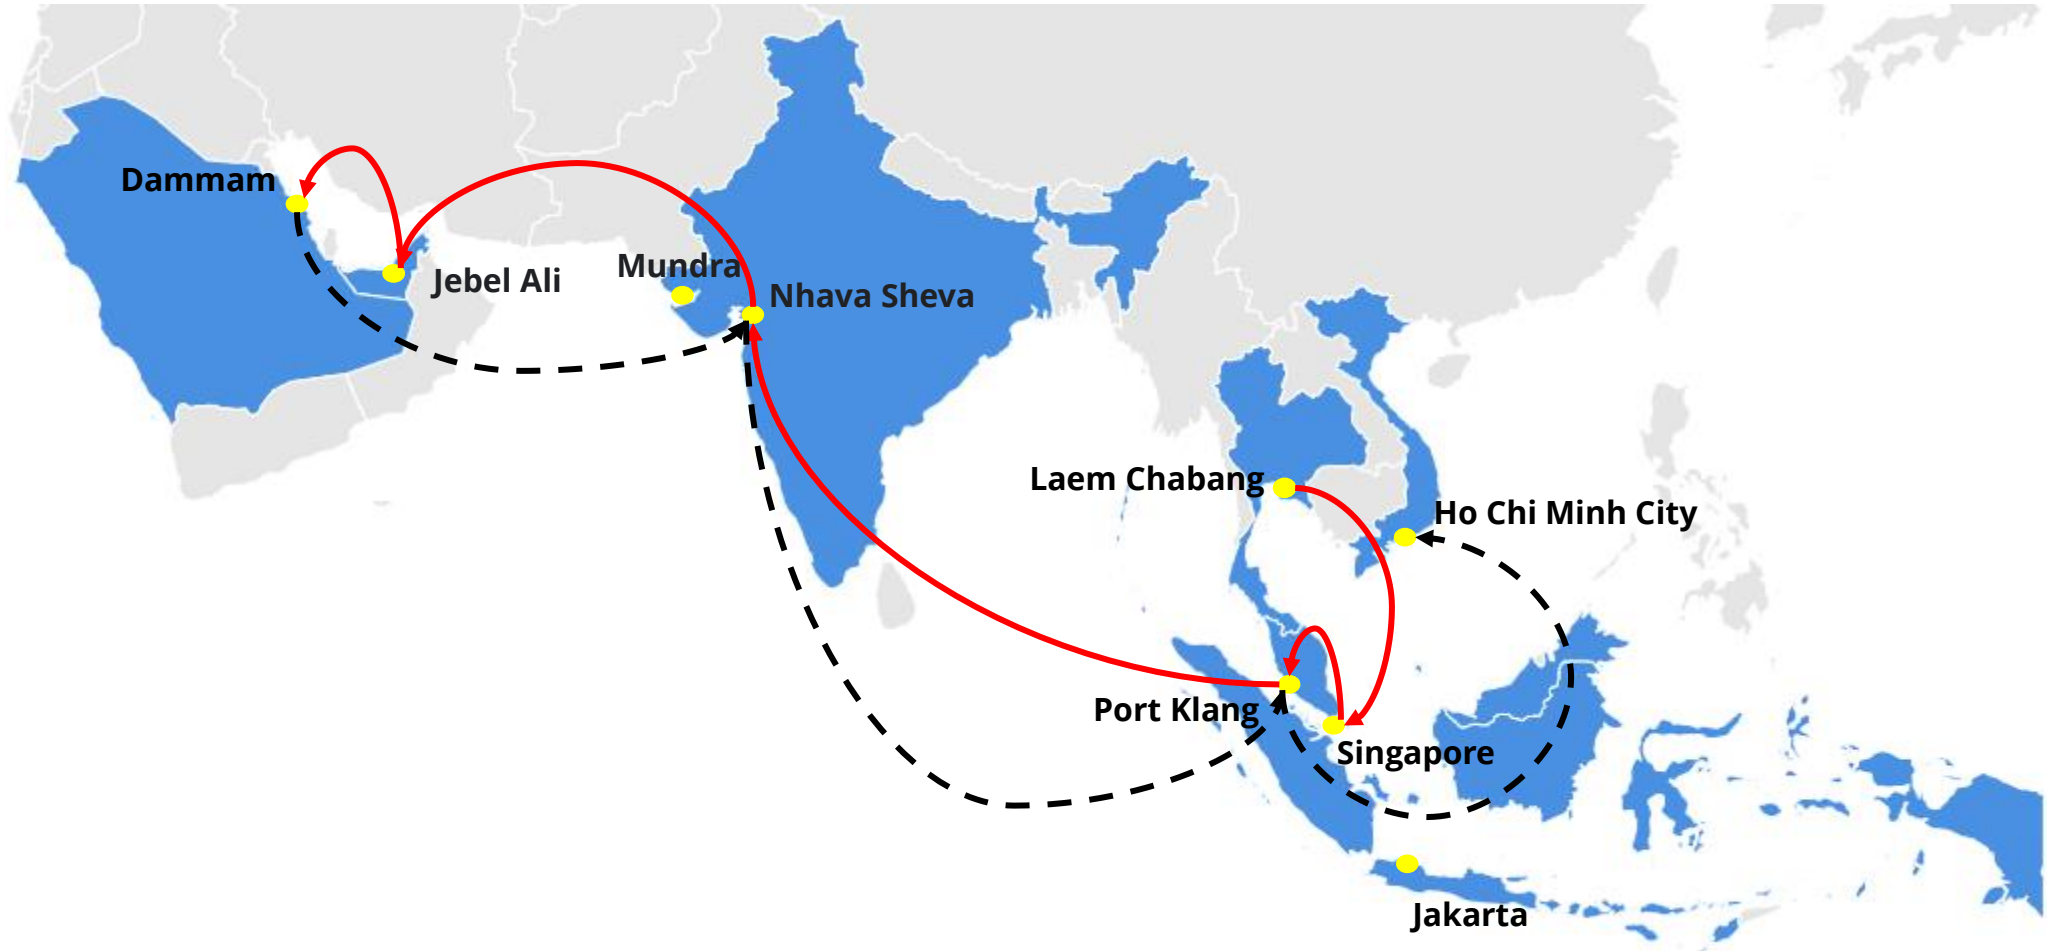

RGA3 : RCL ASEAN GULF SERVICE

Rotation :

Frequency : 1 Sailing per week

Loop 1: THLCH - SGSIN - MYPKG - INNSA - AEJEA - SADMM - INNSA - MYPKG - VNCMT

RGA3 : RCL ASEAN GULF SERVICE

Rotation :

Frequency : 1 Sailing per week

Loop 1: THLCH - SGSIN - MYPKG - INNSA - AEJEA - SADMM - INNSA - MYPKG - VNCMT

Southbound

POL	Terminal	DAY	POD				
			SGSIN	MYPKG	INNSA	AEDXB	SADMM
			MON	WED	THU	MON	WED
THLCH	HUTCHISON LAEMCHABANG TERMINAL LTD. (C1C2)	THU	4	6	14	18	20
SGSIN	KEPPEL TERMINAL	MON		2	10	14	16
MYPKG	WESTPORTS TERMINAL	WED			8	12	14
INNSA	GATEWAY TERMINALS INDIA (GTI)	THU				4	6
AEDXB	DP WORLD TERMINAL 1	MON					2

Loop 2: VNCMT - IDJKT - MYPKG - INMUN - AEJEA - SADMM - INMUN - MYPKG - THLCH

Westbound

POL	Terminal	DAY	POD				
			IDJKT	MYPKG	INMUN	AEDXB	SADMM
			THU	SUN	TUE	SAT	MON
VNCMT	HUTCHISON LAEMCHABANG TERMINAL LTD. (C1C2)	SUN	4	7	16	20	22
IDJKT	NEW PRIOK CONTAINER TERMINAL ONE	THU		3	12	16	18
MYPKG	WESTPORTS TERMINAL	SUN			9	13	15
INMUN	MUNDRA INTERNATIONAL CONTAINER TERMINAL	TUE				4	6
AEDXB	DP WORLD TERMINAL 1	SAT					2

Eastbound

POL	Terminal	DAY	POD			
			SADMM	INMUN	MYPKG	THLCH
			MON	SAT	SUN	THU
AEDXB	DP WORLD TERMINAL 1	SAT	2	7	15	19
SADMM	KING ABDULAZIZ PORT DAMMAM	MON		5	13	17
INMUN	ADANI CONTAINER TERMINAL	SAT			8	12
MYPKG	WESTPORTS TERMINAL	SUN				4
THLCH	HUTCHISON LAEMCHABANG TERMINAL LTD. (C1C2)	THU				