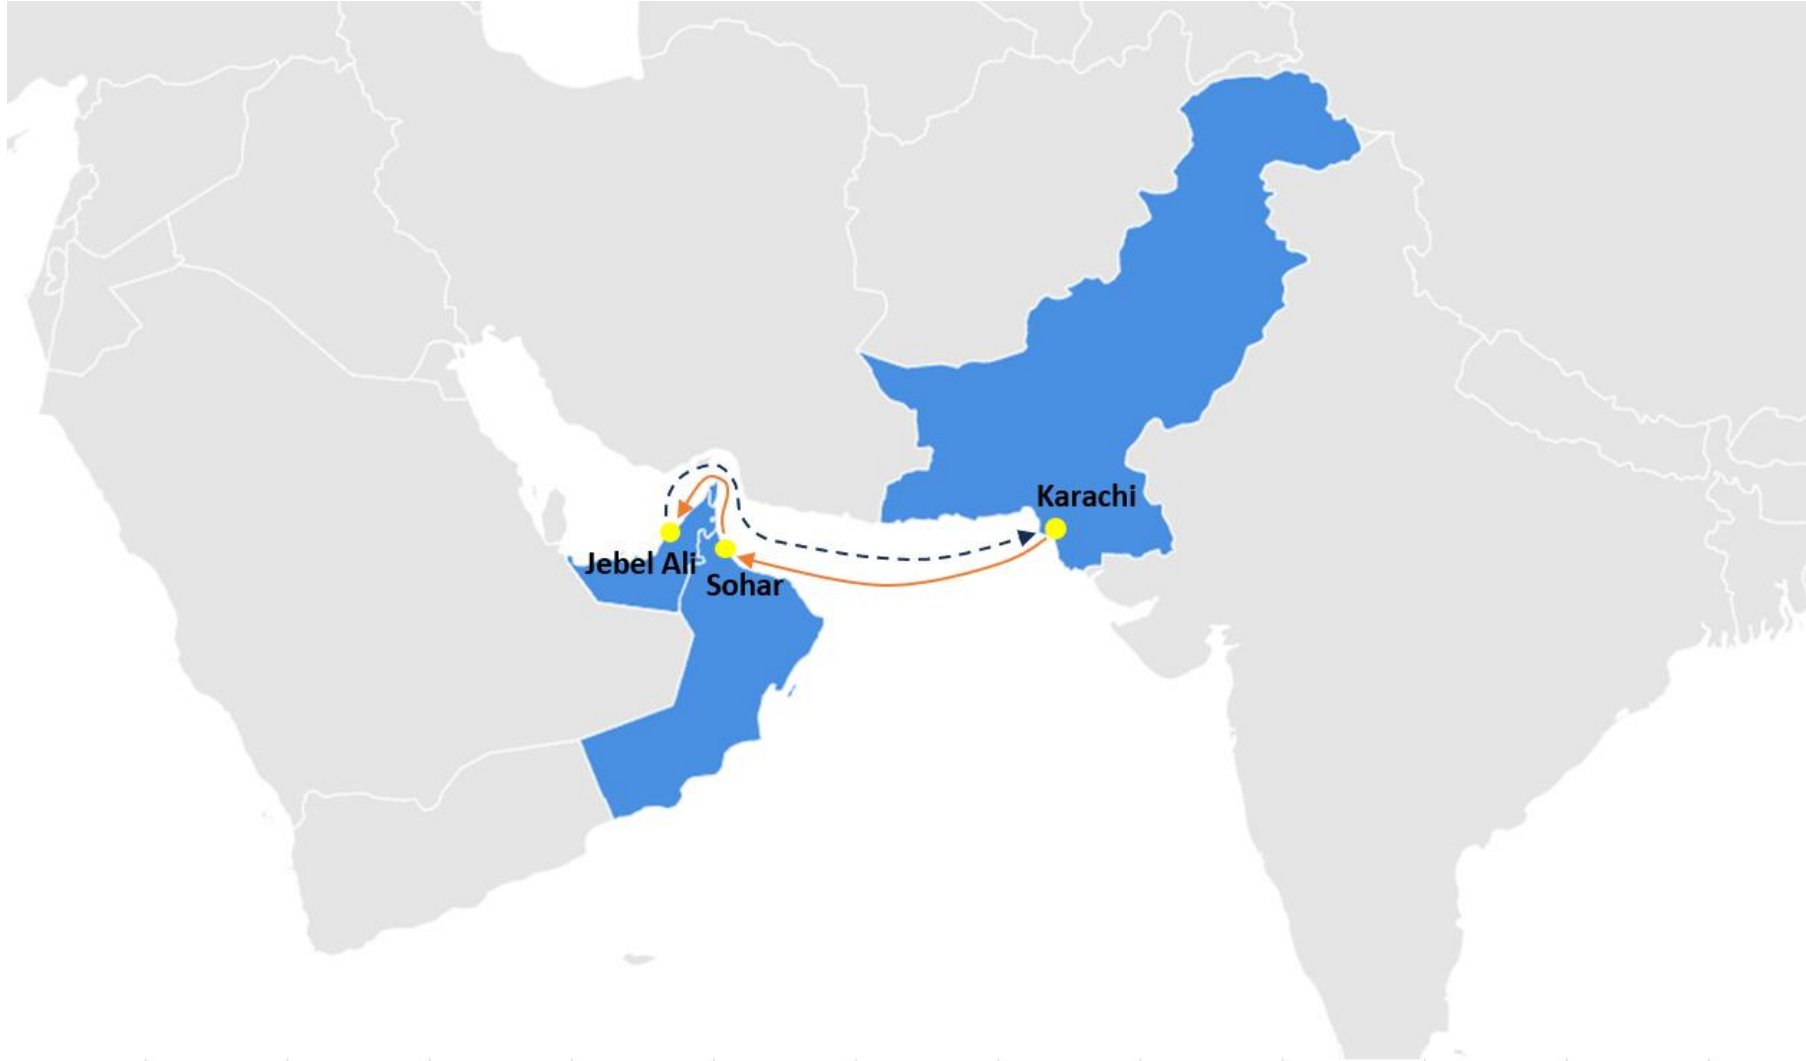

**RGK3 : RCL GULF-KARACHI SERVICE**

**Rotation : AEDXB - PKKHI - OMSOH - AEDXB**

**Frequency : 1 Sailing per week**

**RGK3 : RCL GULF-KARACHI SERVICE**

**Rotation : AEDXB - PKKHI - OMSOH - AEDXB**

**Frequency : 1 Sailing per week**

POL	Terminal	DAY	POD		
			PKKHI	OMSOH	AEDXB
			SAT	MON	TUE
AEDXB	DP World Jebel Ali Terminal 1	WED	3	-	-
PKKHI	Karachi Gateway Terminal	SUN	-	2	3
OMSOH	Oman International Container Terminal	TUE		-	2