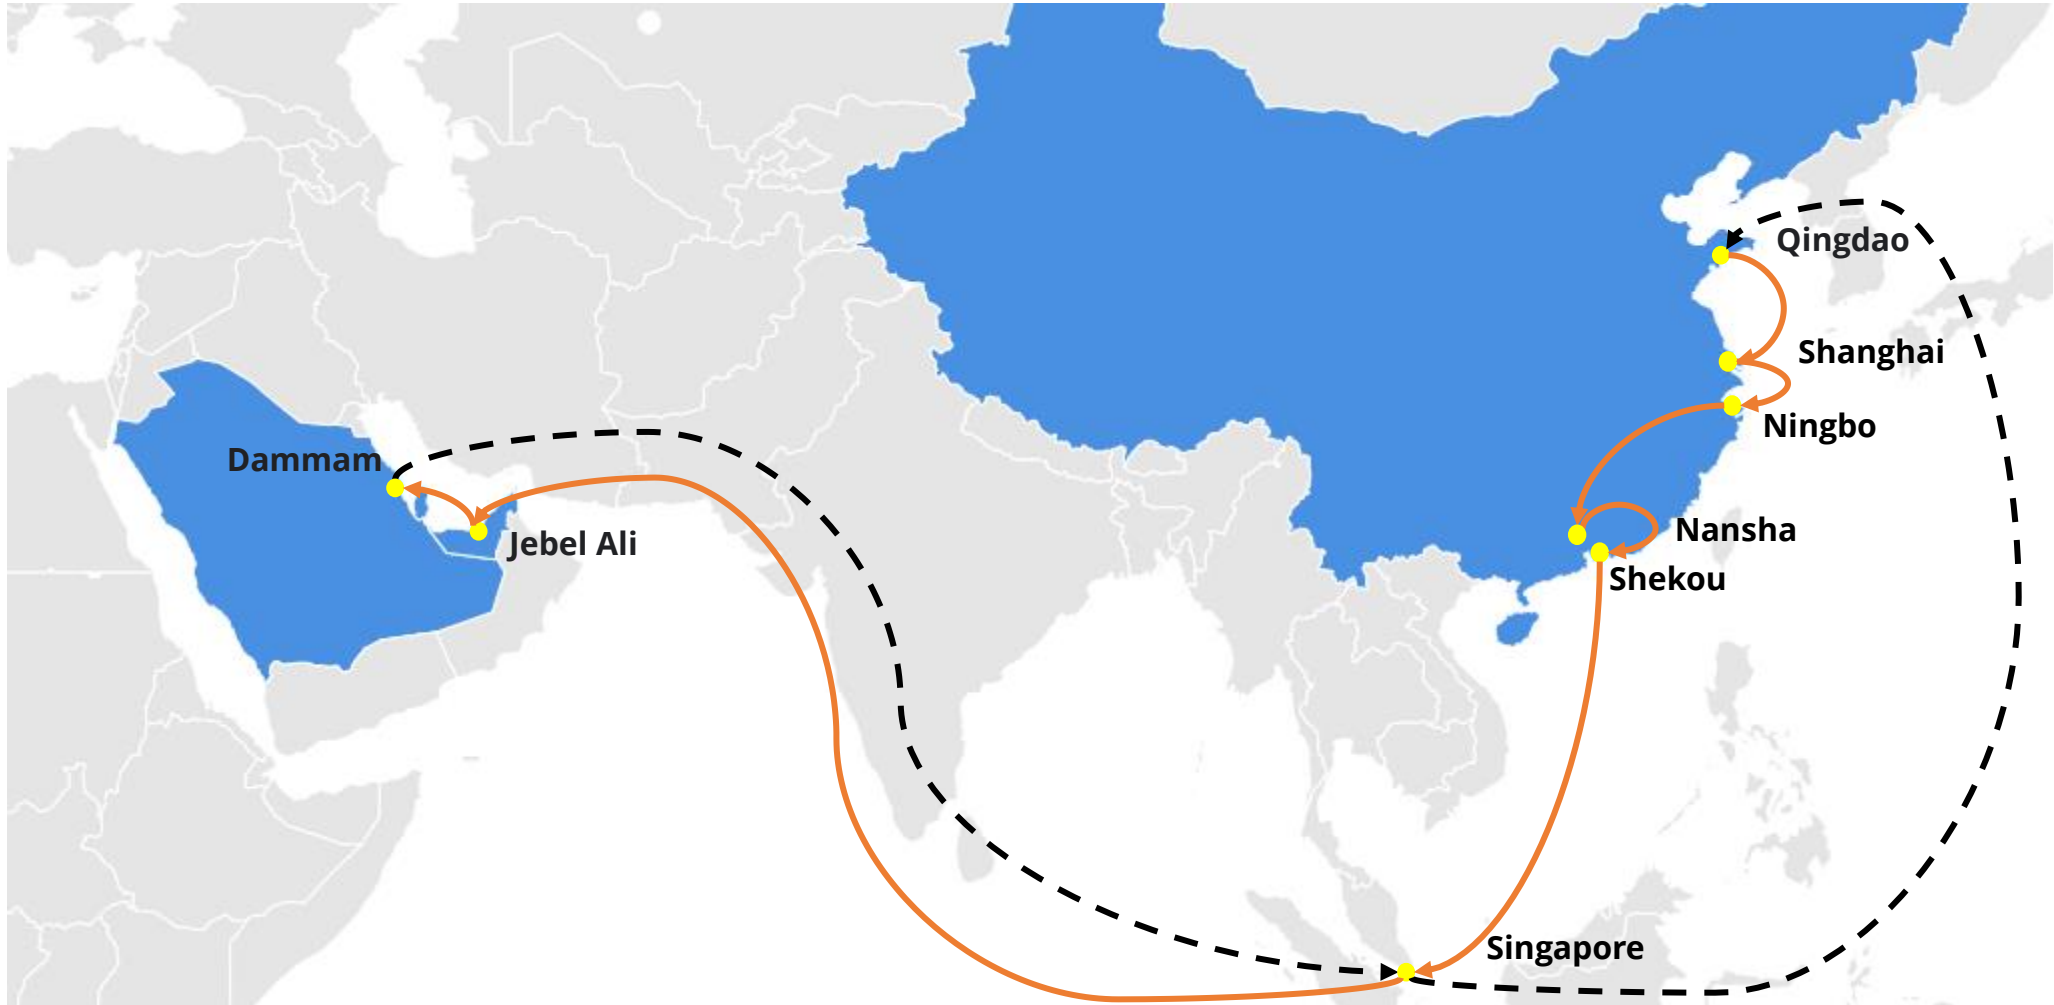

## RCG : RCL CHINA – GULF SERVICE

Rotation :

Frequency : 1 Sailing per week

CNTAO - CNSHA - CNNGB - CNNSA - CNSHK - SGSIN - AEJEA - SADMM - SGSIN - CNTAO

**RCG : RCL CHINA – GULF SERVICE**

**Rotation :**

**Frequency : 1 Sailing per week**

**CNTAO - CNSHA - CNNGB - CNNSA - CNSHK - SGSIN - AEJEA - SADMM - SGSIN - CNTAO**

**Westbound**

POL	Terminal	DAY	POD						
			CNSHA	CNNGB	CNNSA	CNSHK	SGSIN	AEJEA	SADMM
			MON	WED	SAT	MON	SAT	TUE	SAT
CNTAO	Qingdao New Qianwan Container Terminal Co., Ltd. (QQCTN)	FRI	3	5	8	10	15	25	29
	Shanghai International port (group) Co.,Ltd. Shang dong container terminal								
CNSHA	branch (YGS IV)	MON		2	5	7	12	22	26
CNNGB	Meishan Island International Container terminal (MSICT)	WED			3	5	10	20	24
CNNSA	Nansha International Container Terminal (NICT)	SAT				2	7	17	21
CNSHK	Shekou Container Terminal (SCT)	MON					5	15	19
SGSIN	Keppel Terminal	SAT						10	14

**Eastbound**

POL	Terminal	DAY	POD						
			SADMM	SGSIN	CNTAO	CNSHA	CNNGB	CNNSA	CNSHK
			SAT	THU	FRI	MON	WED	SAT	MON
AEJEA	DP World UAE Terminal 1	TUE	4	16	24	27	29	32	34
SADMM	King Abudul Aziz Port (KAAP)	SAT		12	20	23	25	28	30
SGSIN	Keppel Terminal	THU			8	11	13	16	18