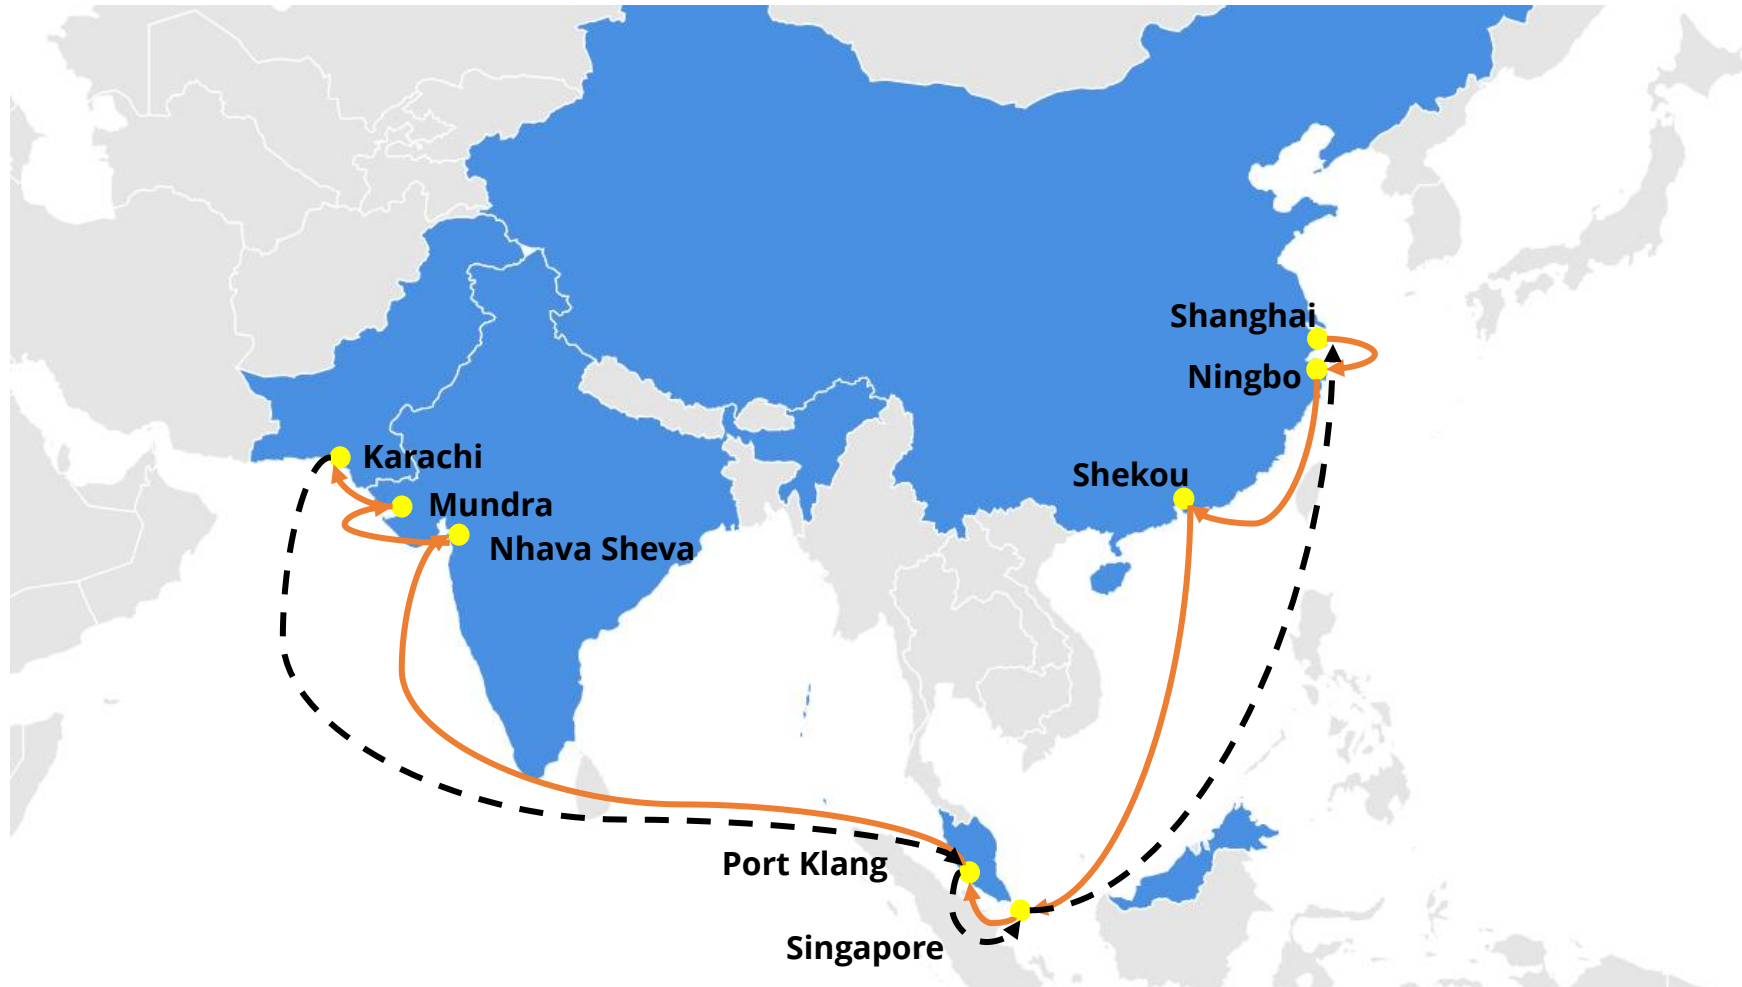

RWA2 : RCL CHINA WEST ASIA

Rotation :

CNSHA – CNNGB – CNSHK – SGSIN – MYWSP – INNSA – INMUN – PKKHI – MYWSP – SGSIN - CNSHA

RWA2 : RCL CHINA WEST ASIA

Rotation :

CNSHA – CNNGB – CNSHK – SGSIN – MYWSP – INNSA – INMUN – PKKHI – MYWSP – SGSIN - CNSHA

POL	Terminal	DAY	POD						
			CNNGB	CNSHK	SGSIN	MYPKG	INNSA	INMUN	PKKHI
			Wed	Sat	Thu	SAT	SAT	Tue	THU
CNSHA	ZHENDONG CONTAINER TERMINAL - WAI GAO QIAO 2 (CNZCT)	TUE	1	4	9	11	18	21	23
CNNGB	NINGBO PORT CO.,LTD.BEILUN SECOND CONTAINER TERMINAL BRANCH (CNBSC)	Thu		2	7	9	16	19	21
CNSHK	SHENZHEN MAWAN PORT SERVIC CO., LIMITED (CNSMT)	Sun			4	6	13	16	18
SGSIN	KEPPEL TERMINAL (SGKPT)	Fri				1	9	12	14
MYPKG	West Port PORT KLANG,WESTPORT,MALAYSIA (MYWSP)	Sat					7	10	12

POL	Terminal	DAY	POD					
			INMUN	PKKHI	MYPKG	SGSIN	CNSHA	CNNGB
			Tue	THU	FRI	SUN	Mon	Wed
INNSA	BHARAT MUMBAI CONTAINER TERMINALS PRIVATE LIMITED(INBMC)	Mon	1	3	11	13	21	23
INMUN	ADANI INTERNATIONAL CONTAINER TERMINAL PVT LTD (INANI)	Tue		2	10	12	19	21
PKKHI	SOUTH ASIA PAKISTAN TERMINAL (SAPT) (PKSAP)	Thu			7	10	17	19
MYPKG	West Port PORT KLANG,WESTPORT,MALAYSIA (MYWSP)	Fri				2	9	11
SGSIN	KEPPEL TERMINAL (SGKPT)	Sun					7	9
CNSHA	ZHENDONG CONTAINER TERMINAL - WAI GAO QIAO 2 (CNZCT)	TUE						1