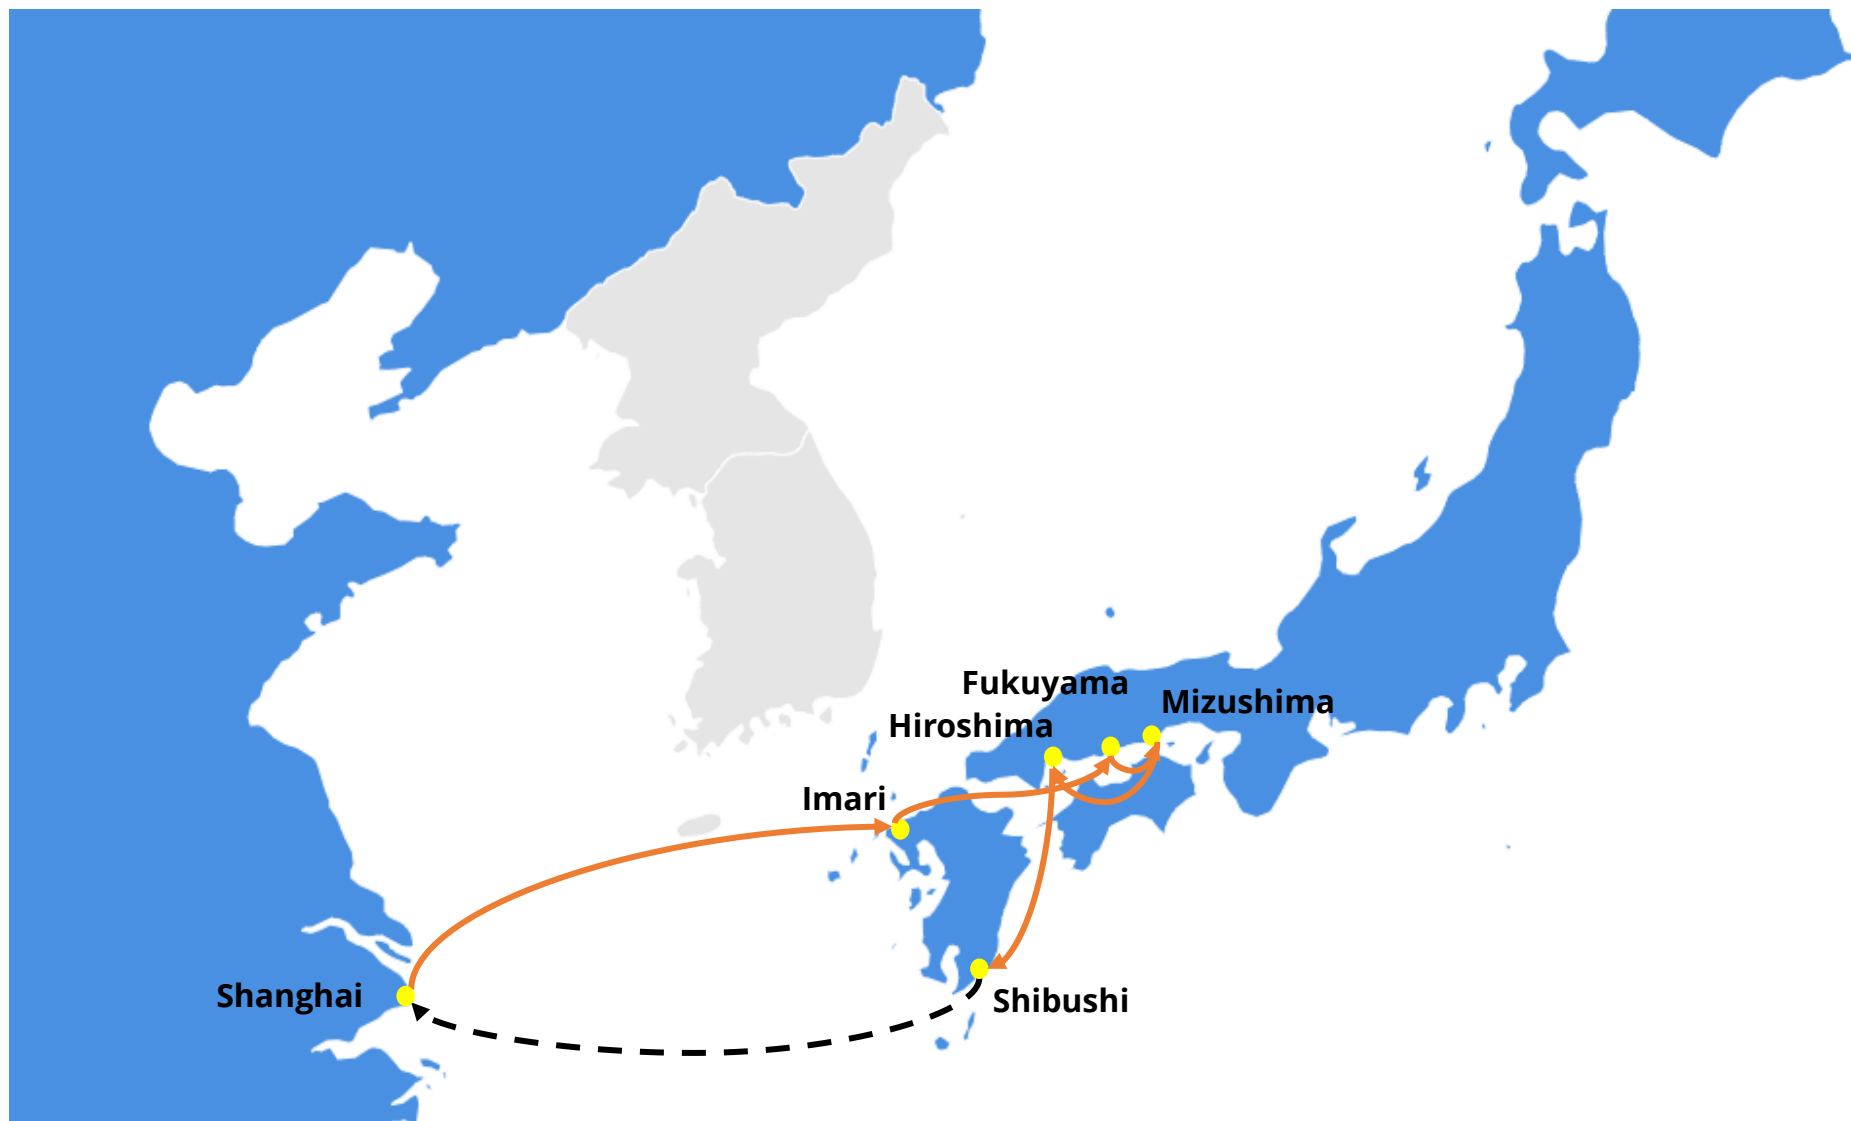

RCK1 : RCL JAPAN OUTPORT SERVICE

Rotation : CNSHA - JPIMI - JPFKY - JPMIZ - JPHIJ - JPSBS - CNSHA

RCK1 : RCL JAPAN OUTPORT SERVICE

Rotation : CNSHA – JPIMI – JPFKY – JPMIZ – JPHIJ – JPSBS – CNSHA

Westbound

POL	Terminal	DAY	POD				
			JPFKY	JPMIZ	JPHIJ	JPSBS	CNSHA
			TUE	TUE	WED	THU	SAT
JPIMI	NANATSUJIMA	MON	1	1	2	3	5
JPFKY	INTERNATIONAL CONTAINER TERMINAL	TUE		-	1	2	4
JPMIZ	TAMASHIMA	TUE			1	2	4
JPHIJ	DEJIMA	WED				1	3
JPSBS	TOYOFUTO	THU					2

Eastbound

POL	Terminal	DAY	POD
			JPIMI
			MON
CNSHA	ZHENDONG CONTAINER TERMINAL (WAI GAO QIAO 2)	SAT	2