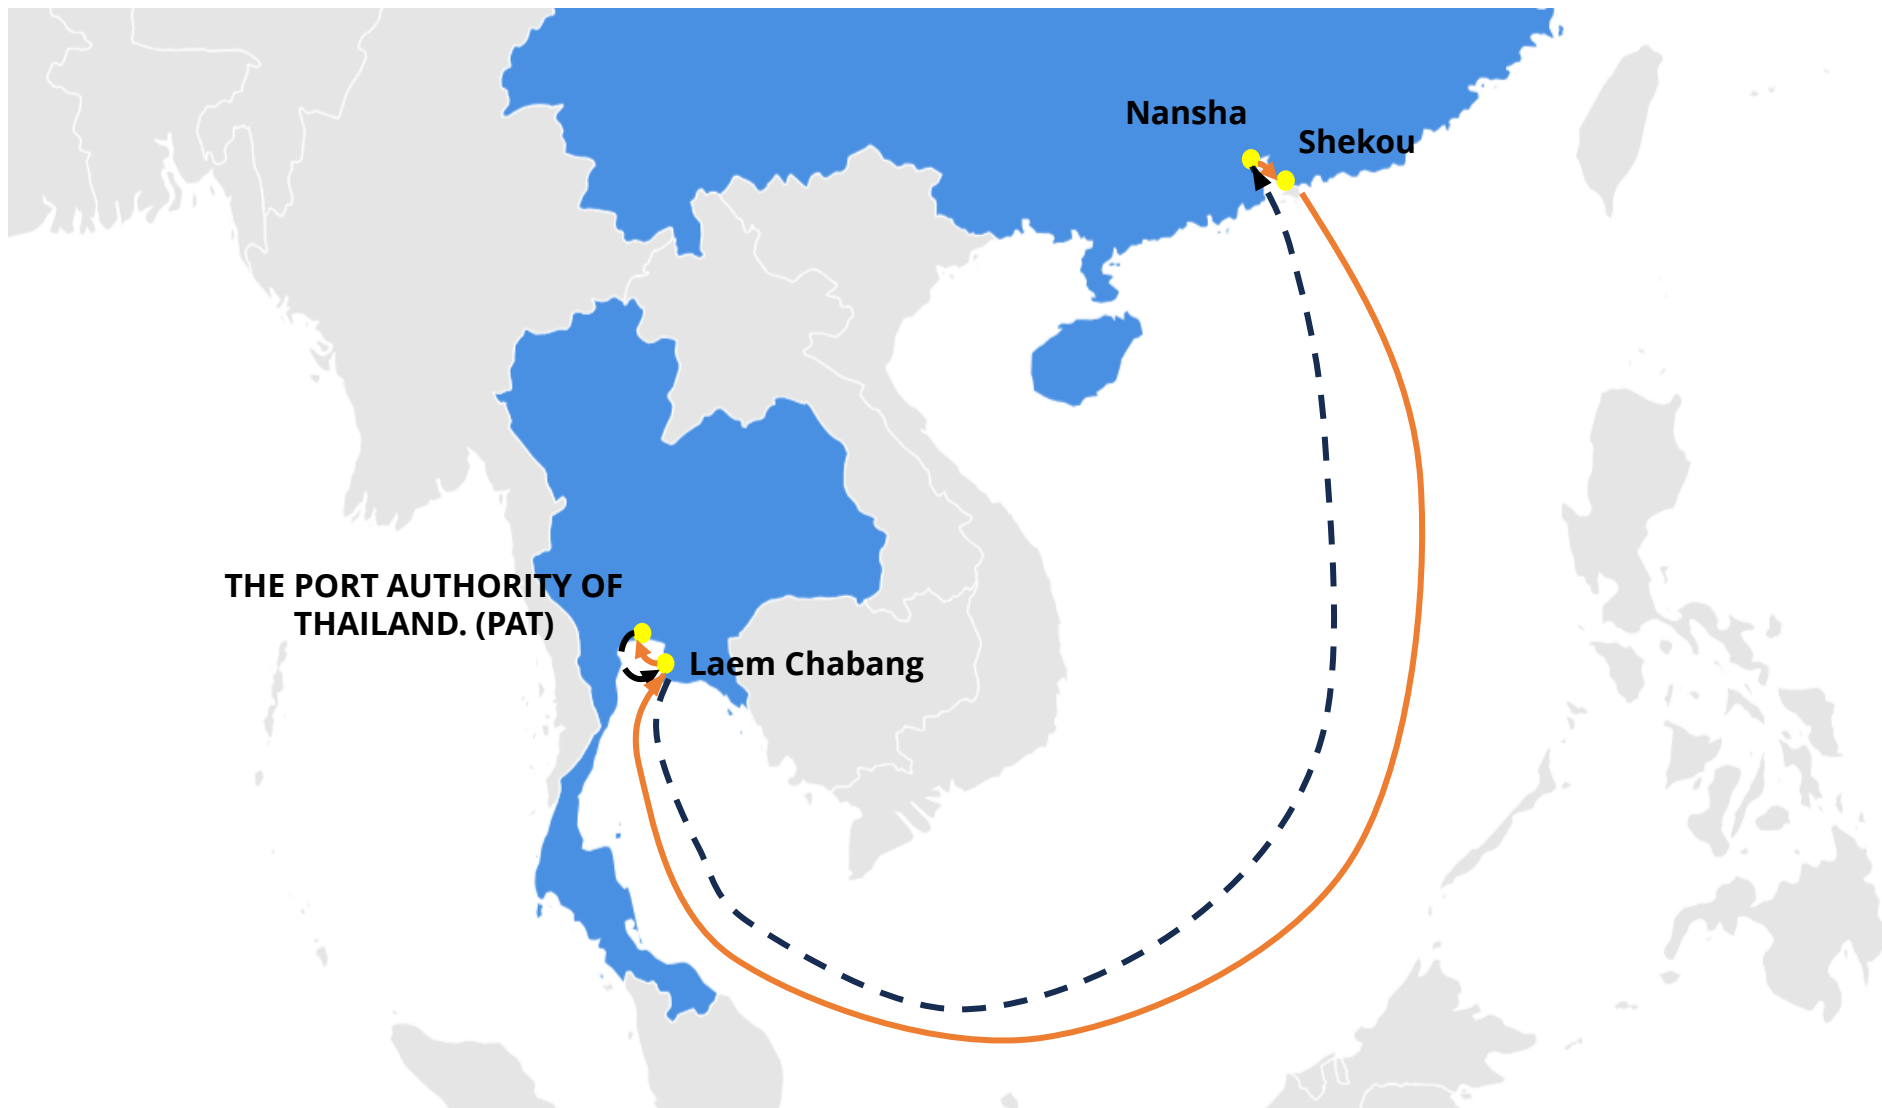

RBS8 : RCL BANGKOK SOUTH CHINA SERVICE

Rotation : CNNSA - CNSHK - THLCH - THPAT - THLCH

RBS8 : RCL BANGKOK SOUTH CHINA SERVICE

Rotation : CNNSA – CNSHK – THLCH – THPAT – THLCH

Southbound

POL	Terminal	DAY	POD		
			CNSHK	THLCH	THPAT
			THU	MON	TUE
CNNSA	NANSHA INTERNATIONAL CONTAINER TERMINAL	TUE	2	6	7
CNSHK	CHIWAN CONTAINER TERMINAL	THU	-	4	5
THLCH	SIAM COMMERCIAL SEAPORT	MON		-	1

Northbound

POL	Terminal	DAY	POD		
			THLCH	CNNSA	CNSHK
			THU	TUE	THU
THPAT	THE PORT AUTHORITY OF THAILAND. (PAT)	TUE	-	7	9
THLCH	SIAM COMMERCIAL SEAPORT	THU		5	7