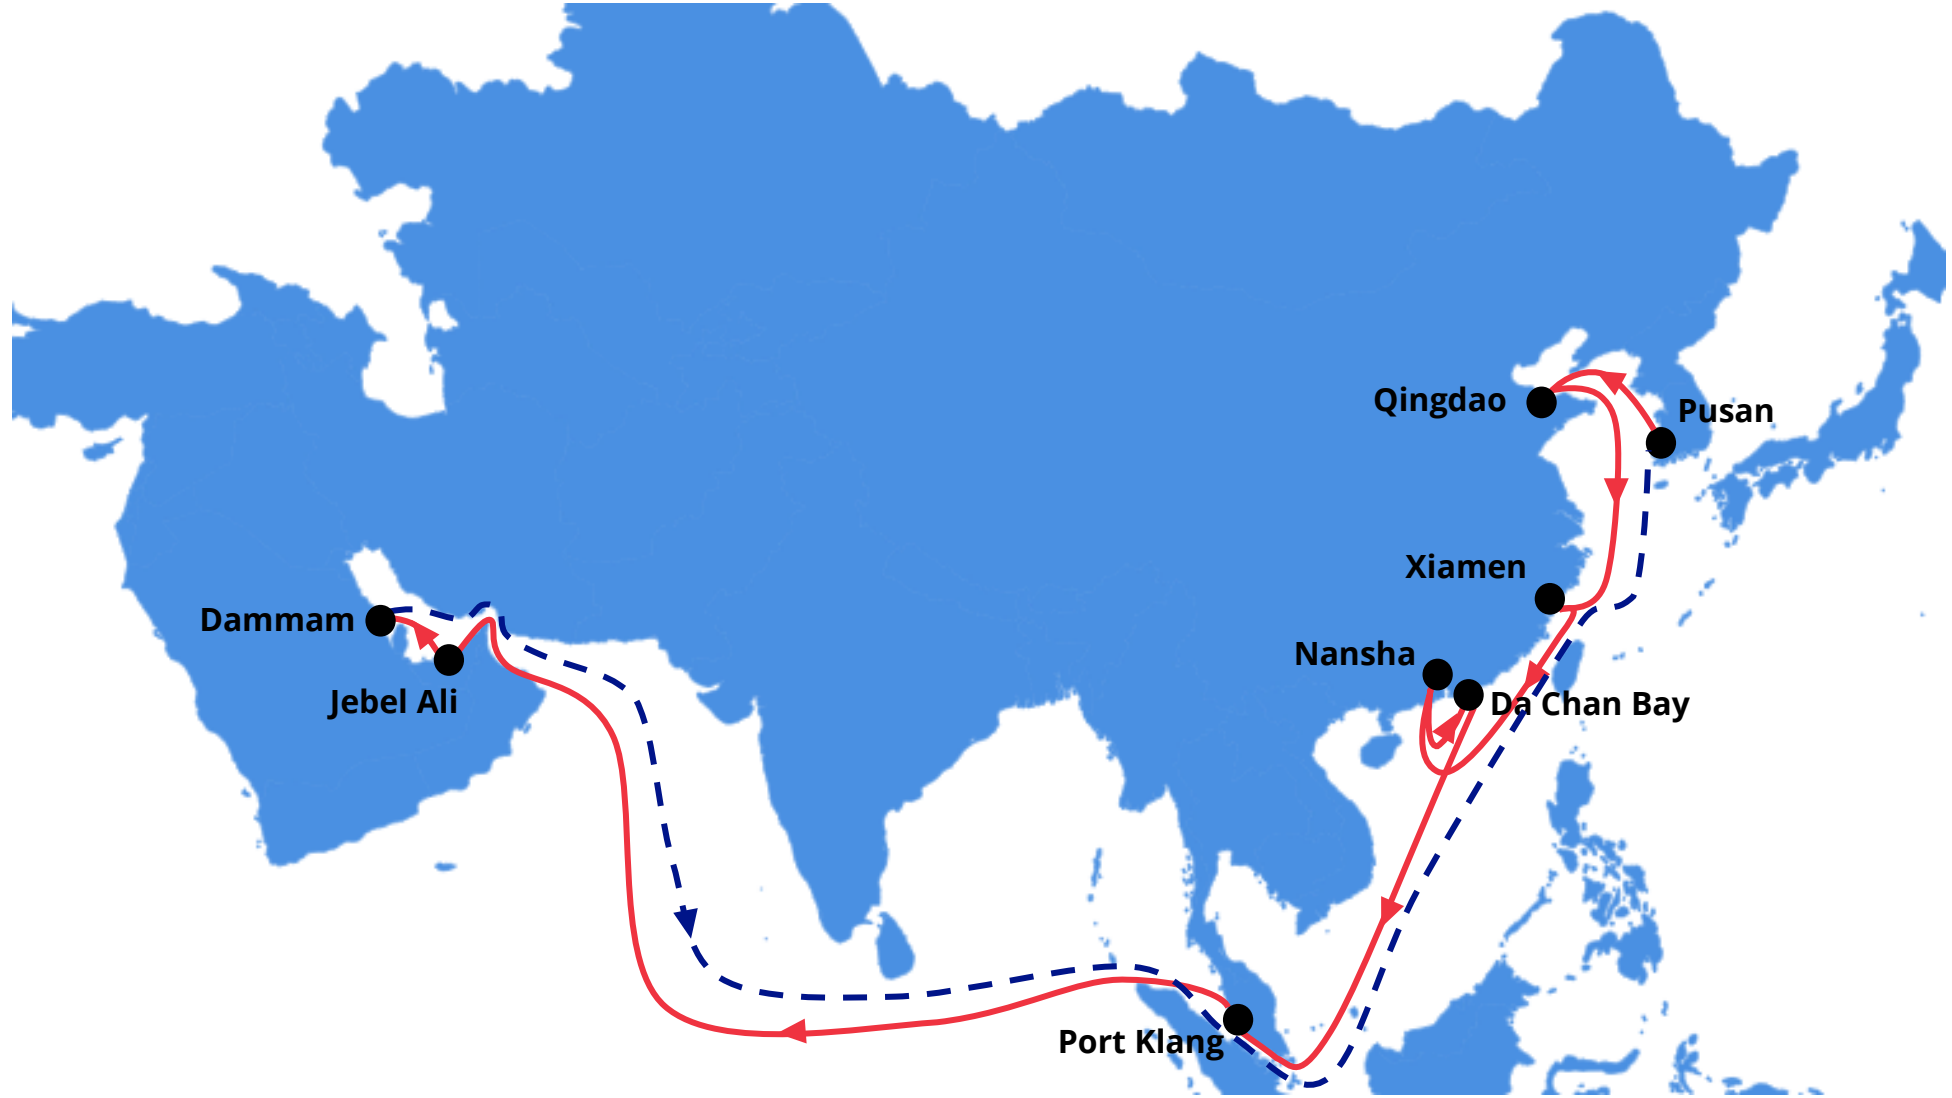

RIM12 : RCL ASIA - INDIA - MIDDLE EAST

Rotation : KRPUS - CNTAO - CNXMN - CNNSA - CNDCB - MYPKG - AEJEA - SADMM

Frequency : 1 Sailing per week

RIM12 : RCL ASIA - INDIA - MIDDLE EAST

Rotation : KRPUS - CNTAO - CNXMN - CNNSA - CNDCB - MYPKG - AEJEA - SADMM

Frequency : 1 Sailing per week

Westbound

POL	Terminal	DAY	POD						
			CNTAO	CNXMN	CNNSA	CNDCB	MYPKG	AEDXB	SADMM
			FRI	MON	WED	THU	WED	SAT	MON
KRPUS	PUSAN NEW PORT	TUE	3	6	8	9	15	25	27
CNTAO	QINGTAO QIANWAN CONTAINER TERMINAL	FRI		3	5	6	12	22	24
CNXMN	XIAMEN INTERNATIONAL CONTAINER TERMINALS	MON			2	3	9	19	21
CNNSA	NANSHA INTERNATIONAL CONTAINER TERMINALS	WED				1	7	17	19
CNDCB	DA CHAN BAY TERMINAL	THU					6	16	18
MYPKG	WEST PORT	WED						10	12

Eastbound

POL	Terminal	DAY	POD					
			SADMM	KRPUS	CNTAO	CNXMN	CNNSA	CNDCB
			MON	TUE	FRI	MON	WED	THU
AEDXB	DP WORLD TERMINAL1	SAT	2	24	27	30	32	33
SADMM	DAMMAM CONTAINER TERMINAL	MON		22	25	28	30	31