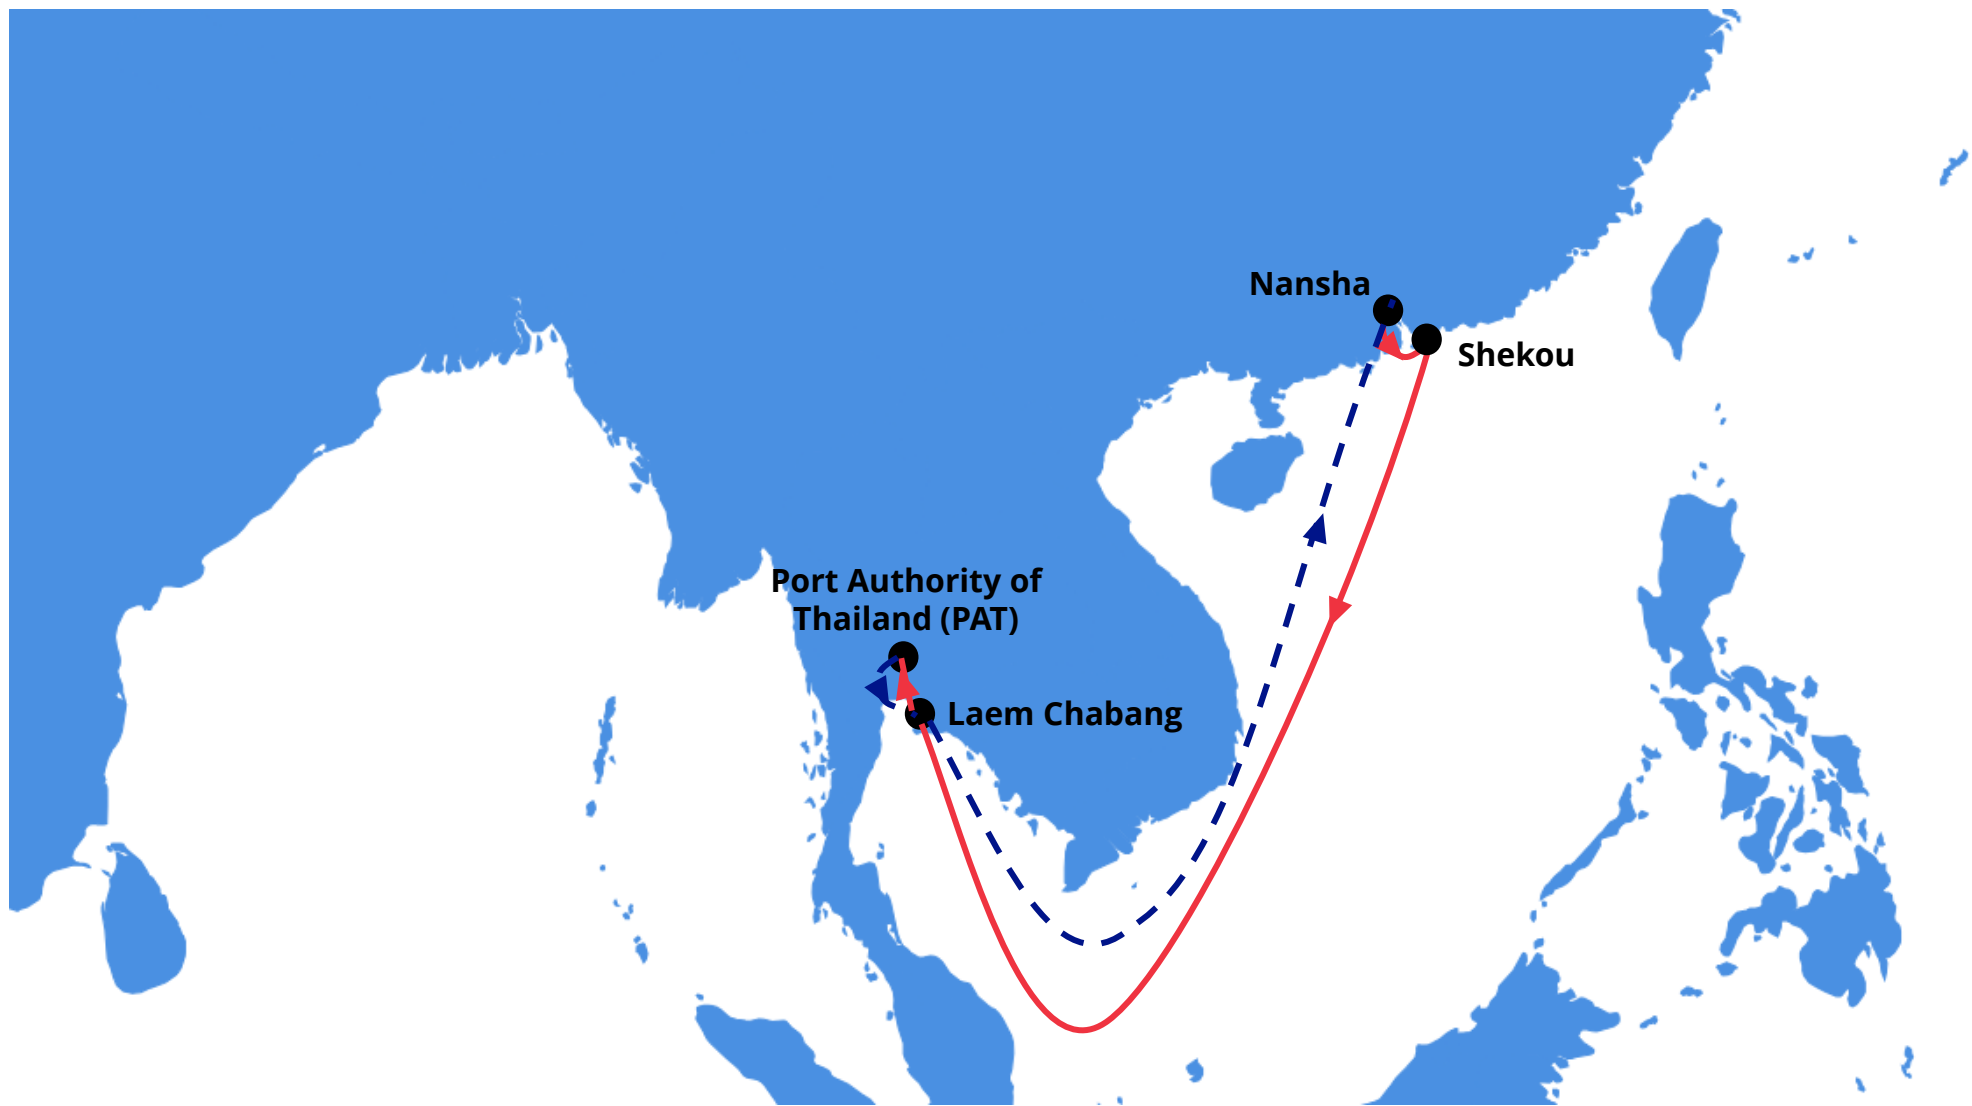

RBS8 : RCL BANGKOK SOUTH CHINA SERVICE

Rotation : CNNSA - CNSHK - THLCH - THPAT - THLCH

RBS8 : RCL BANGKOK SOUTH CHINA SERVICE

Rotation : CNNSA – CNSHK – THLCH – THPAT – THLCH

Southbound

POL	Terminal	DAY	POD		
			CNSHK	THLCH	THPAT
			THU	MON	TUE
CNNSA	NANSHA INTERNATIONAL CONTAINER TERMINAL	TUE	2	6	7
CNSHK	CHIWAN CONTAINER TERMINAL	THU	-	4	5
THLCH	SIAM COMMERCIAL SEAPORT	MON		-	1

Northbound

POL	Terminal	DAY	POD		
			THLCH	CNNSA	CNSHK
			THU	TUE	THU
THPAT	THE PORT AUTHORITY OF THAILAND. (PAT)	TUE	-	7	9
THLCH	SIAM COMMERCIAL SEAPORT	THU		5	7