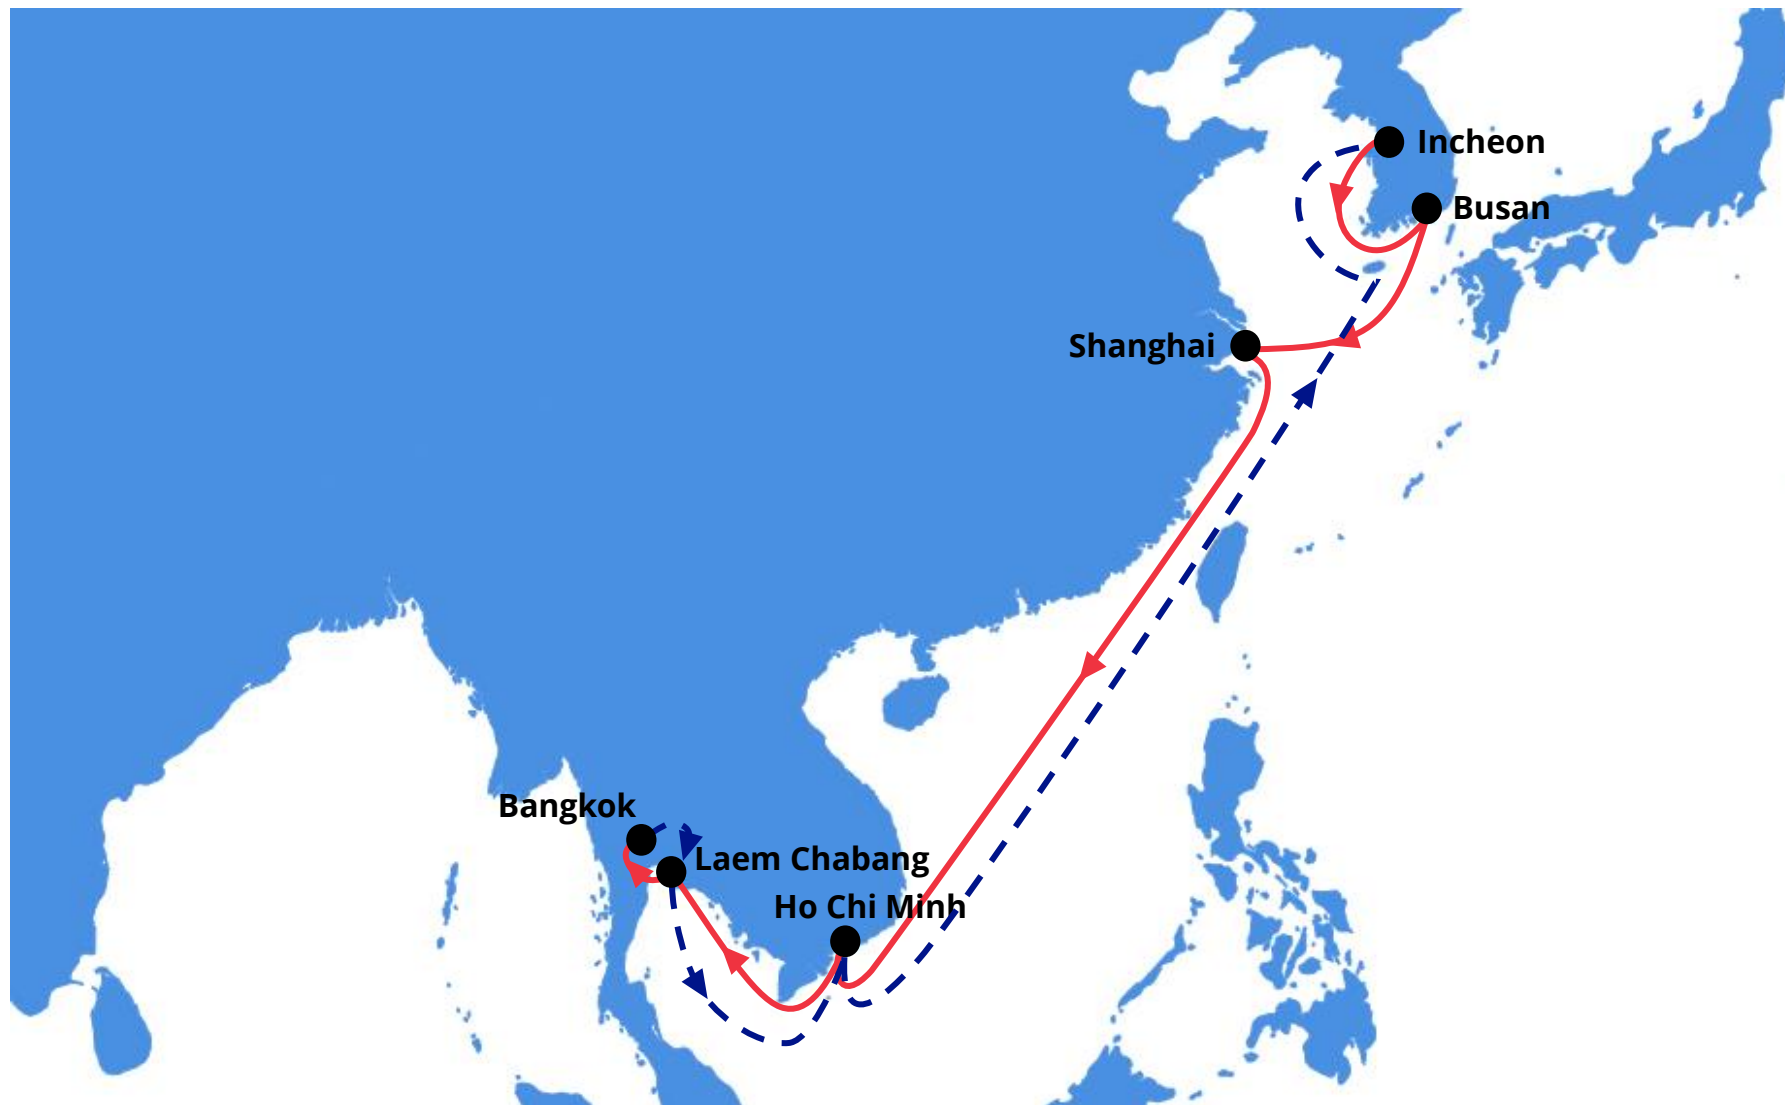

RNV2 : RCL INCHEON VIETNAM SERVICE

Rotation : KRICH - KRPUS - CNSHA - VNSGN - THLCH - THBKK - THLCH - VNSGN

Frequency : 3 Sailings per cycle

RNV2 : RCL INCHEON VIETNAM SERVICE

Rotation : KRICH - KRPUS - CNSHA - VNSGN - THLCH - THBKK - THLCH - VNSGN

Frequency : 3 Sailings per cycle

Southbound

POL	Terminal	DAY	POD				
			KRPUS	CNSHA	VNSGN	THLCH	THBKK
			SAT	MON	SAT	MON	TUE
KRICH	HANJIN INCHEON CONTAINER TERMINAL	THU	2	4	9	11	12
KRPUS	HUCHISON GAMMAN CONTAINER TERMINAL	SAT		2	7	9	10
CNSHA	PUDONG TERMINAL - WAI GAO QIAO 1	MON			5	7	8
VNSGN	CAT LAI TERMINAL	SAT				2	1
THLCH	KERRY SIAM SEAPORT	MON					1

Eastbound

POL	Terminal	DAY	POD				
			THLCH	VNSGN	KRICH	KRPUS	CNSHA
			TUE	FRI	THU	SAT	MON
THBKK	THAI CONNECTIVITY TERMINAL	TUE	1	3	9	11	13
THLCH	KERRY SIAM SEAPORT	TUE		3	9	11	13
VNSGN	TAN CANG - HIEP PHUOC TERMINAL	FRI			6	8	10