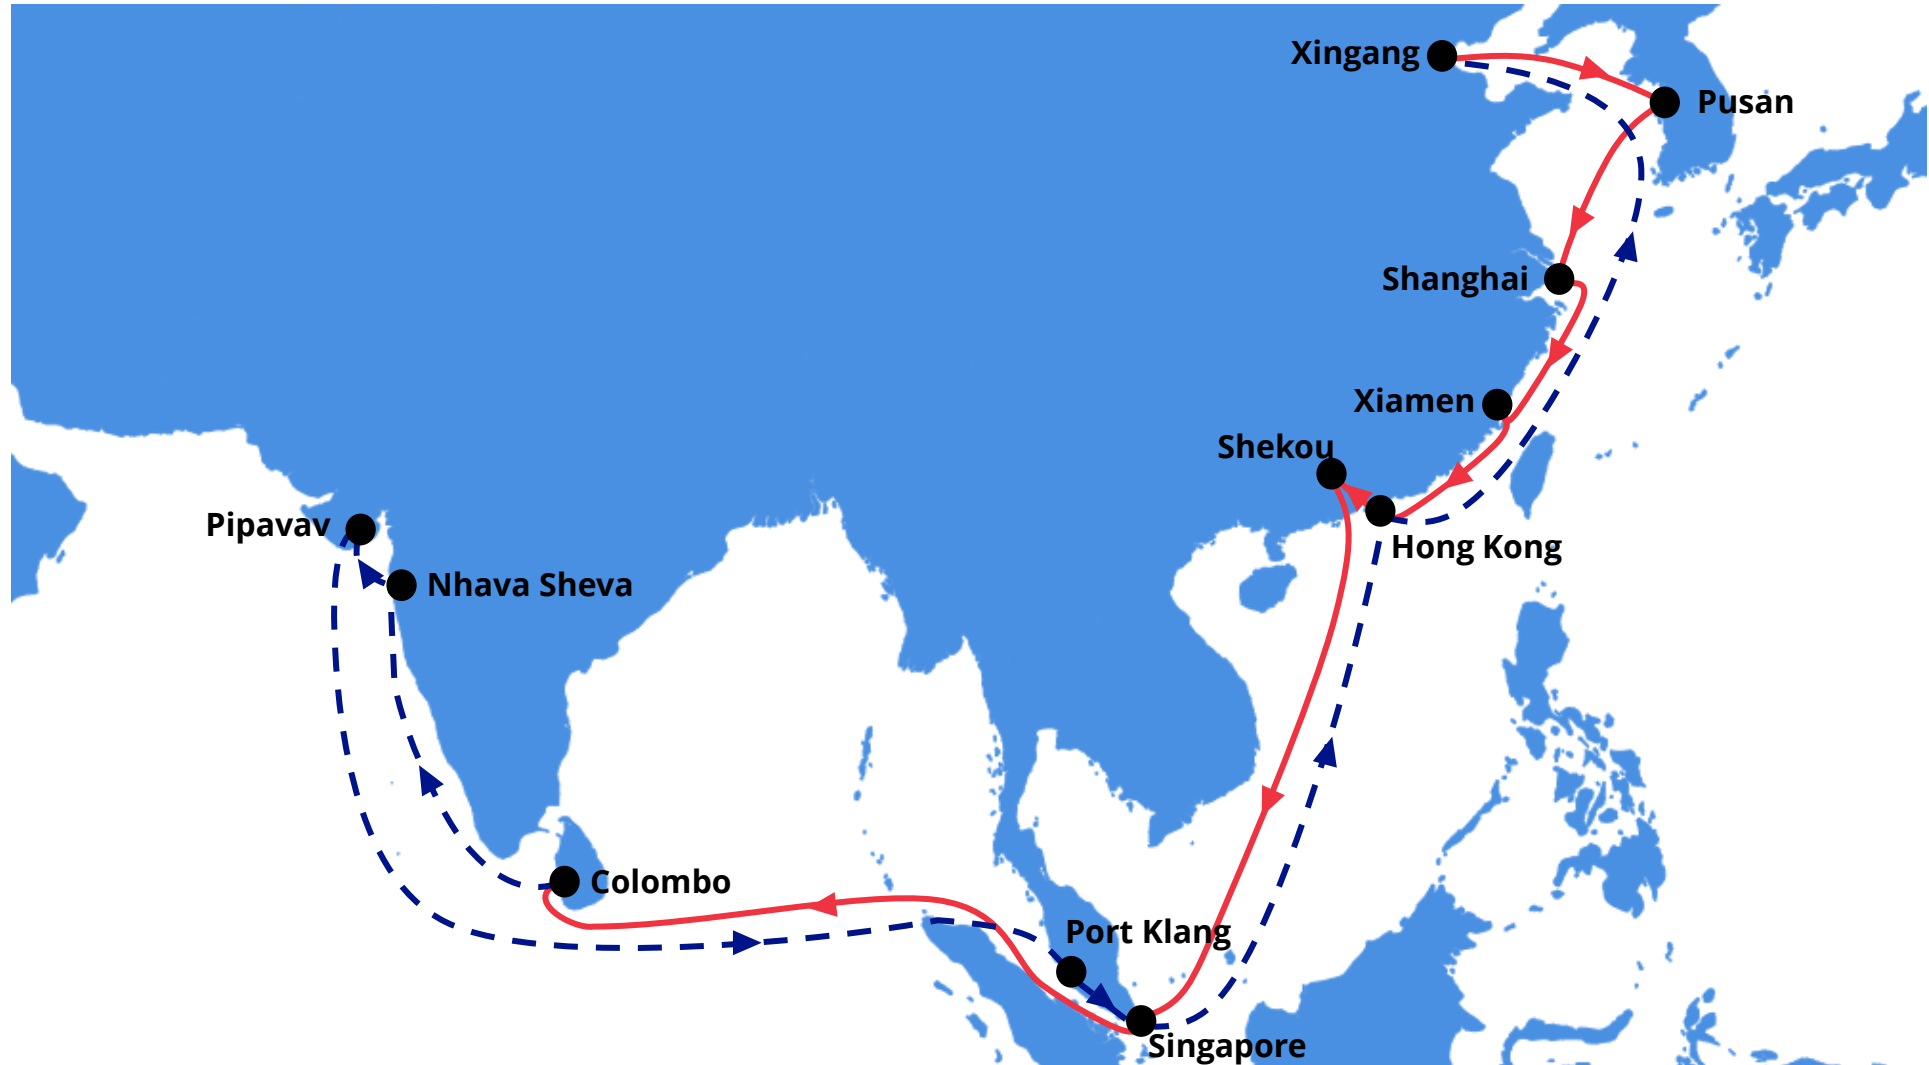

RKI10 : RCL KOREA STRAITS – INDIA SERVICE

Rotation :

Frequency : 1 Sailing per week

CNTXG - KRPUS - CNSHA - CNXMN - HKHKG - CNSHK - SGSIN - LKCMB - INNSA - INPAV - MYPKG - SGSIN - HKHKG - CNTXG

RKI10 : RCL KOREA STRAITS – INDIA SERVICE

Frequency : 1 Sailing per week

Rotation : CNTXG - KRPUS - CNSHA - CNXMN - HKHKG - CNSHK - SGSIN - LKCMB - INNSA

POL	Terminal	DAY	POD								
			KRPUS	CNSHA	CNXMN	HKHKG	CNSHK	SGSIN	LKCMB	INNSA	INPAV
			FRI	MON	THU	SAT	SUN	FRI	THU	MON	THU
CNTXG	Tianjin Port Alliance Int'l Container Terminal	WED	2	5	8	10	11	16	22	26	29
KRPUS	Pusan Newport International Terminal	SAT		2	5	7	8	13	19	23	26
CNSHA	Zhendong Container Tml (WAI GAO QIAO 2)	TUE			2	4	5	10	16	20	23
CNXMN	Haitian Container Terminal /or Haicang Port	FRI				1	2	7	13	17	20
HKHKG	Hong Kong Int'l Terminals	SUN					1	5	11	15	18
CNSHK	Chiwan Container Terminal	SUN						5	10	14	17
SGSIN	Keppel Terminal (PSA)	SAT							5	9	12
LKCMB	Colombo Int'l Container Terminals	FRI								3	6

Rotation : INNSA - INPAV - MYPKG - SGSIN - HKHKG - CNTXG

POL	Terminal	DAY	POD				
			INPAV	MYPKG	SGSIN	HKHKG	CNTXG
			THU	THU	SAT	THU	TUE
INNSA	Gateway Terminals India	TUE	2	9	11	16	18
INPAV	Gujarat Pipavav Port Limited	FRI		6	8	13	18
MYPKG	West Port Malaysia	FRI			1	6	11
SGSIN	Keppel Terminal (PSA)	SUN				4	9
HKHKG	Hong Kong Int'l Terminals	FRI					4