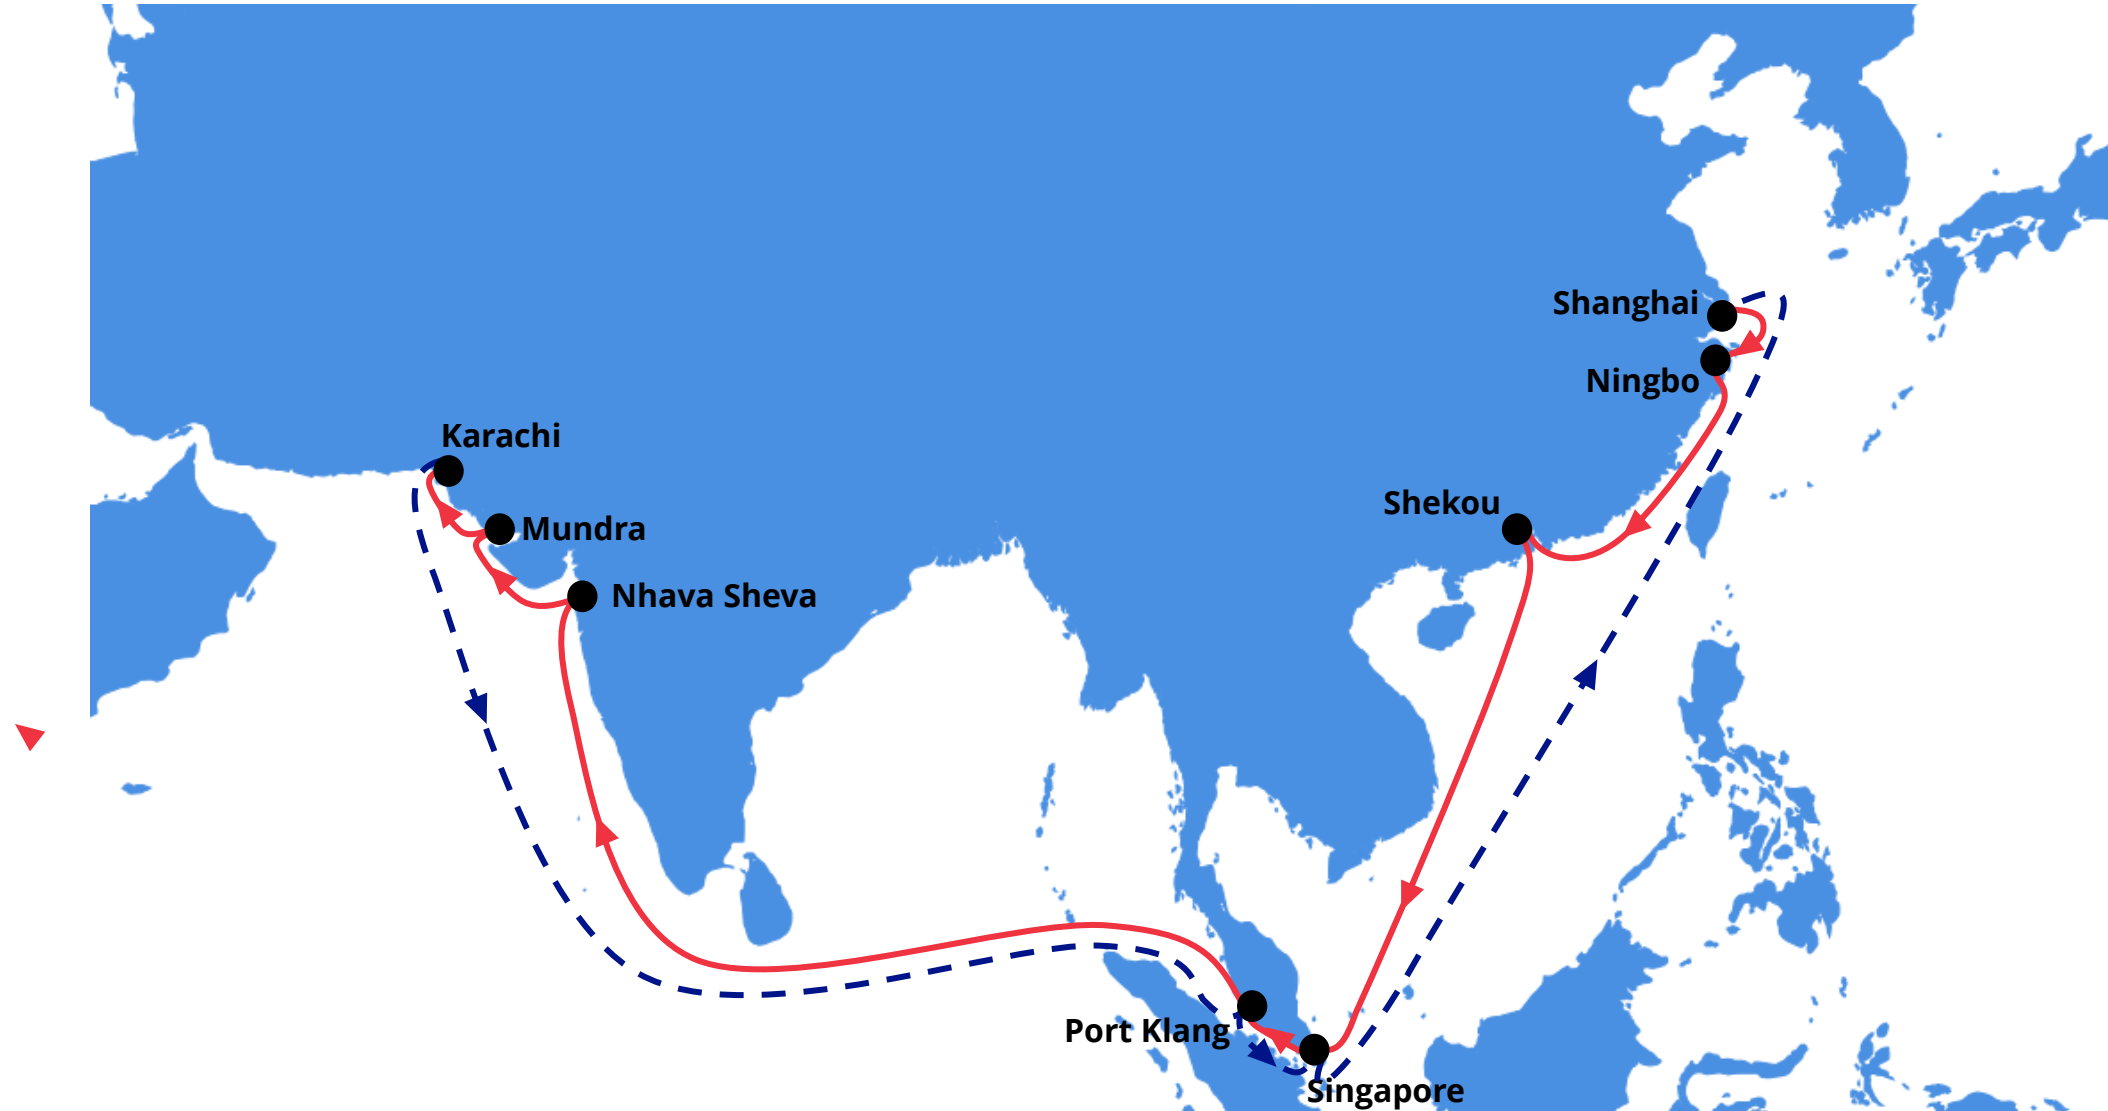

RWA2 : RCL CHINA WEST ASIA

Rotation : CNSHA - CNNGB - CNSHK - SGSIN - MYWSP - INNSA - INMUN - PKKHI - MYWSP - SGSIN - CNSHA

RWA2 : RCL CHINA WEST ASIA

Rotation : CNSHA – CNNGB – CNSHK – SGSIN – MYWSP – INNSA – INMUN – PKKHI – MYWSP – SGSIN - CNSHA

POL	Terminal	DAY	POD						
			CNNGB	CNSHK	SGSIN	MYPKG	INNSA	INMUN	PKKHI
			Wed	Sat	Thu	SAT	SAT	Tue	THU
CNSHA	ZHENDONG CONTAINER TERMINAL - WAI GAO QIAO 2 (CNZCT)	TUE	1	4	9	11	18	21	23
CNNGB	NINGBO PORT CO.,LTD.BEILUN SECOND CONTAINER TERMINAL BRANCH (CNBSC)	Thu		2	7	9	16	19	21
CNSHK	SHENZHEN MAWAN PORT SERVIC CO., LIMITED (CNSMT)	Sun			4	6	13	16	18
SGSIN	KEPPEL TERMINAL (SGKPT)	Fri				1	9	12	14
MYPKG	West Port PORT KLANG,WESTPORT,MALAYSIA (MYWSP)	Sat					7	10	12

POL	Terminal	DAY	POD					
			INMUN	PKKHI	MYPKG	SGSIN	CNSHA	CNNGB
			Tue	THU	FRI	SUN	Mon	Wed
INNSA	BHARAT MUMBAI CONTAINER TERMINALS PRIVATE LIMITED(INBMC)	Mon	1	3	11	13	21	23
INMUN	ADANI INTERNATIONAL CONTAINER TERMINAL PVT LTD (INANI)	Tue		2	10	12	19	21
PKKHI	SOUTH ASIA PAKISTAN TERMINAL (SAPT) (PKSAP)	Thu			7	10	17	19
MYPKG	West Port PORT KLANG,WESTPORT,MALAYSIA (MYWSP)	Fri				2	9	11
SGSIN	KEPPEL TERMINAL (SGKPT)	Sun					7	9
CNSHA	ZHENDONG CONTAINER TERMINAL - WAI GAO QIAO 2 (CNZCT)	TUE						1