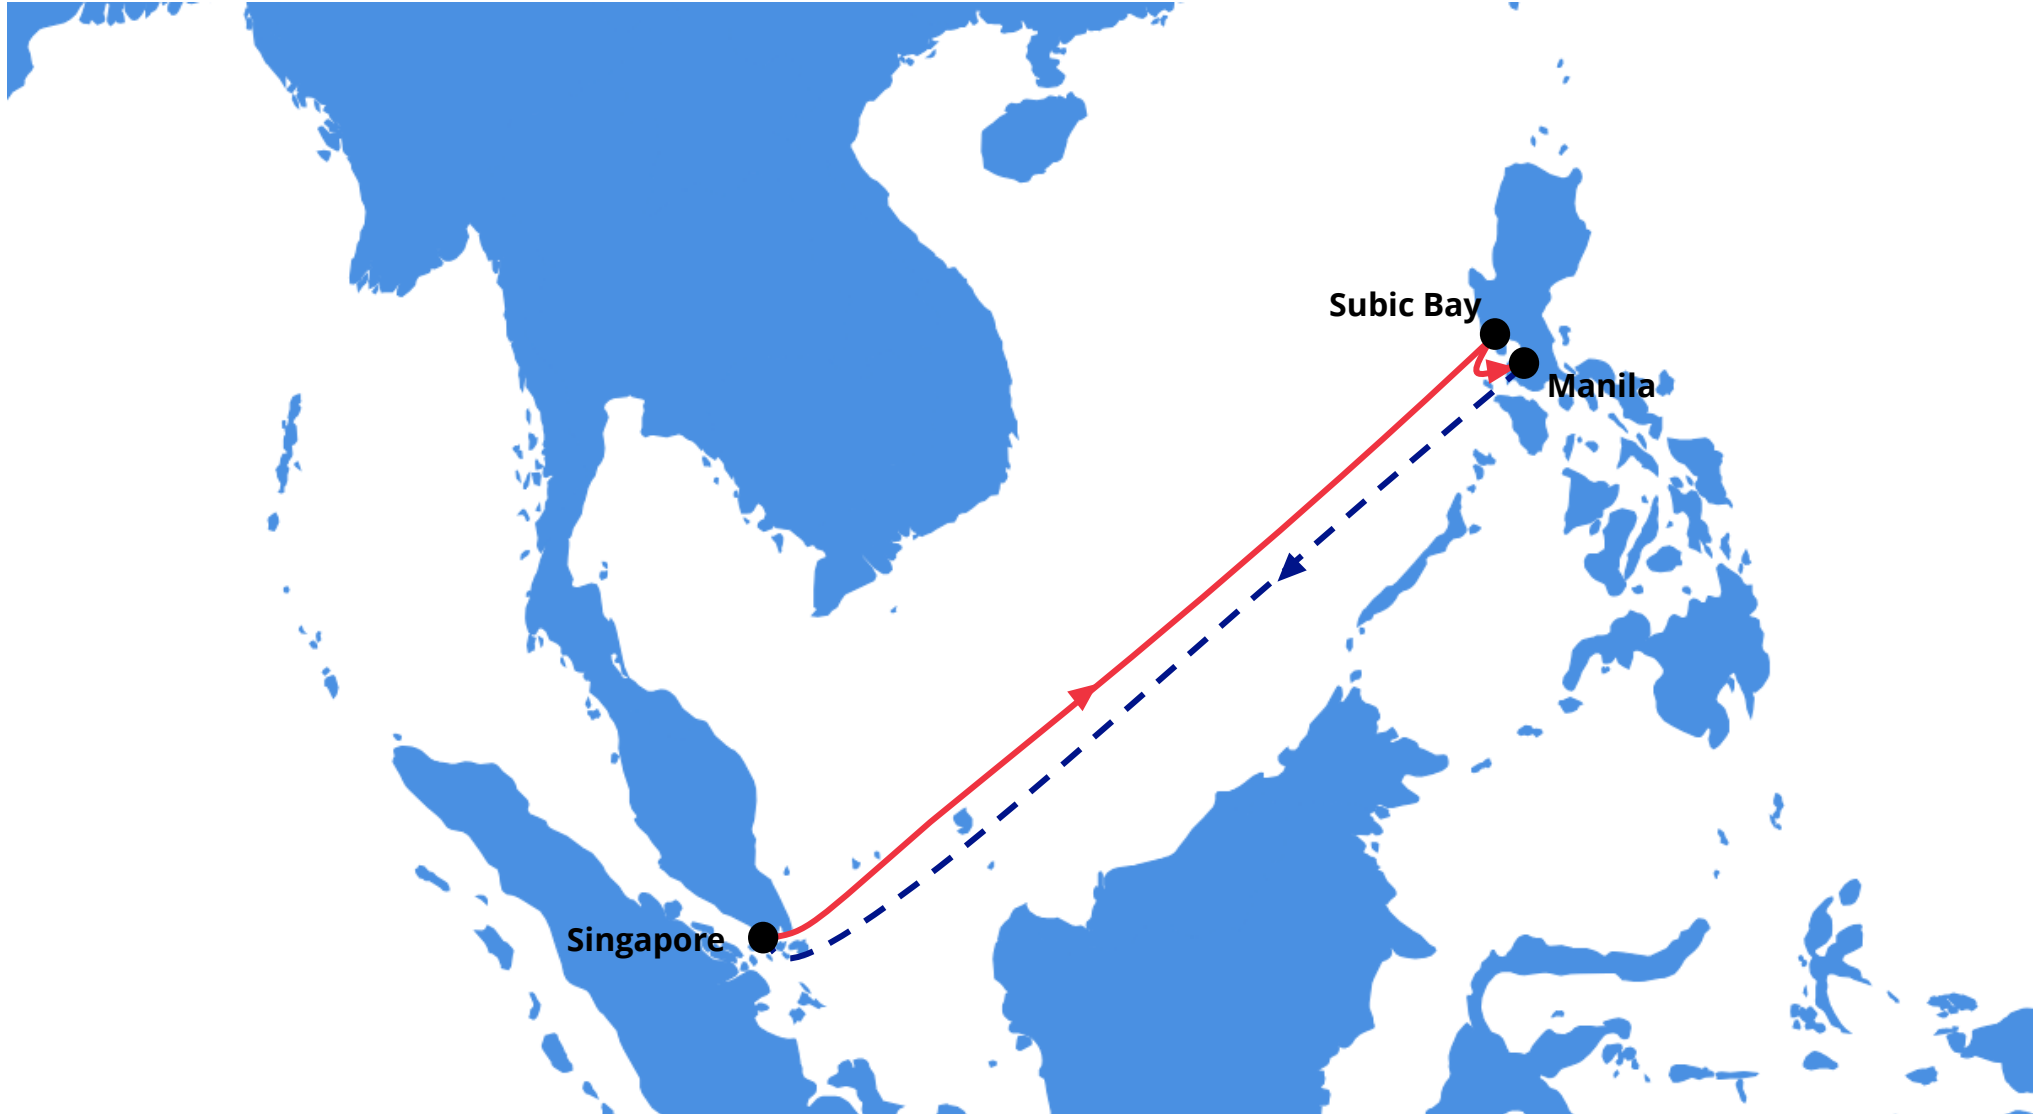

# RMN6 : RCL MANILA - SINGAPORE EXPRESS

Rotation : SGSIN - PHSFS - PHMNL - SGSIN

Frequency : 14 days r/t with 2 vessels

## RMN6 : RCL MANILA - SINGAPORE EXPRESS

Rotation : **SGSIN - PHSFS - PHMNL - SGSIN**

Frequency : 14 days r/t with 2 vessels

POL		Terminal	POD		
			PHSFS	PHMNL	
			DAY	FRI	SUN
SGSIN		Pasir Panjang Terminal	SUN	5	7
PHSFS		ICTSI Subic Bay	FRI		
PHMNL		Manila North Harbour	SUN		