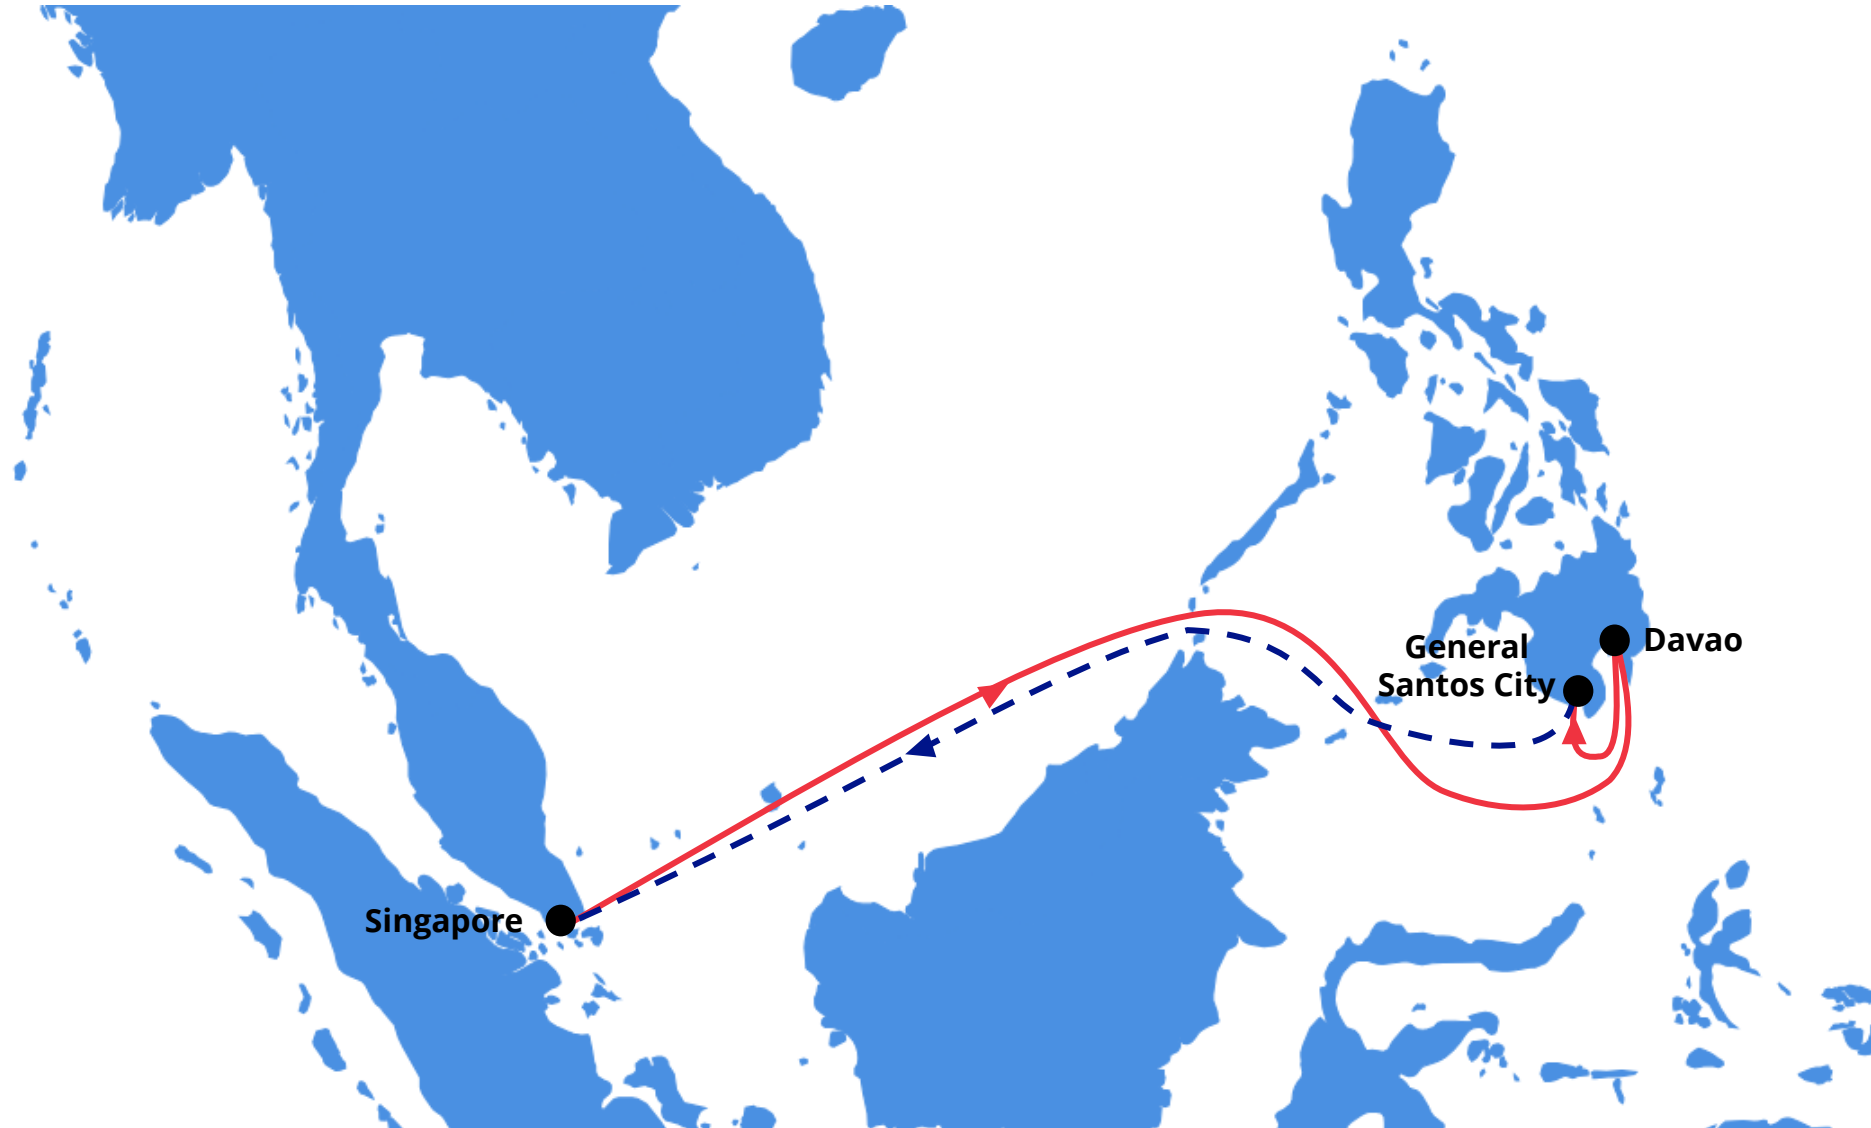

RSP5 : RCL SOUTH PHILIPPINES SERVICE 5

Rotation : SGSIN - PHDCT - PHGES - SGSIN

Frequency : 1 Sailing per week

RSP5 : RCL SOUTH PHILIPPINES SERVICE 5

Rotation : SGSIN - PHDCT - PHGES - SGSIN

Frequency : 1 Sailing per week

POL		Terminal	POD			
			PHDCT	PHGES	SGSIN	
			DAY	FRI	SUN	SAT
SGSIN	KEPPEL TERMINAL		SAT	6	8	14
PHDCT	DAVAO INTERNATIONAL CONTAINER TERMINAL		FRI		2	8
PHGES	THE SOUTH COTABATO INTEGRATED PORT SERVICES INC		SUN			7