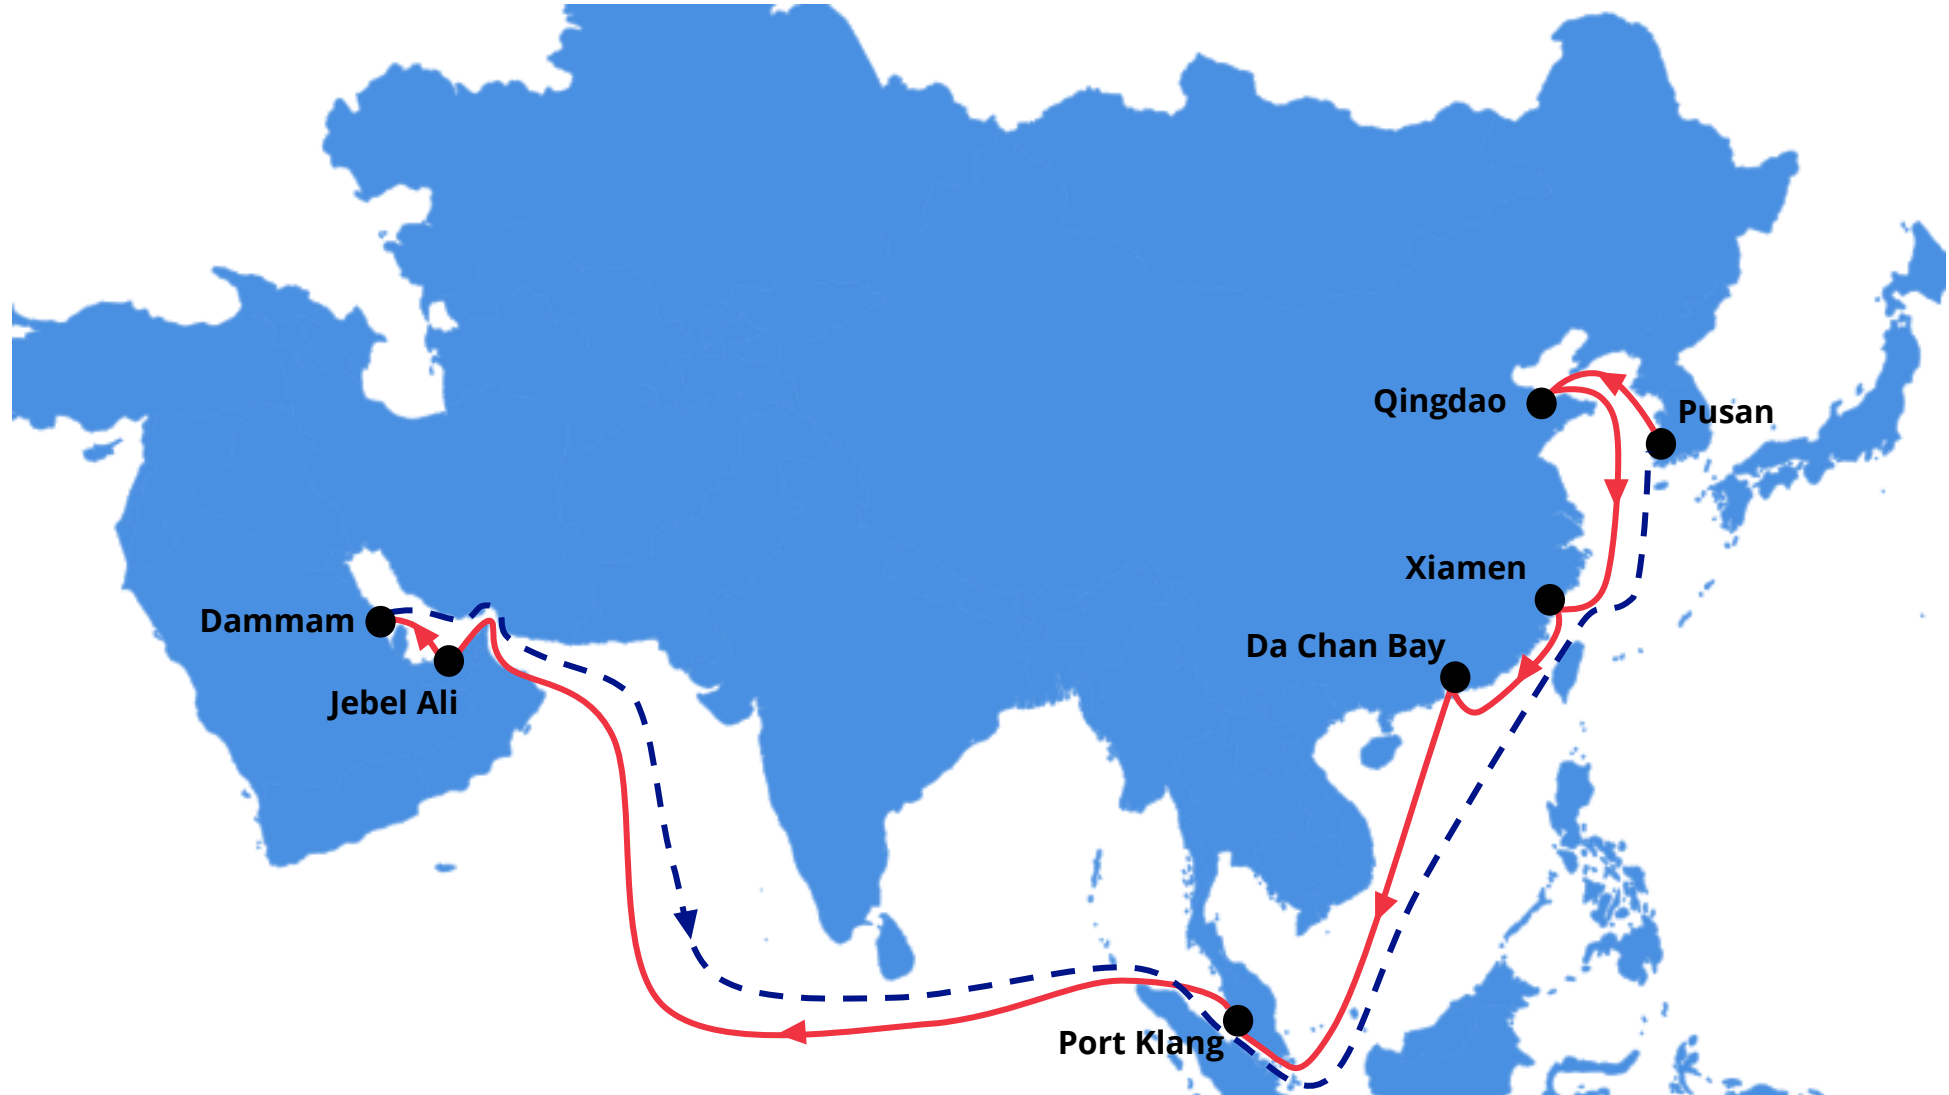

# RIM12 : RCL ASIA - INDIA - MIDDLE EAST

Rotation : KRPUS - CNTAO - CNXMN - CNDCB - MYPKG - AEJEA - SADMM

Frequency : 1 Sailing per week

## Westbound

POL	Terminal	DAY	POD					
			CNTAO	CNXMN	CNDCB	MYPKG	AEDXB	SADMM
			FRI	MON	WED	TUE	SAT	TUE
KRPUS	PUSAN NEW PORT	TUE	3	6	8	14	25	28
CNTAO	QINGDAO NEW QIANWAN CONTAINER TERMINAL	FRI		3	5	11	22	25
CNXMN	XIAMEN HAICANG INTERNATIONAL CONTAINER TERMINALS	MON			2	8	19	22
CNDCB	DA CHAN BAY TERMINAL ONE	WED				6	17	20
MYPKG	WEST PORT	TUE					11	14

## Eastbound

POL	Terminal	DAY	POD				
			SADMM	KRPUS	CNTAO	CNXMN	CNDCB
			TUE	TUE	FRI	MON	WED
AEDXB	DP WORLD TERMINAL1	SAT	3	24	27	30	32
SADMM	DAMMAM CONTAINER TERMINAL	TUE		21	24	27	29