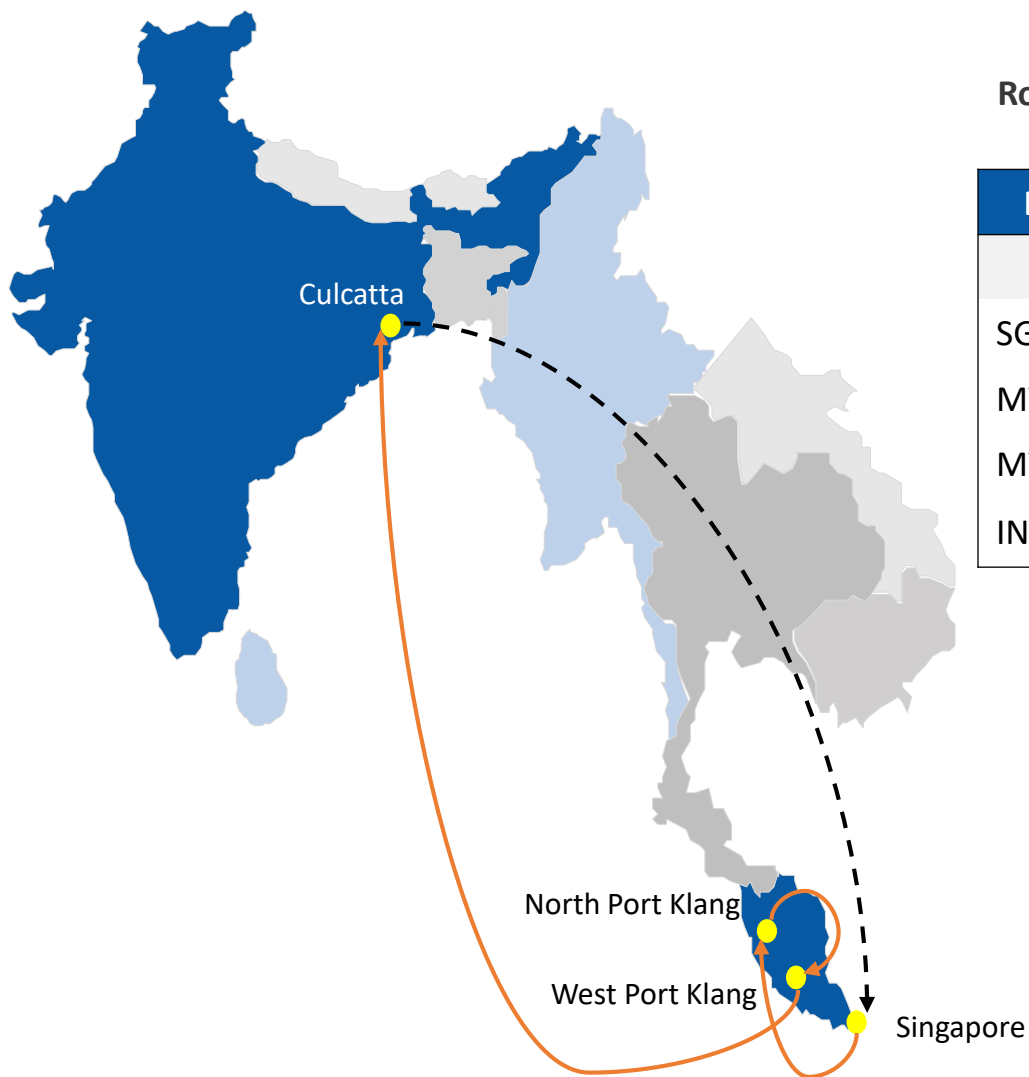

# RCH : RCL MALAYSIA - KOLKATA SERVICE

Frequency : 1 Sailing per week

Rotation : Port Klang to Kolkata

POL	TERMINAL		PKG(N)	PKG(W)	CCU	SIN
			SUN	TUE	WED	WED
SGSIN	Keppel terminal	SUN	1	2	7	-
MYPKG	North Port Malaysia	SUN	-	-	5	18
MYPKG	West Port Malaysia	SUN	-	-	5	18
INCCU	Kolkata Port	FRI	-	-	-	6